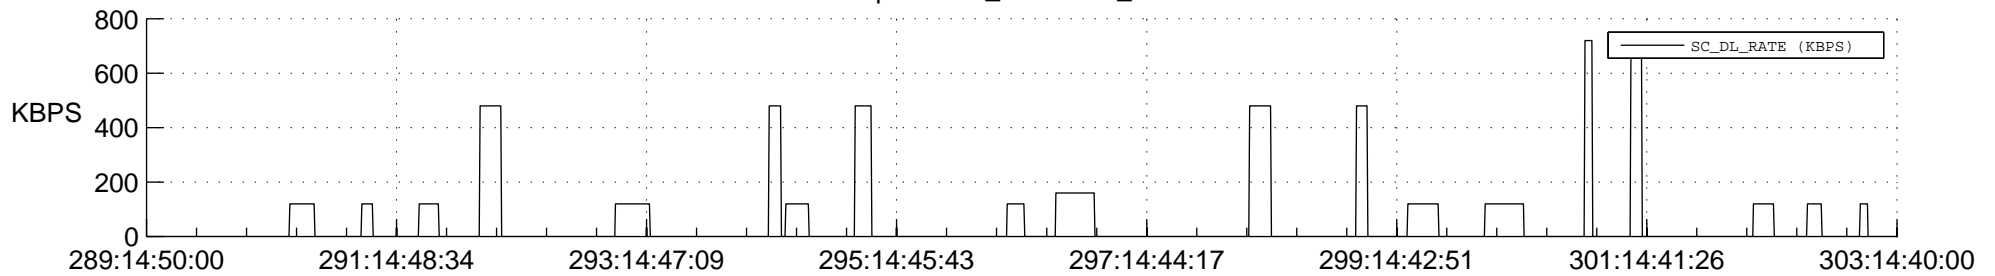

STEREO AHEAD SSR PCT Full Prediction

SWAVES_Percent_Full_Prediction

IMPACT_Percent_Full_Prediction

PLASTIC_Percent_Full_Prediction

Spacecraft_DownLink_Rate

Ground Time (2013:289:14:50:00.000 -2013:303:14:40:00.000)