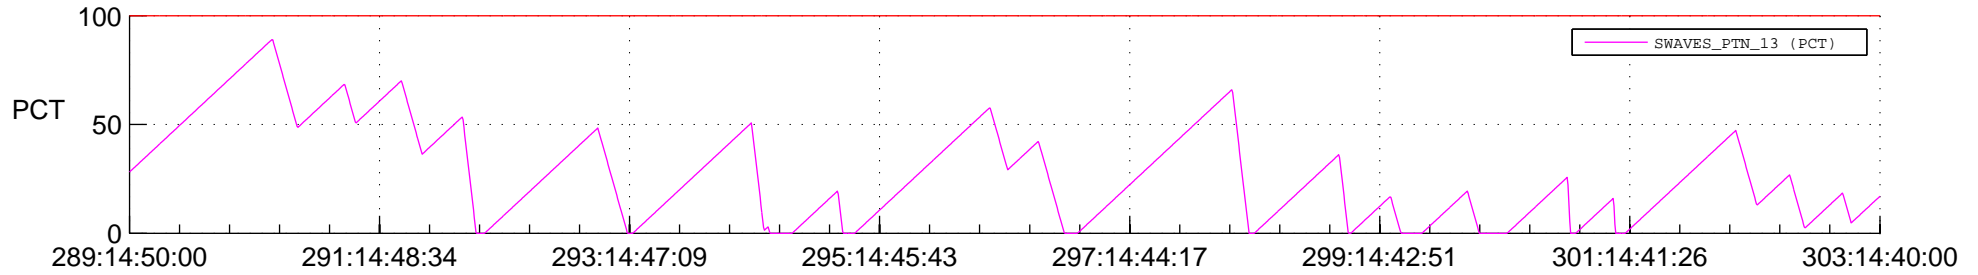

STEREO AHEAD SSR PCT Full Prediction

SWAVES_Percent_Full_Prediction

IMPACT_Percent_Full_Prediction

PLASTIC_Percent_Full_Prediction

Spacecraft_DownLink_Rate

Ground Time (2013:289:14:50:00.000 -2013:303:14:40:00.000)