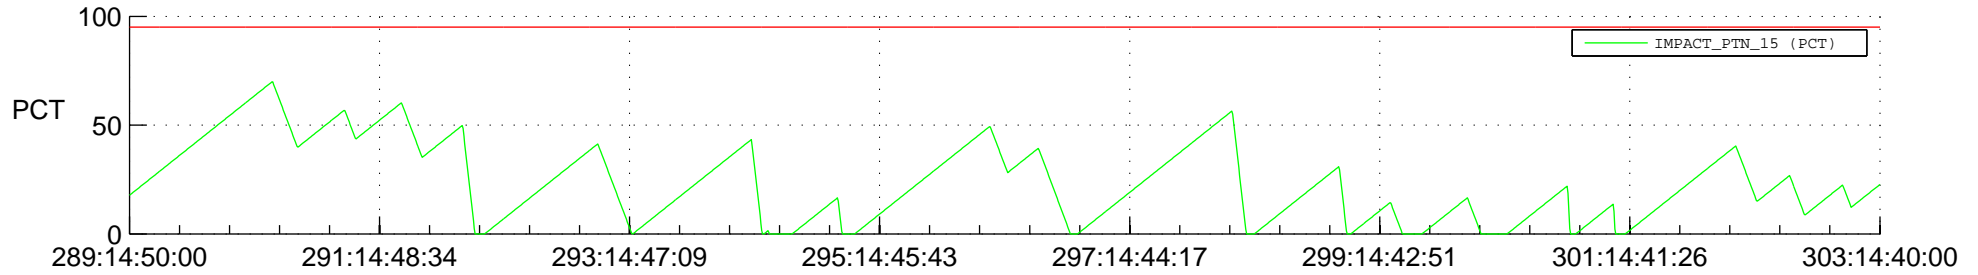

STEREO AHEAD SSR PCT Full Prediction

SWAVES_Percent_Full_Prediction

IMPACT_Percent_Full_Prediction

PLASTIC_Percent_Full_Prediction

Spacecraft_DownLink_Rate

Ground Time (2013:289:14:50:00.000 -2013:303:14:40:00.000)