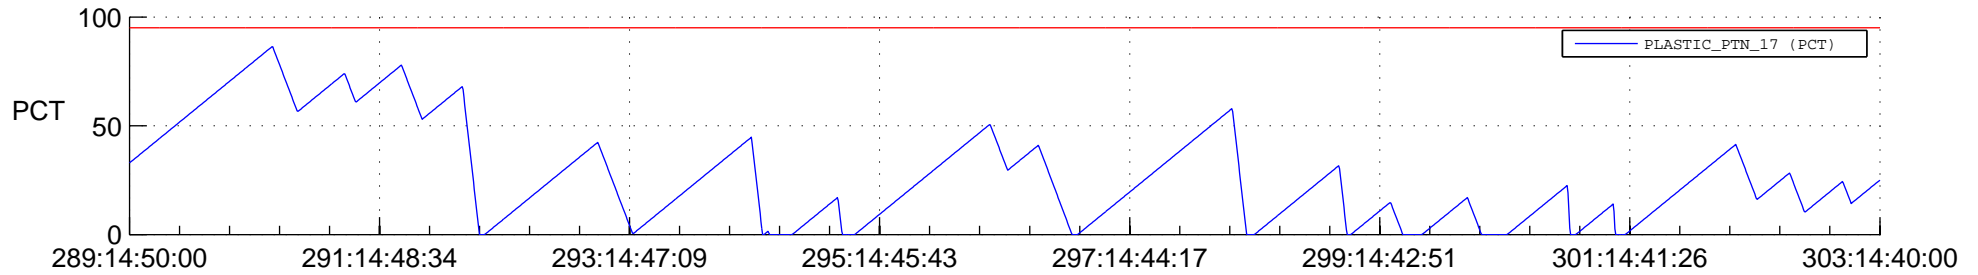

STEREO AHEAD SSR PCT Full Prediction

SWAVES_Percent_Full_Prediction

IMPACT_Percent_Full_Prediction

PLASTIC_Percent_Full_Prediction

Spacecraft_DownLink_Rate

Ground Time (2013:289:14:50:00.000 -2013:303:14:40:00.000)