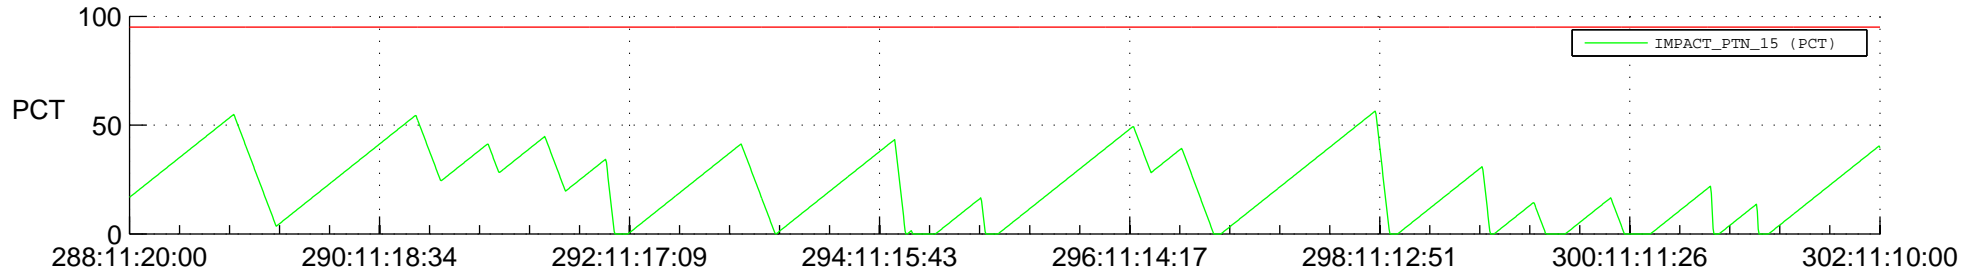

STEREO AHEAD SSR PCT Full Prediction

SWAVES_Percent_Full_Prediction

IMPACT_Percent_Full_Prediction

PLASTIC_Percent_Full_Prediction

Spacecraft_DownLink_Rate

Ground Time (2013:288:11:20:00.000 -2013:302:11:10:00.000)