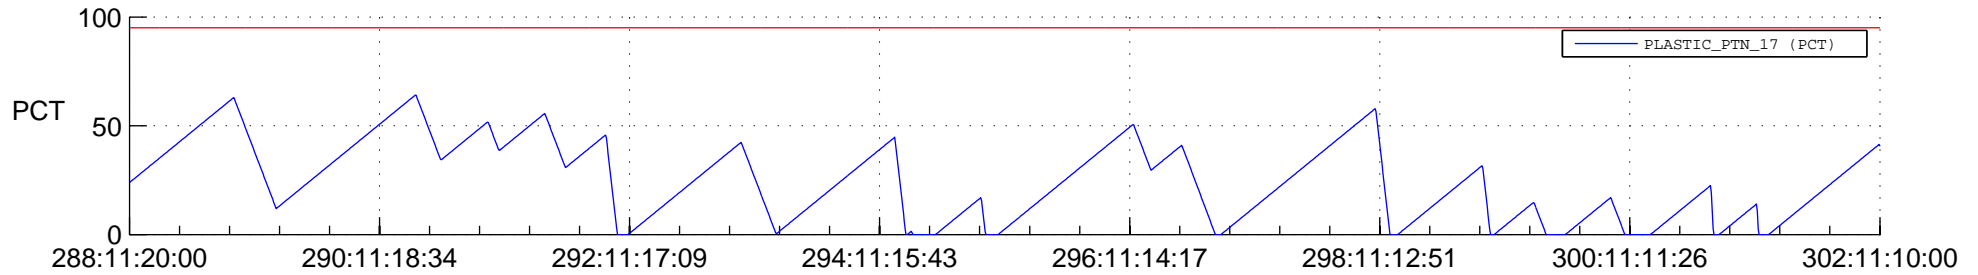

STEREO AHEAD SSR PCT Full Prediction

SWAVES_Percent_Full_Prediction

IMPACT_Percent_Full_Prediction

PLASTIC_Percent_Full_Prediction

Spacecraft_DownLink_Rate

Ground Time (2013:288:11:20:00.000 -2013:302:11:10:00.000)