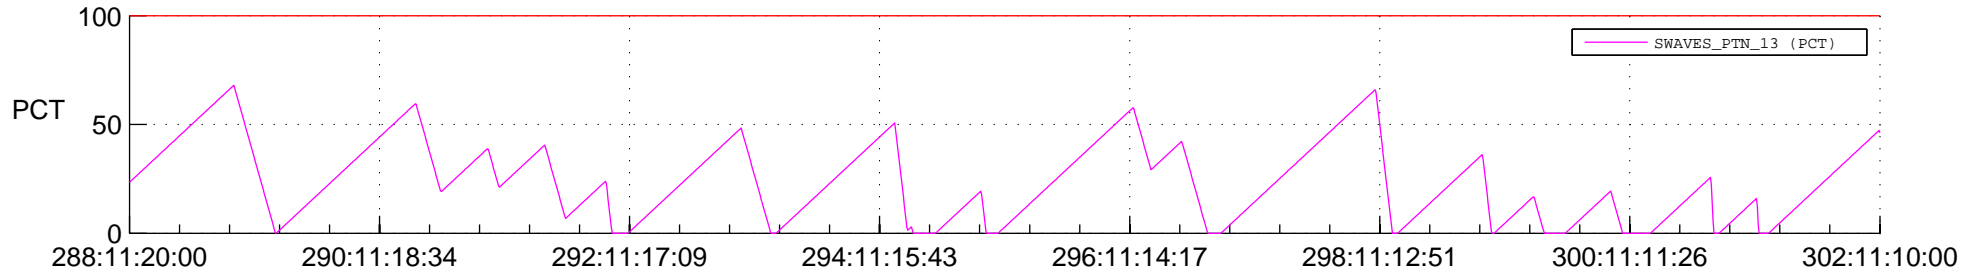

STEREO AHEAD SSR PCT Full Prediction

SWAVES_Percent_Full_Prediction

IMPACT_Percent_Full_Prediction

PLASTIC_Percent_Full_Prediction

Spacecraft_DownLink_Rate

Ground Time (2013:288:11:20:00.000 -2013:302:11:10:00.000)