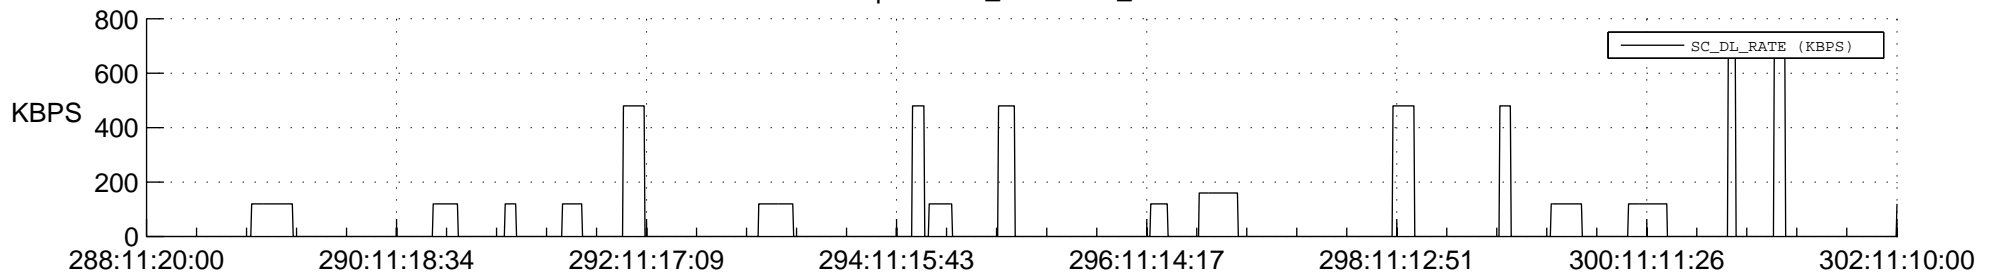

STEREO AHEAD SSR PCT Full Prediction

SWAVES_Percent_Full_Prediction

IMPACT_Percent_Full_Prediction

PLASTIC_Percent_Full_Prediction

Spacecraft_DownLink_Rate

Ground Time (2013:288:11:20:00.000 -2013:302:11:10:00.000)