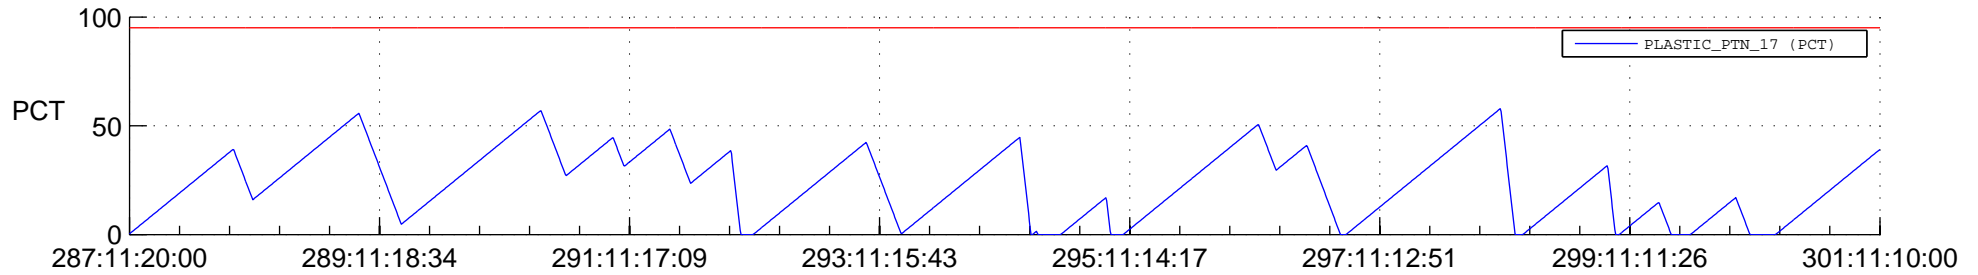

PLASTIC_Percent_Full_Prediction