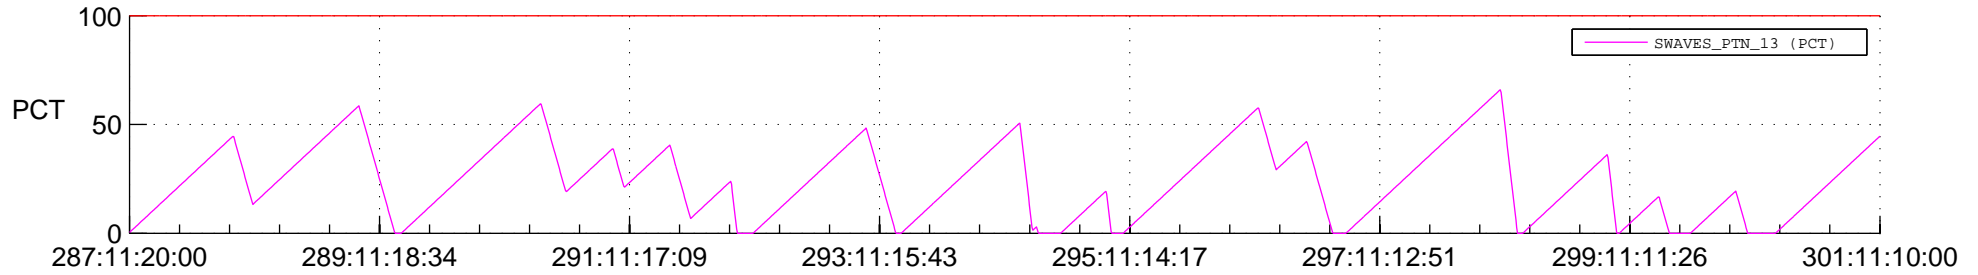

# STEREO AHEAD SSR PCT Full Prediction

## SWAVES\_Percent\_Full\_Prediction