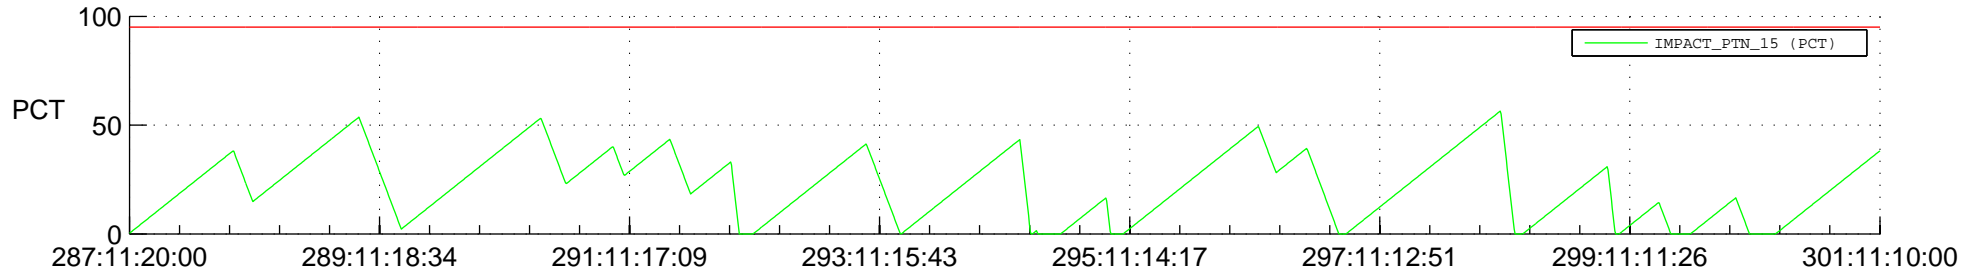

IMPACT_Percent_Full_Prediction