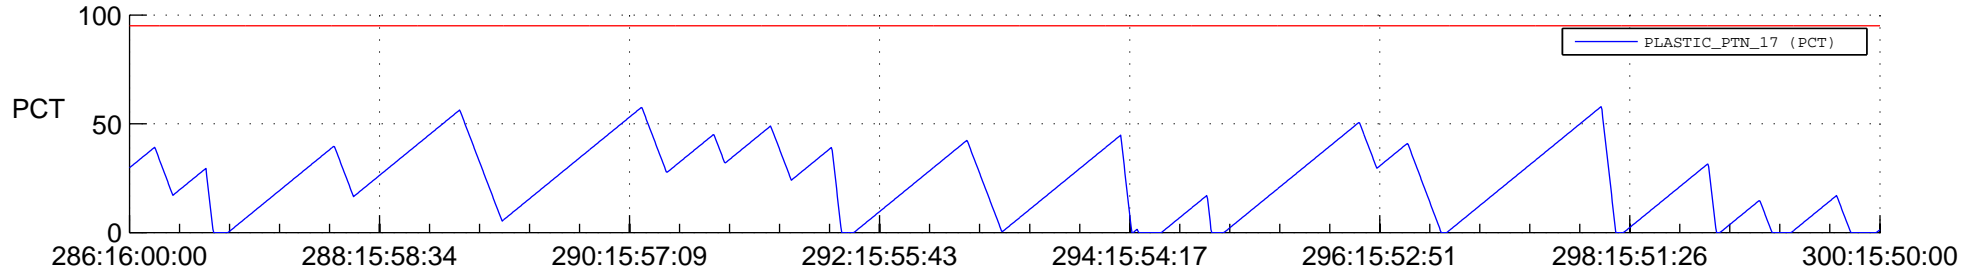

# STEREO AHEAD SSR PCT Full Prediction

## SWAVES\_Percent\_Full\_Prediction

## Spacecraft\_DownLink\_Rate

Ground Time (2013:286:16:00:00.000 -2013:300:15:50:00.000)