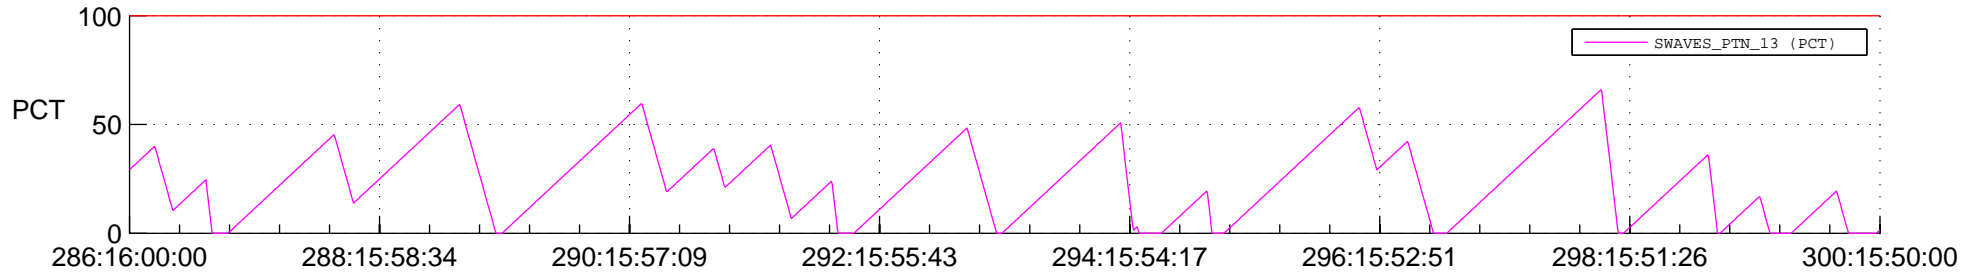

## SWAVES\_Percent\_Full\_Prediction

## Spacecraft\_DownLink\_Rate

Ground Time (2013:286:16:00:00.000 -2013:300:15:50:00.000)