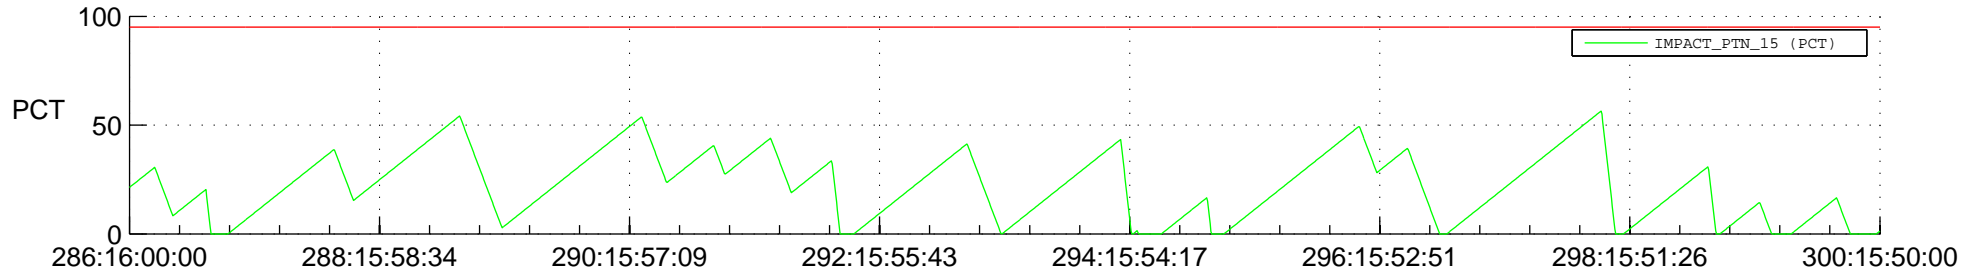

IMPACT_Percent_Full_Prediction