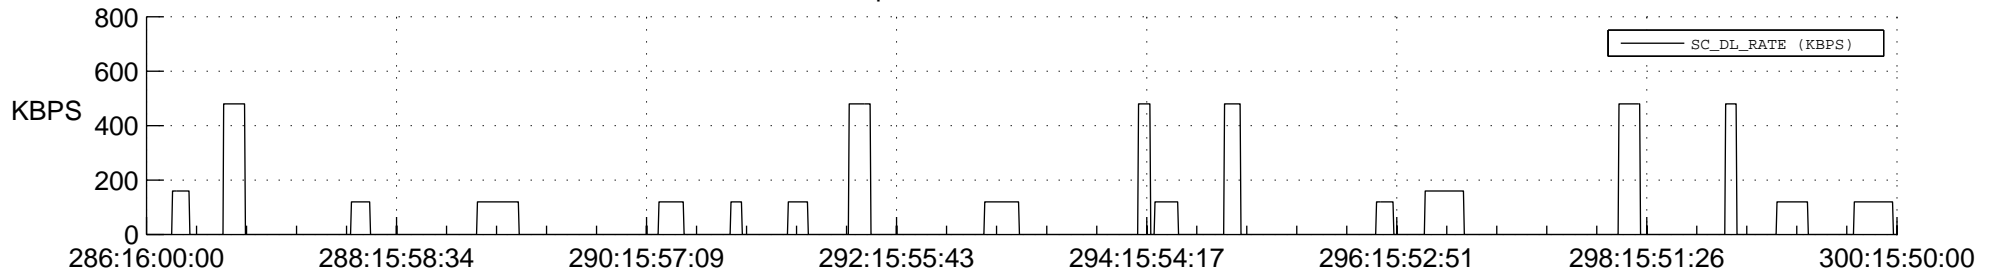

## Spacecraft\_DownLink\_Rate

Ground Time (2013:286:16:00:00.000 -2013:300:15:50:00.000)