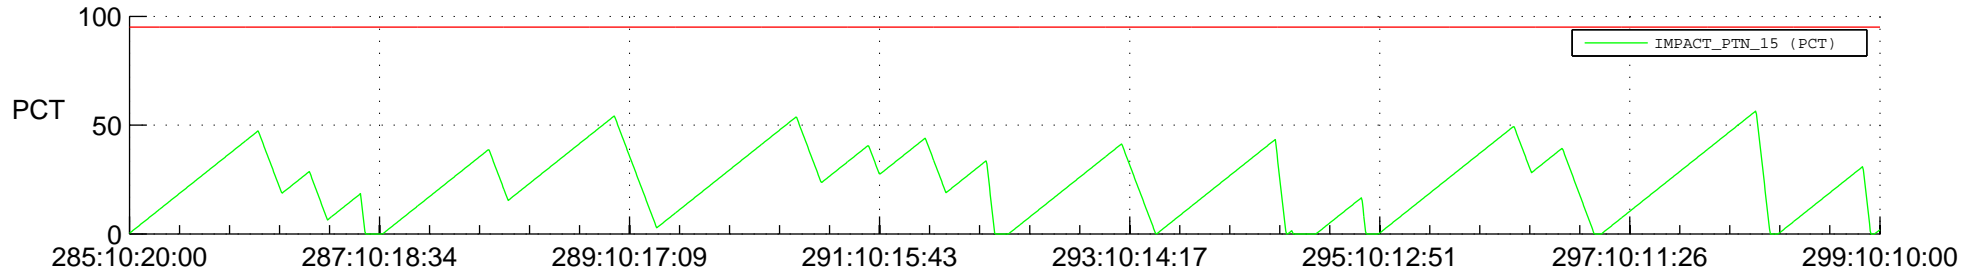

STEREO AHEAD SSR PCT Full Prediction

SWAVES_Percent_Full_Prediction

IMPACT_Percent_Full_Prediction

PLASTIC_Percent_Full_Prediction

Spacecraft_DownLink_Rate