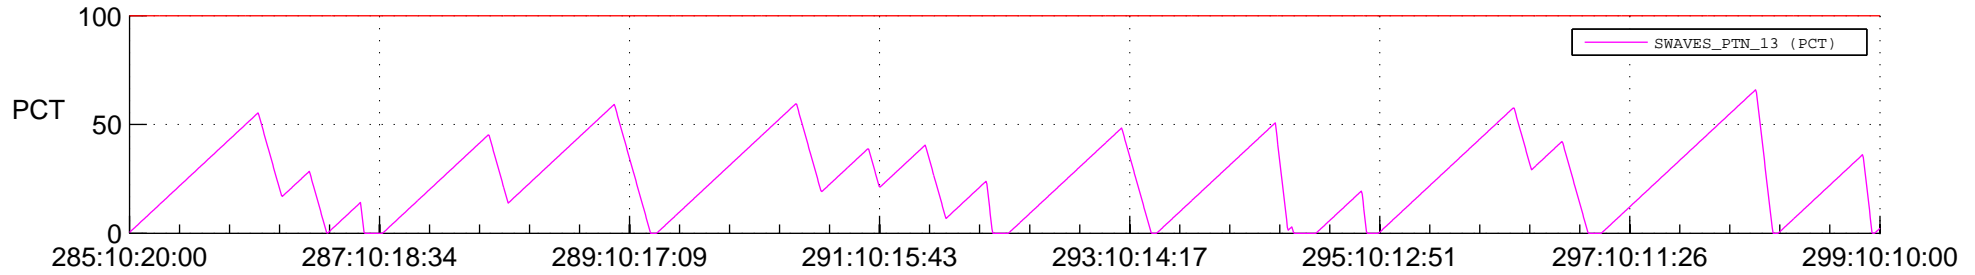

STEREO AHEAD SSR PCT Full Prediction

SWAVES_Percent_Full_Prediction

IMPACT_Percent_Full_Prediction

PLASTIC_Percent_Full_Prediction

Spacecraft_DownLink_Rate