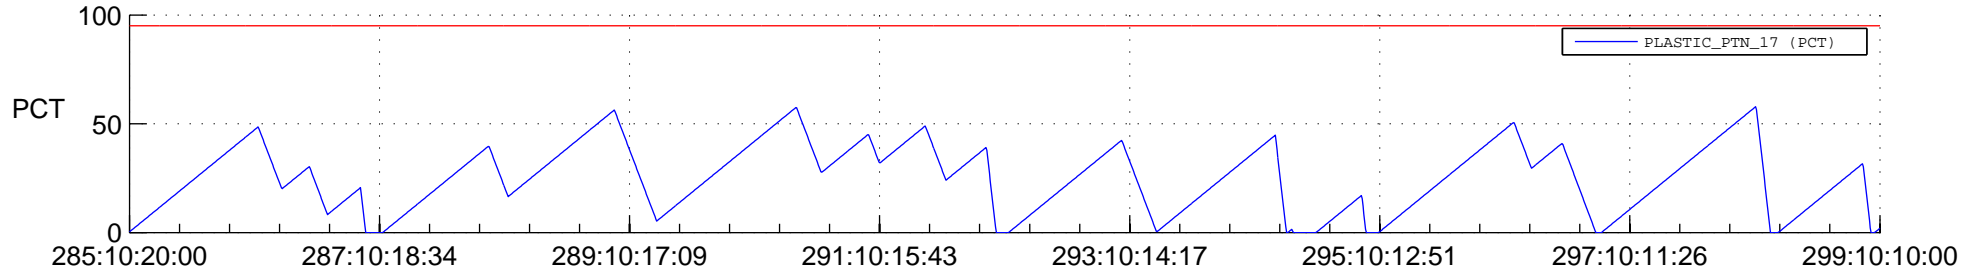

STEREO AHEAD SSR PCT Full Prediction

SWAVES_Percent_Full_Prediction

IMPACT_Percent_Full_Prediction

PLASTIC_Percent_Full_Prediction

Spacecraft_DownLink_Rate