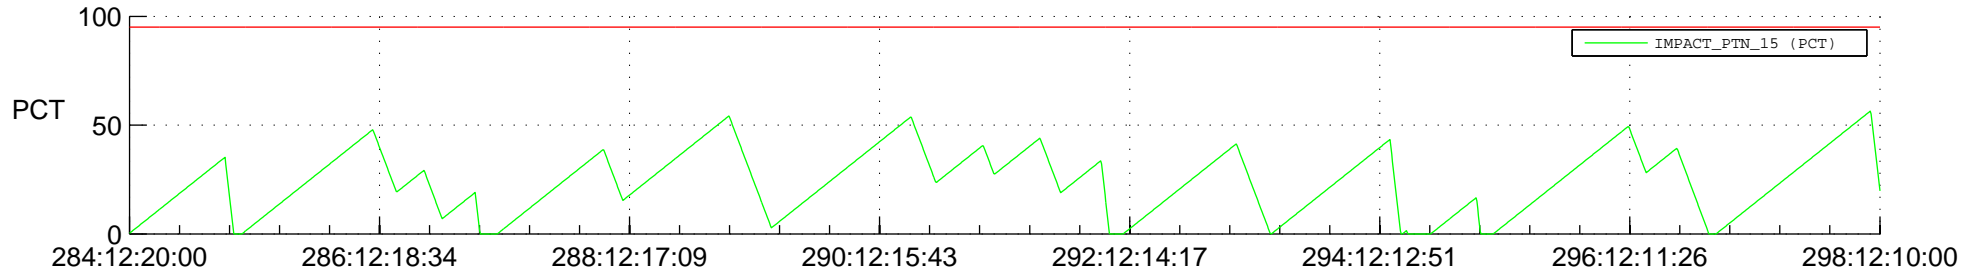

IMPACT_Percent_Full_Prediction