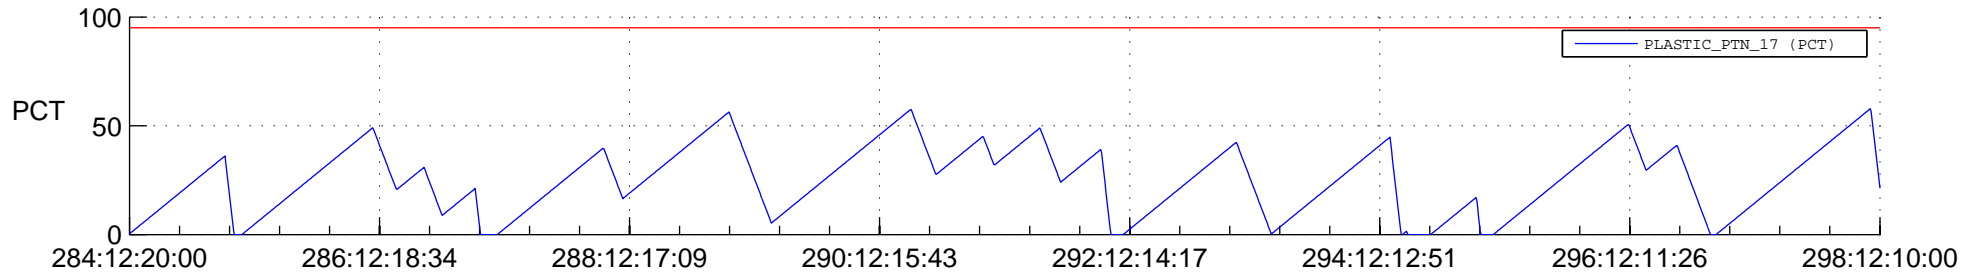

PLASTIC_Percent_Full_Prediction