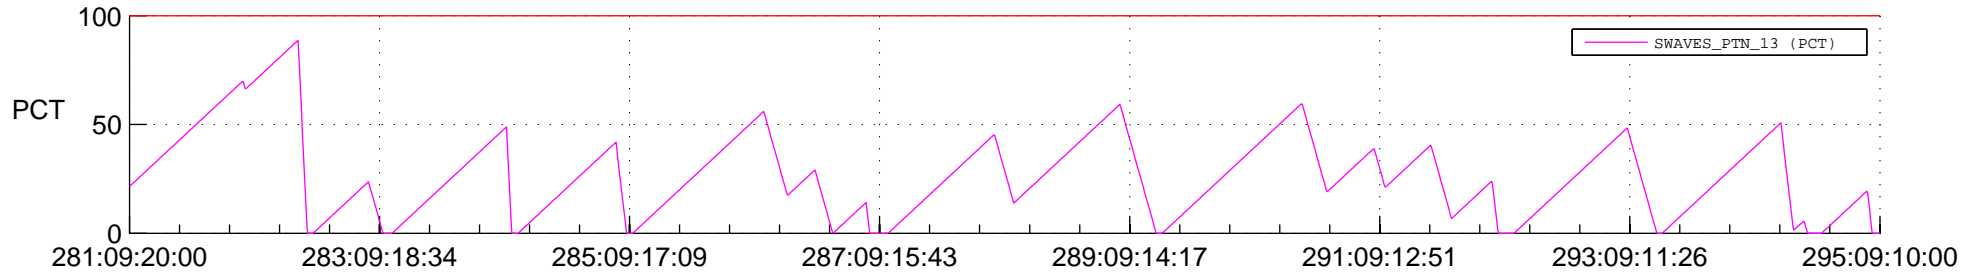

STEREO AHEAD SSR PCT Full Prediction

SWAVES_Percent_Full_Prediction

IMPACT_Percent_Full_Prediction

PLASTIC_Percent_Full_Prediction

Spacecraft_DownLink_Rate

Ground Time (2013:281:09:20:00.000 -2013:295:09:10:00.000)