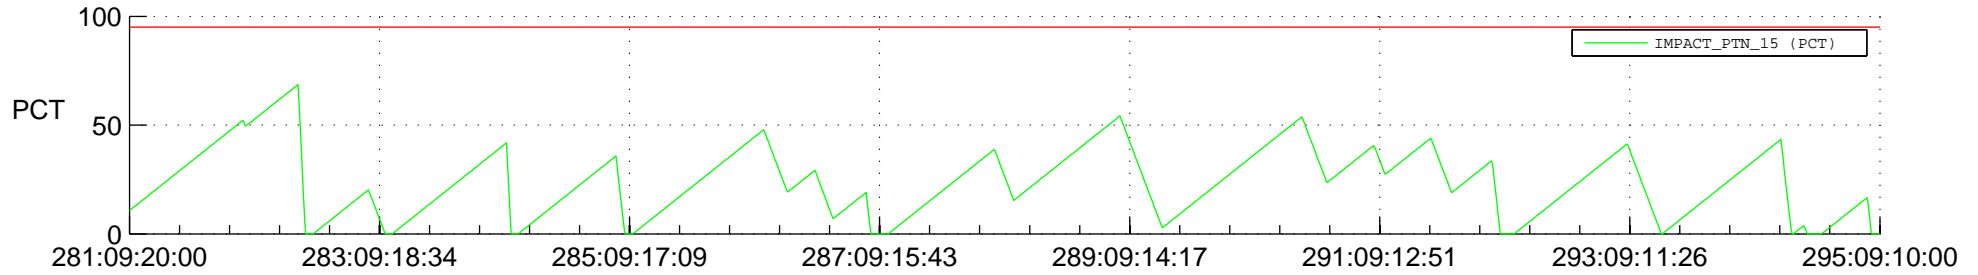

STEREO AHEAD SSR PCT Full Prediction

SWAVES_Percent_Full_Prediction

IMPACT_Percent_Full_Prediction

PLASTIC_Percent_Full_Prediction

Spacecraft_DownLink_Rate

Ground Time (2013:281:09:20:00.000 -2013:295:09:10:00.000)