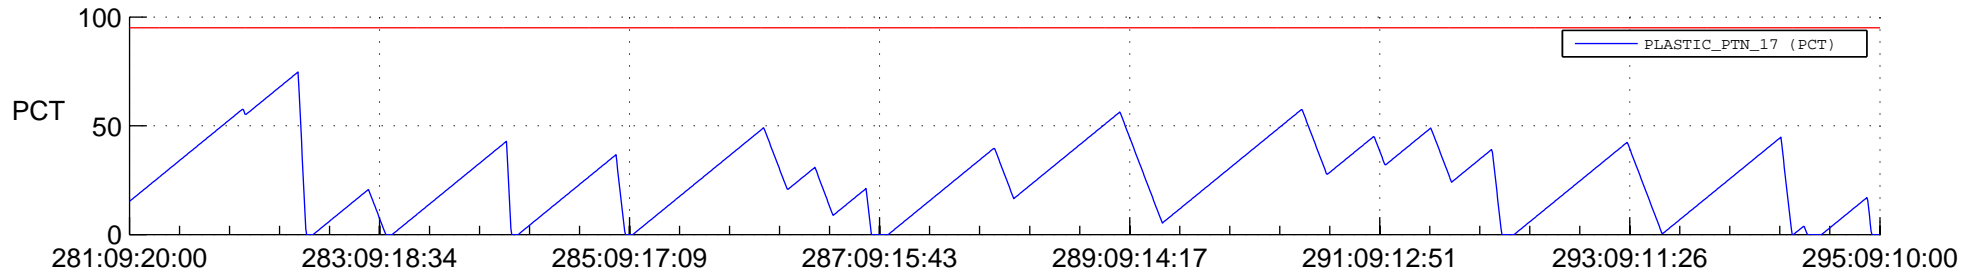

STEREO AHEAD SSR PCT Full Prediction

SWAVES_Percent_Full_Prediction

IMPACT_Percent_Full_Prediction

PLASTIC_Percent_Full_Prediction

Spacecraft_DownLink_Rate

Ground Time (2013:281:09:20:00.000 -2013:295:09:10:00.000)