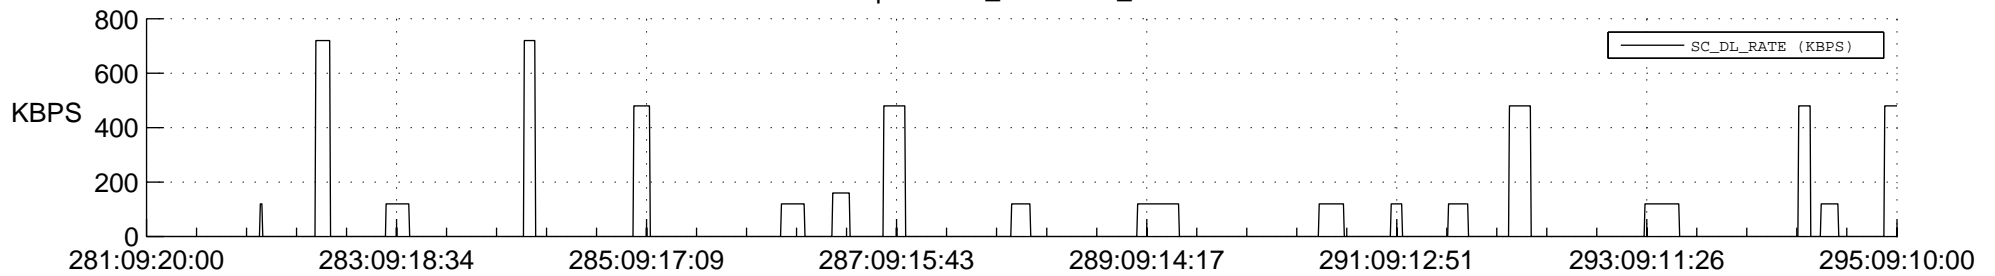

STEREO AHEAD SSR PCT Full Prediction

SWAVES_Percent_Full_Prediction

IMPACT_Percent_Full_Prediction

PLASTIC_Percent_Full_Prediction

Spacecraft_DownLink_Rate

Ground Time (2013:281:09:20:00.000 -2013:295:09:10:00.000)