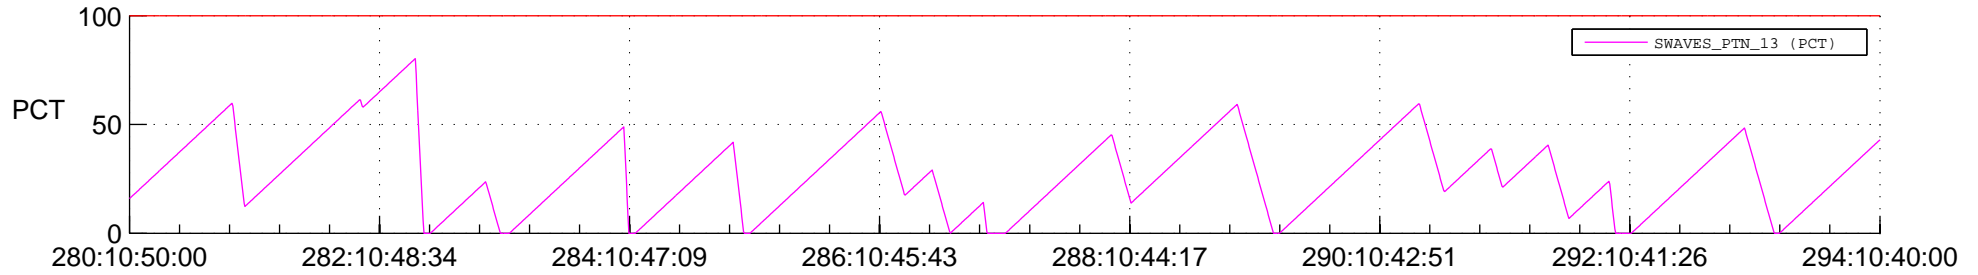

STEREO AHEAD SSR PCT Full Prediction

SWAVES_Percent_Full_Prediction

IMPACT_Percent_Full_Prediction

PLASTIC_Percent_Full_Prediction

Spacecraft_DownLink_Rate

Ground Time (2013:280:10:50:00.000 -2013:294:10:40:00.000)