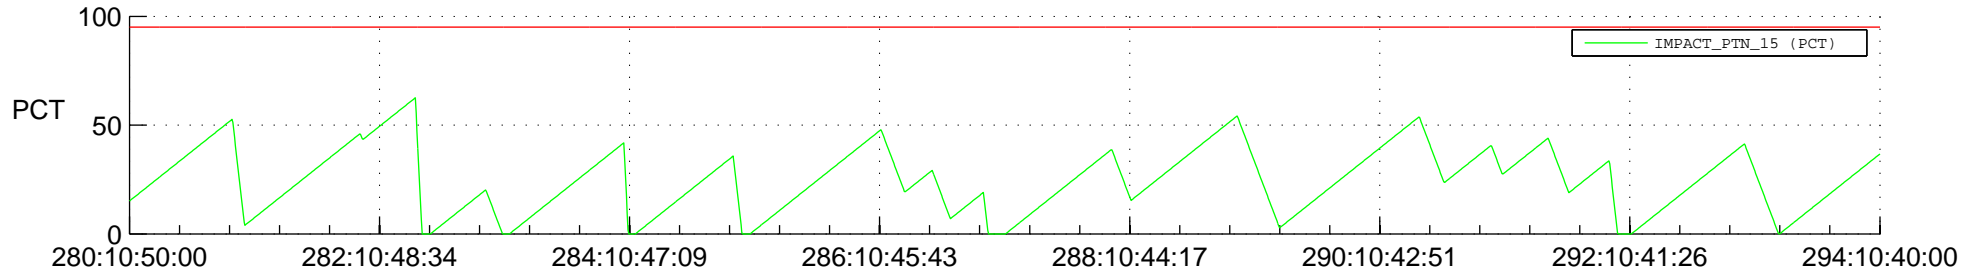

STEREO AHEAD SSR PCT Full Prediction

SWAVES_Percent_Full_Prediction

IMPACT_Percent_Full_Prediction

PLASTIC_Percent_Full_Prediction

Spacecraft_DownLink_Rate

Ground Time (2013:280:10:50:00.000 -2013:294:10:40:00.000)