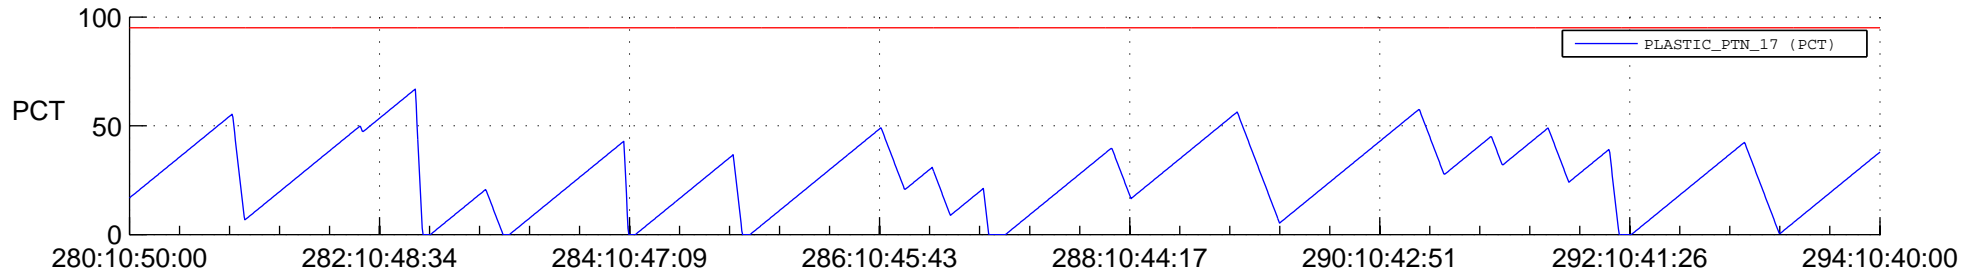

STEREO AHEAD SSR PCT Full Prediction

SWAVES_Percent_Full_Prediction

IMPACT_Percent_Full_Prediction

PLASTIC_Percent_Full_Prediction

Spacecraft_DownLink_Rate

Ground Time (2013:280:10:50:00.000 -2013:294:10:40:00.000)