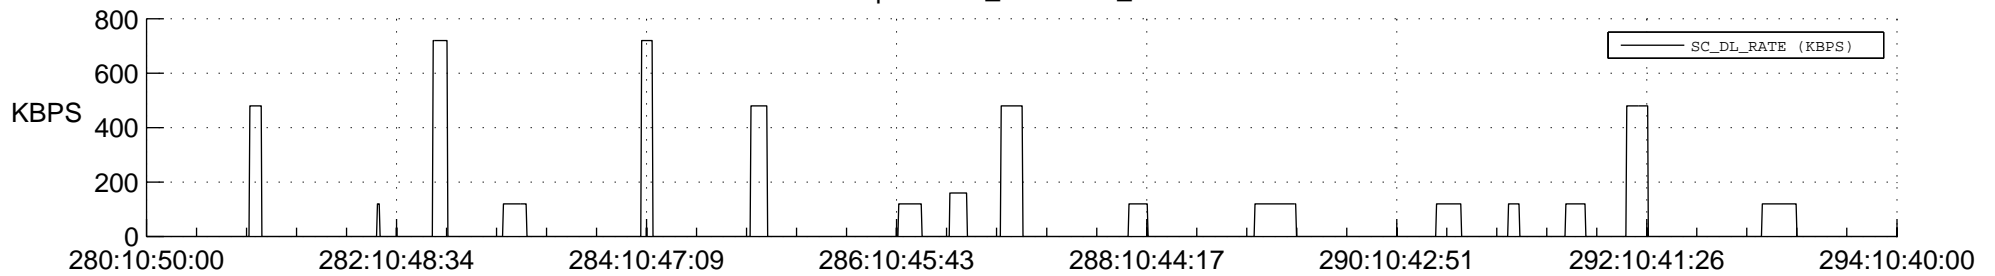

STEREO AHEAD SSR PCT Full Prediction

SWAVES_Percent_Full_Prediction

IMPACT_Percent_Full_Prediction

PLASTIC_Percent_Full_Prediction

Spacecraft_DownLink_Rate

Ground Time (2013:280:10:50:00.000 -2013:294:10:40:00.000)