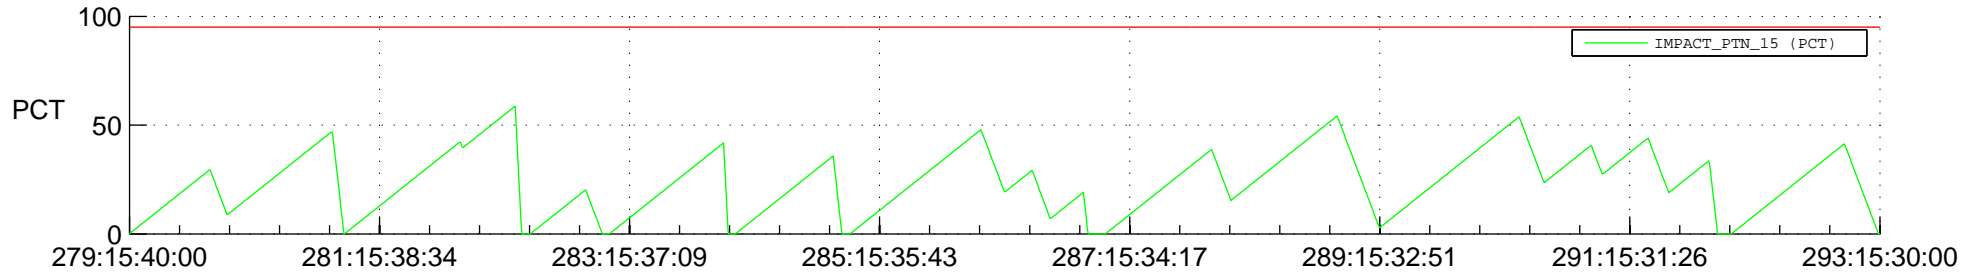

IMPACT_Percent_Full_Prediction