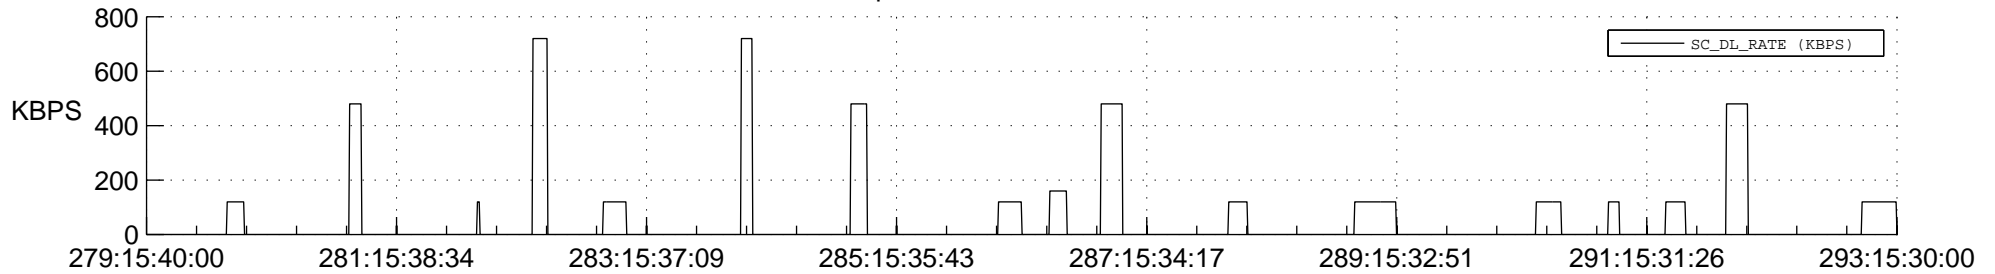

## Spacecraft\_DownLink\_Rate

Ground Time (2013:279:15:40:00.000 -2013:293:15:30:00.000)