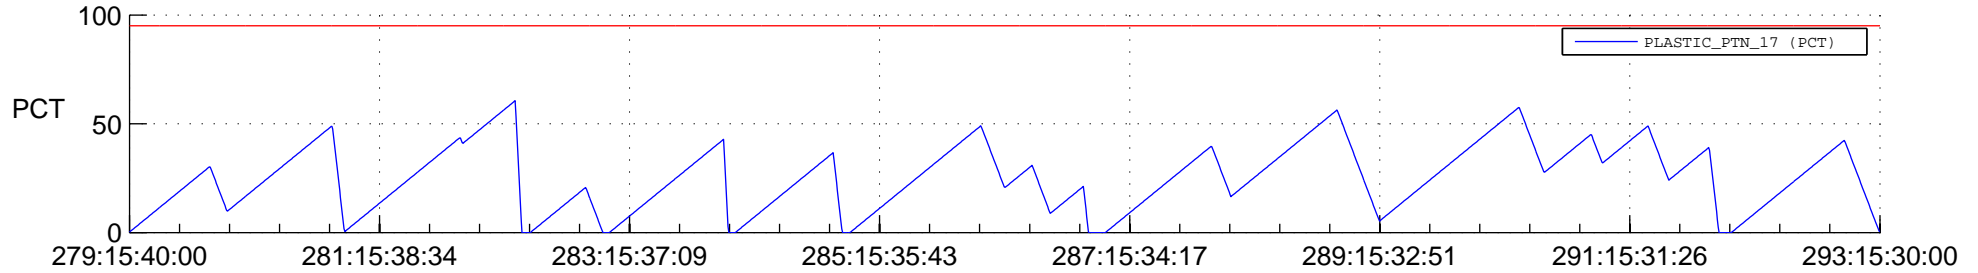

# STEREO AHEAD SSR PCT Full Prediction

## SWAVES\_Percent\_Full\_Prediction

## Spacecraft\_DownLink\_Rate

Ground Time (2013:279:15:40:00.000 -2013:293:15:30:00.000)