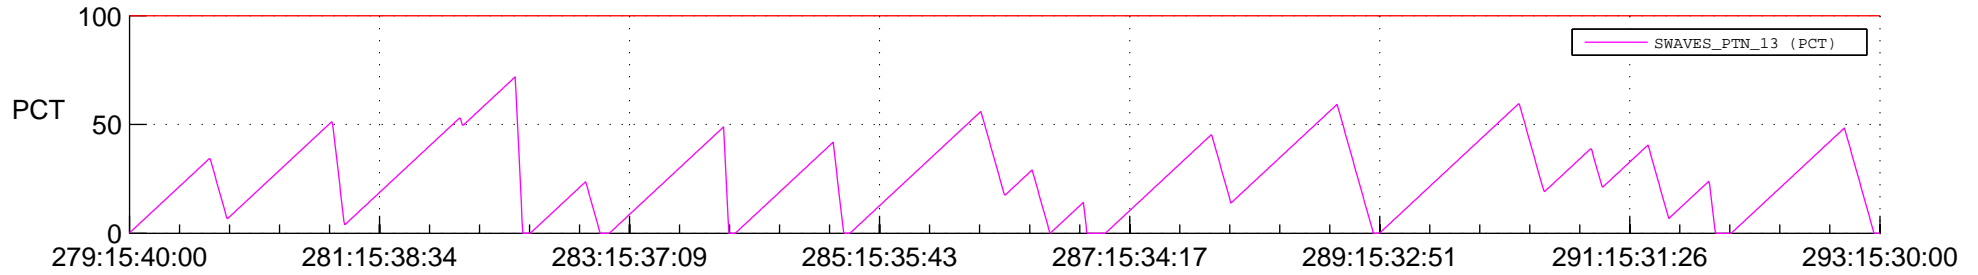

## SWAVES\_Percent\_Full\_Prediction

## Spacecraft\_DownLink\_Rate

Ground Time (2013:279:15:40:00.000 -2013:293:15:30:00.000)