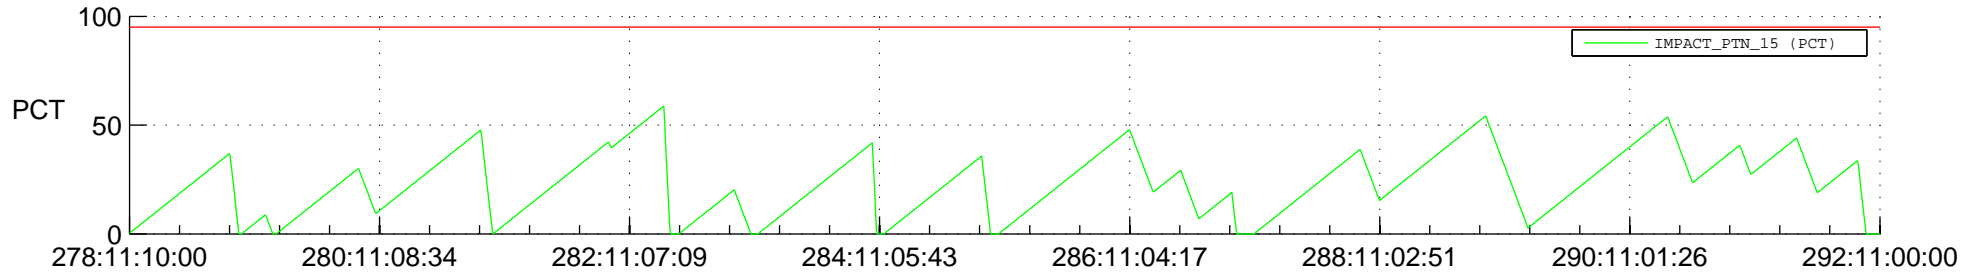

STEREO AHEAD SSR PCT Full Prediction

SWAVES_Percent_Full_Prediction

IMPACT_Percent_Full_Prediction

PLASTIC_Percent_Full_Prediction

Spacecraft_DownLink_Rate

Ground Time (2013:278:11:10:00.000 -2013:292:11:00:00.000)