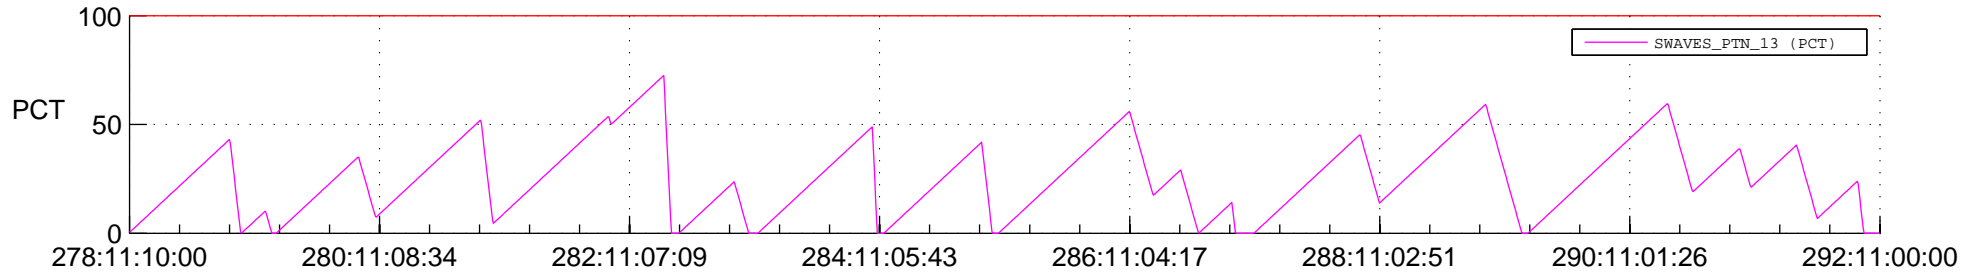

STEREO AHEAD SSR PCT Full Prediction

SWAVES_Percent_Full_Prediction

IMPACT_Percent_Full_Prediction

PLASTIC_Percent_Full_Prediction

Spacecraft_DownLink_Rate

Ground Time (2013:278:11:10:00.000 -2013:292:11:00:00.000)