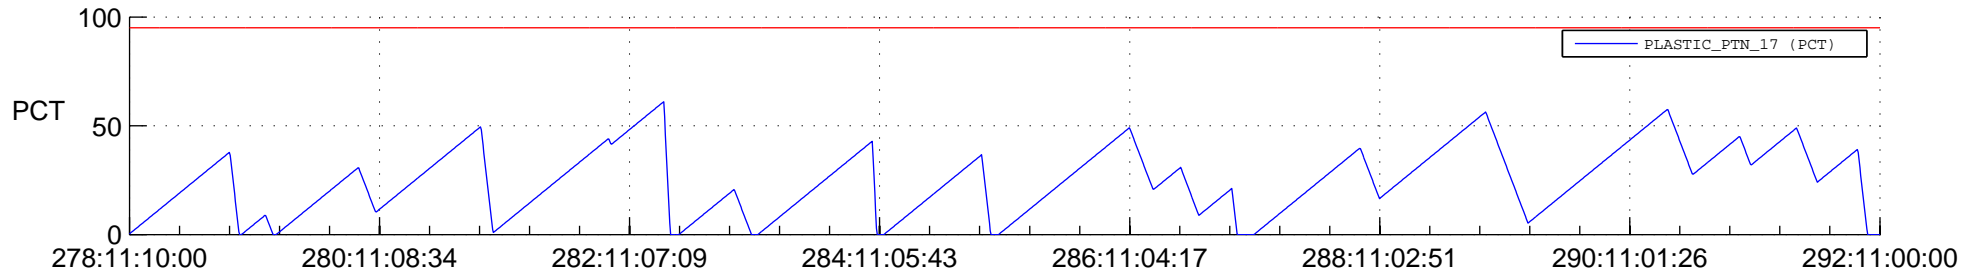

STEREO AHEAD SSR PCT Full Prediction

SWAVES_Percent_Full_Prediction

IMPACT_Percent_Full_Prediction

PLASTIC_Percent_Full_Prediction

Spacecraft_DownLink_Rate

Ground Time (2013:278:11:10:00.000 -2013:292:11:00:00.000)