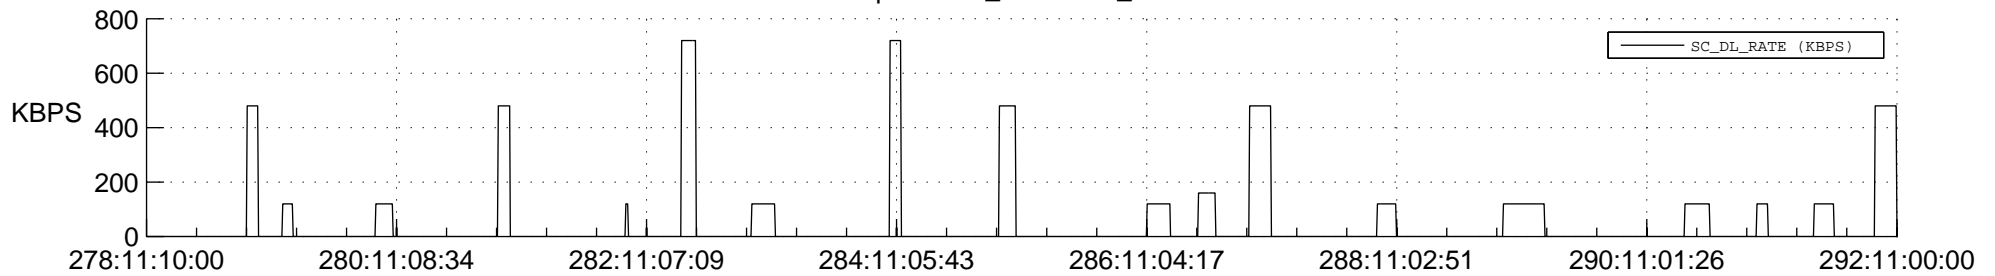

STEREO AHEAD SSR PCT Full Prediction

SWAVES_Percent_Full_Prediction

IMPACT_Percent_Full_Prediction

PLASTIC_Percent_Full_Prediction

Spacecraft_DownLink_Rate

Ground Time (2013:278:11:10:00.000 -2013:292:11:00:00.000)