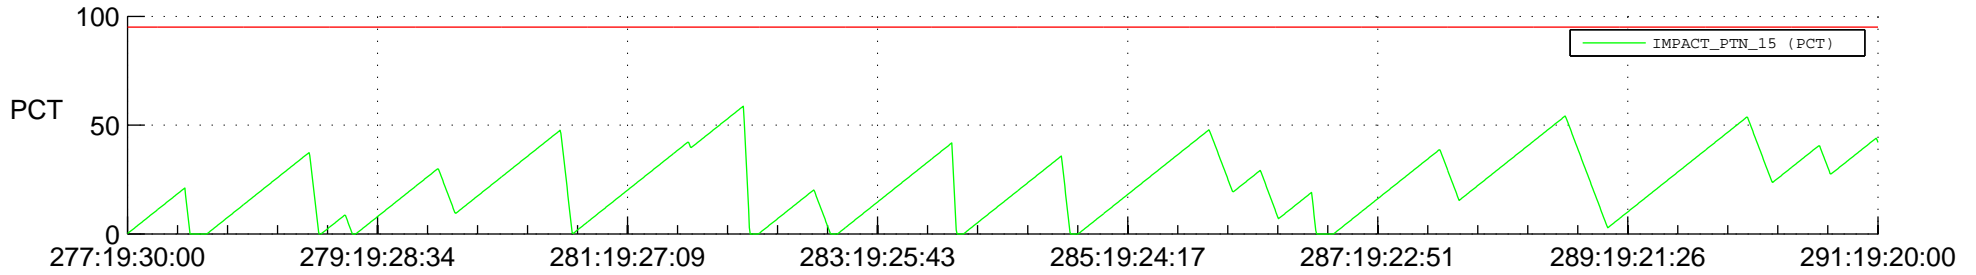

STEREO AHEAD SSR PCT Full Prediction

SWAVES_Percent_Full_Prediction

IMPACT_Percent_Full_Prediction

PLASTIC_Percent_Full_Prediction

Spacecraft_DownLink_Rate