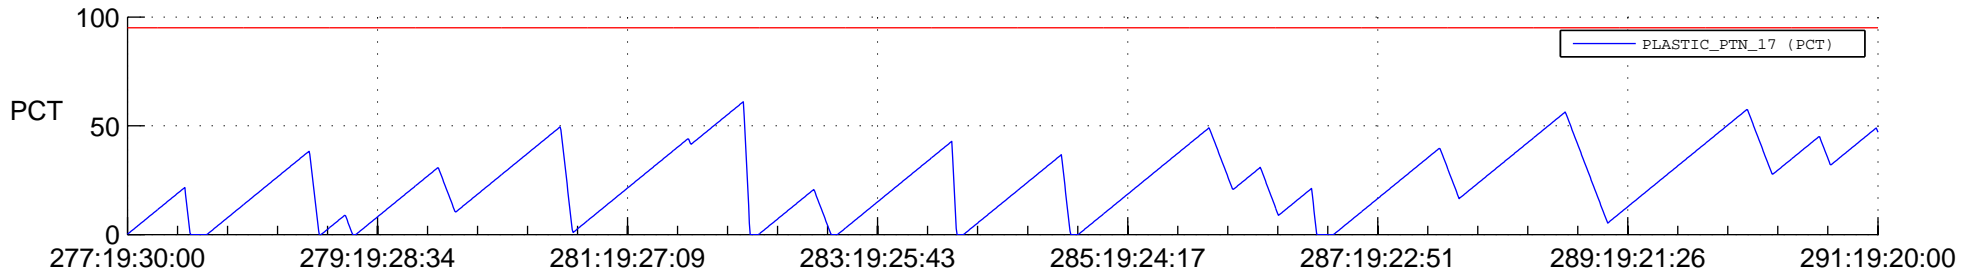

STEREO AHEAD SSR PCT Full Prediction

SWAVES_Percent_Full_Prediction

IMPACT_Percent_Full_Prediction

PLASTIC_Percent_Full_Prediction

Spacecraft_DownLink_Rate