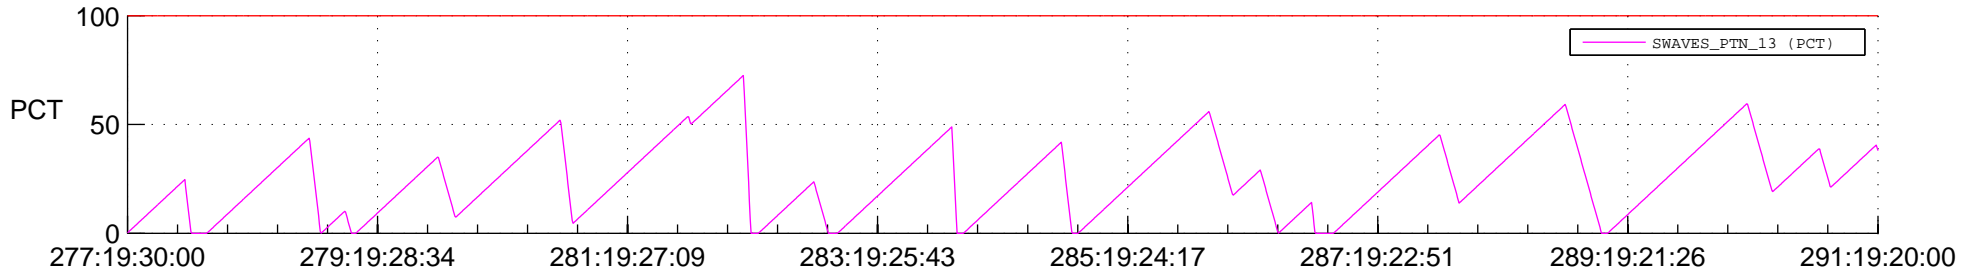

STEREO AHEAD SSR PCT Full Prediction

SWAVES_Percent_Full_Prediction

IMPACT_Percent_Full_Prediction

PLASTIC_Percent_Full_Prediction

Spacecraft_DownLink_Rate