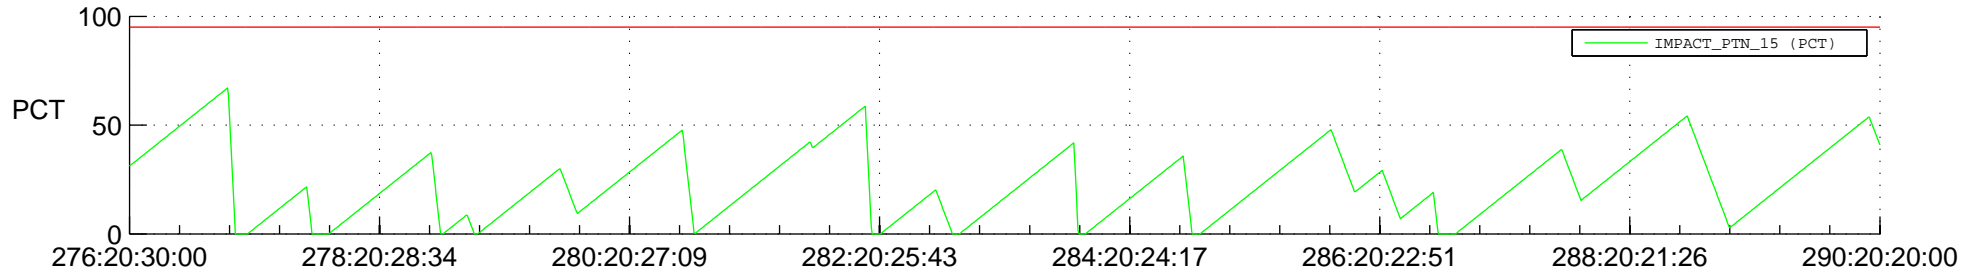

STEREO AHEAD SSR PCT Full Prediction

SWAVES_Percent_Full_Prediction

IMPACT_Percent_Full_Prediction

PLASTIC_Percent_Full_Prediction

Spacecraft_DownLink_Rate

Ground Time (2013:276:20:30:00.000 -2013:290:20:20:00.000)