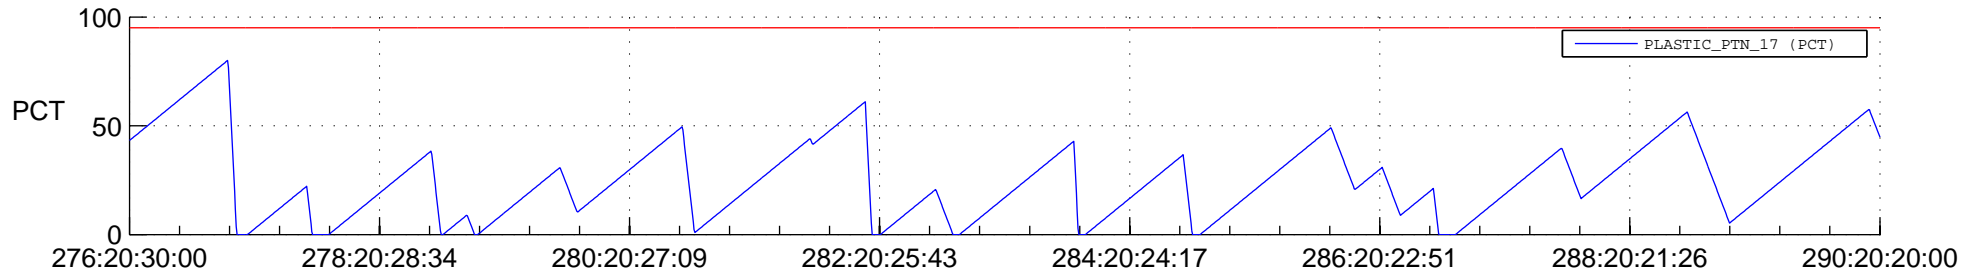

STEREO AHEAD SSR PCT Full Prediction

SWAVES_Percent_Full_Prediction

IMPACT_Percent_Full_Prediction

PLASTIC_Percent_Full_Prediction

Spacecraft_DownLink_Rate

Ground Time (2013:276:20:30:00.000 -2013:290:20:20:00.000)