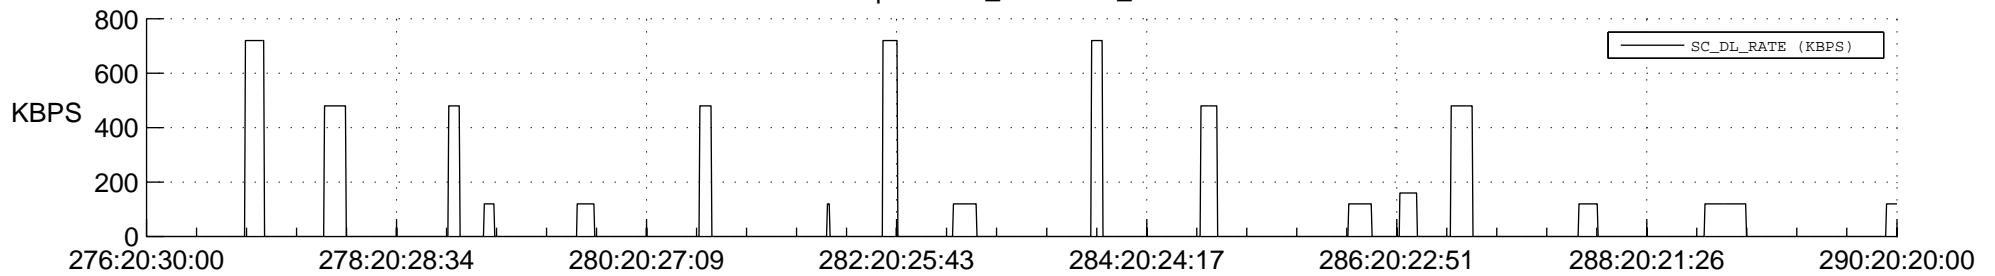

STEREO AHEAD SSR PCT Full Prediction

SWAVES_Percent_Full_Prediction

IMPACT_Percent_Full_Prediction

PLASTIC_Percent_Full_Prediction

Spacecraft_DownLink_Rate

Ground Time (2013:276:20:30:00.000 -2013:290:20:20:00.000)