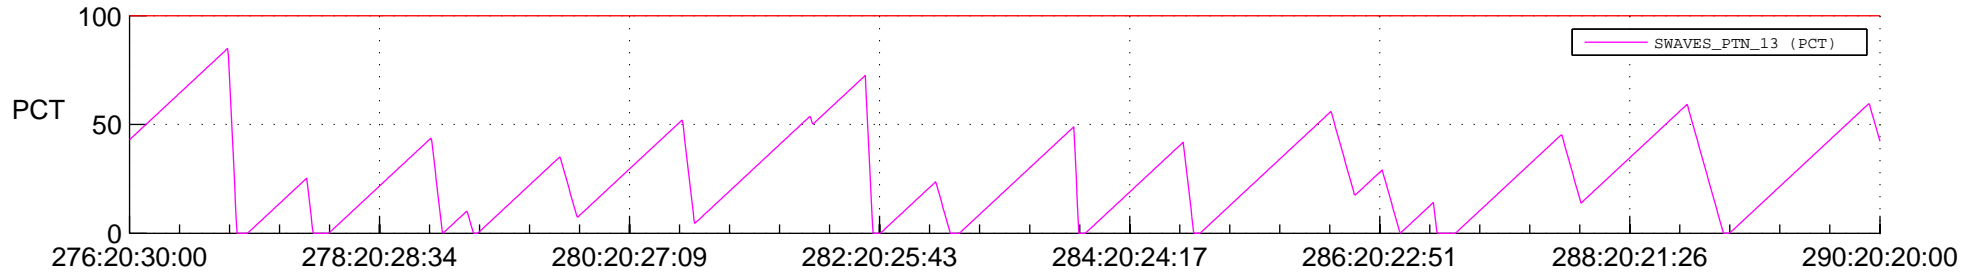

STEREO AHEAD SSR PCT Full Prediction

SWAVES_Percent_Full_Prediction

IMPACT_Percent_Full_Prediction

PLASTIC_Percent_Full_Prediction

Spacecraft_DownLink_Rate

Ground Time (2013:276:20:30:00.000 -2013:290:20:20:00.000)