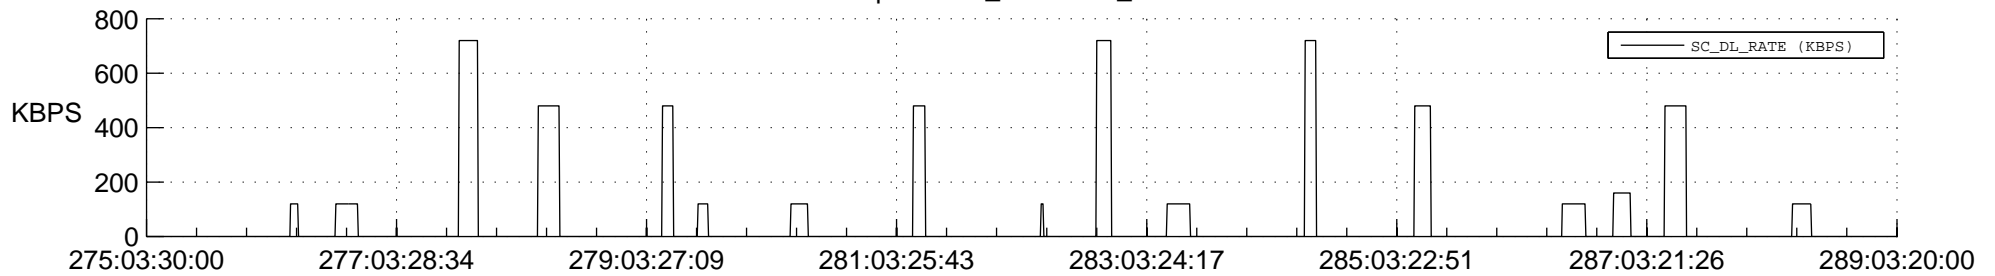

## Spacecraft\_DownLink\_Rate

Ground Time (2013:275:03:30:00.000 -2013:289:03:20:00.000)