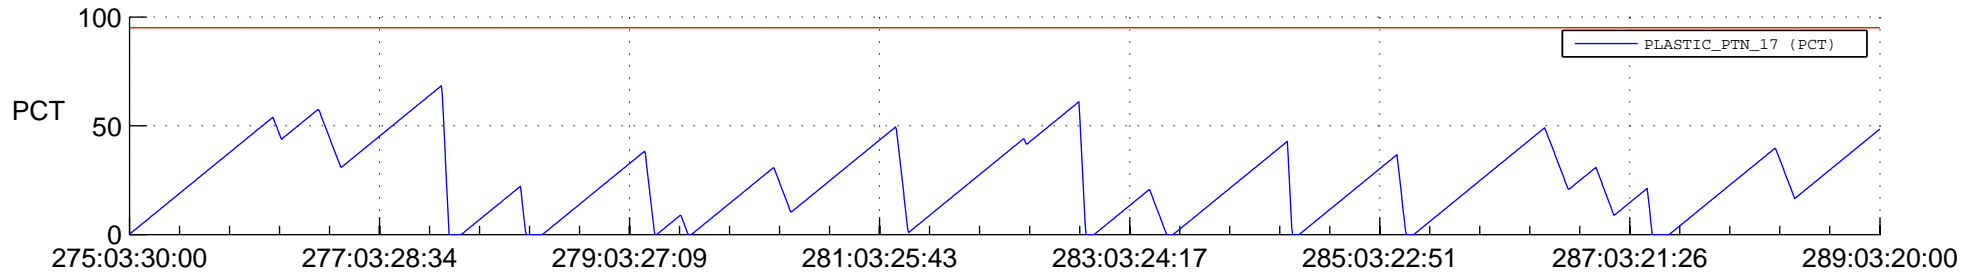

# STEREO AHEAD SSR PCT Full Prediction

## SWAVES\_Percent\_Full\_Prediction

## Spacecraft\_DownLink\_Rate

Ground Time (2013:275:03:30:00.000 -2013:289:03:20:00.000)