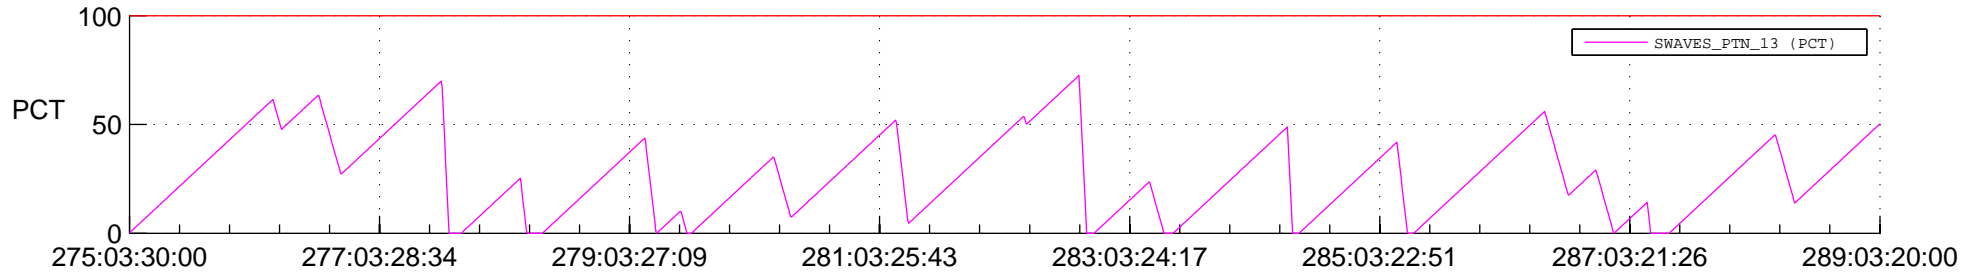

# STEREO AHEAD SSR PCT Full Prediction

## SWAVES\_Percent\_Full\_Prediction

## Spacecraft\_DownLink\_Rate

Ground Time (2013:275:03:30:00.000 -2013:289:03:20:00.000)