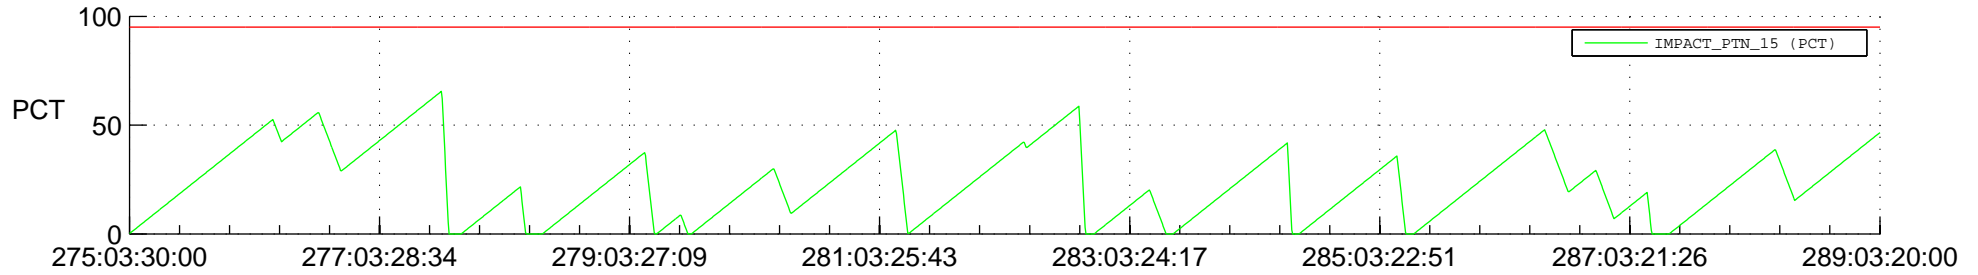

IMPACT_Percent_Full_Prediction