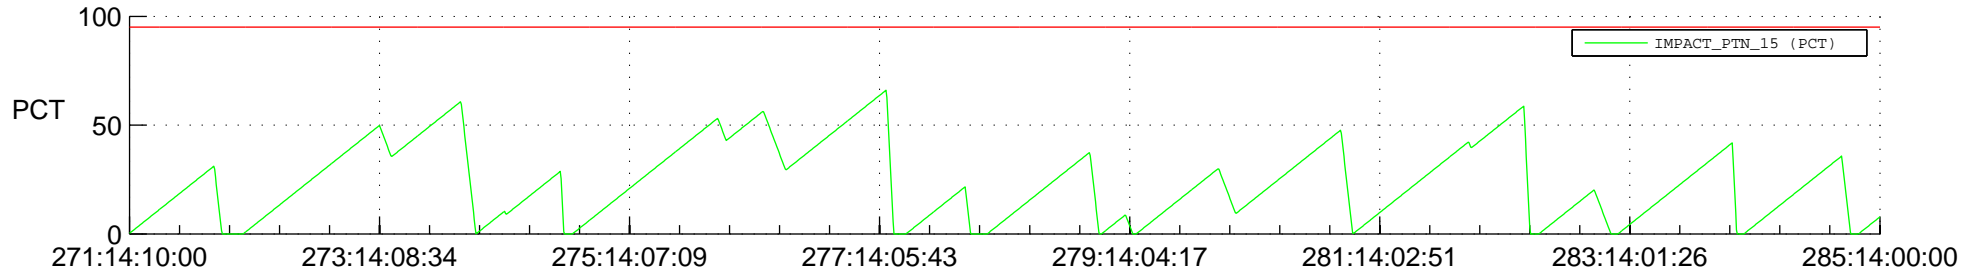

STEREO AHEAD SSR PCT Full Prediction

SWAVES_Percent_Full_Prediction

IMPACT_Percent_Full_Prediction

PLASTIC_Percent_Full_Prediction

Spacecraft_DownLink_Rate