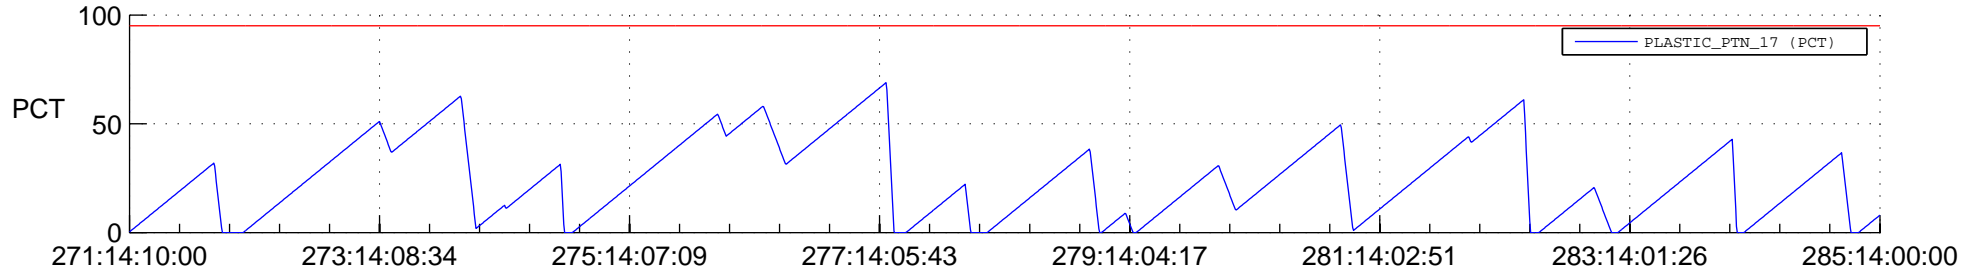

STEREO AHEAD SSR PCT Full Prediction

SWAVES_Percent_Full_Prediction

IMPACT_Percent_Full_Prediction

PLASTIC_Percent_Full_Prediction

Spacecraft_DownLink_Rate