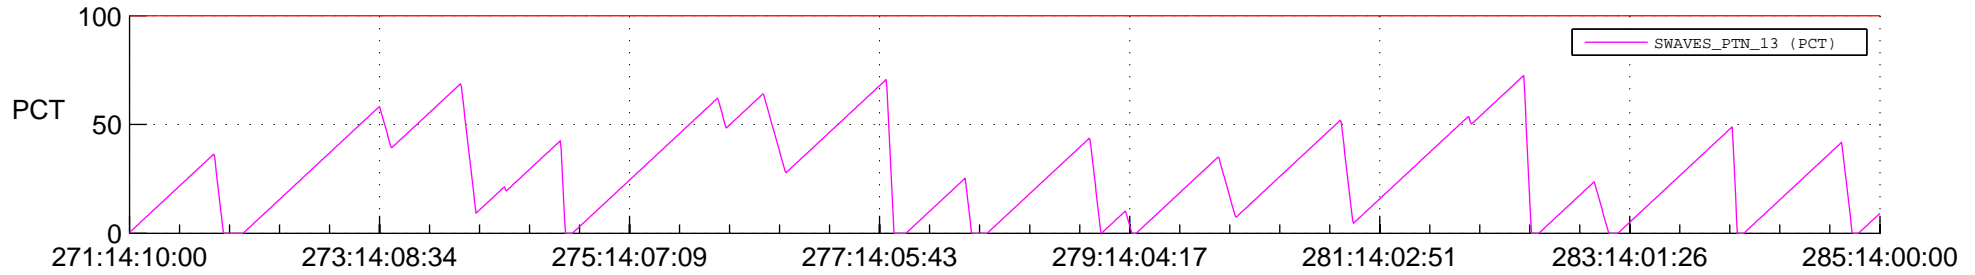

STEREO AHEAD SSR PCT Full Prediction

SWAVES_Percent_Full_Prediction

IMPACT_Percent_Full_Prediction

PLASTIC_Percent_Full_Prediction

Spacecraft_DownLink_Rate