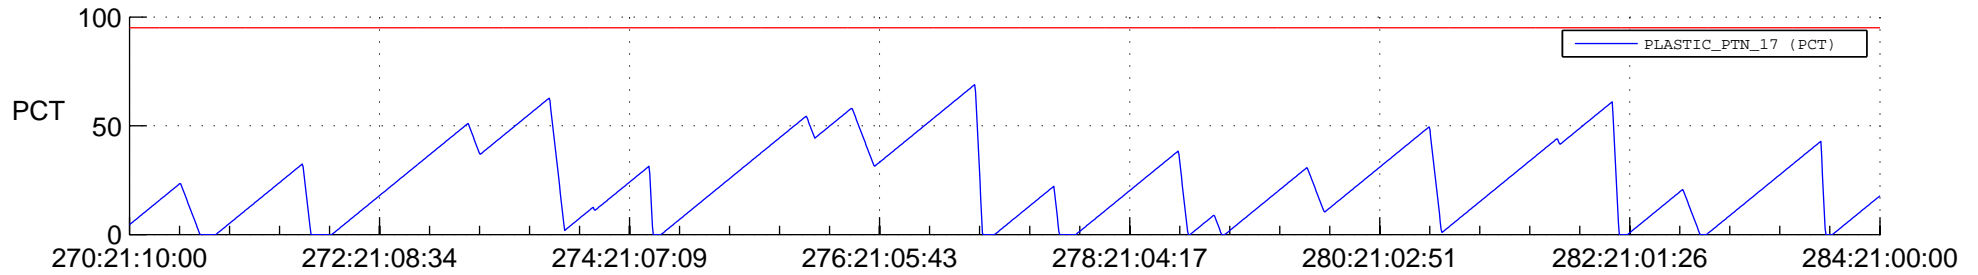

STEREO AHEAD SSR PCT Full Prediction

SWAVES_Percent_Full_Prediction

IMPACT_Percent_Full_Prediction

PLASTIC_Percent_Full_Prediction

Spacecraft_DownLink_Rate

Ground Time (2013:270:21:10:00.000 -2013:284:21:00:00.000)