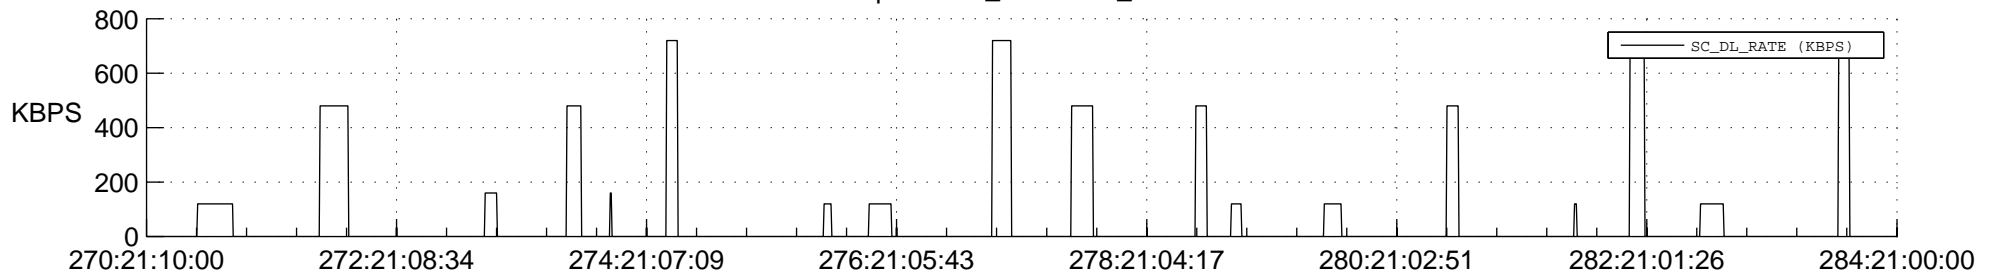

STEREO AHEAD SSR PCT Full Prediction

SWAVES_Percent_Full_Prediction

IMPACT_Percent_Full_Prediction

PLASTIC_Percent_Full_Prediction

Spacecraft_DownLink_Rate

Ground Time (2013:270:21:10:00.000 -2013:284:21:00:00.000)