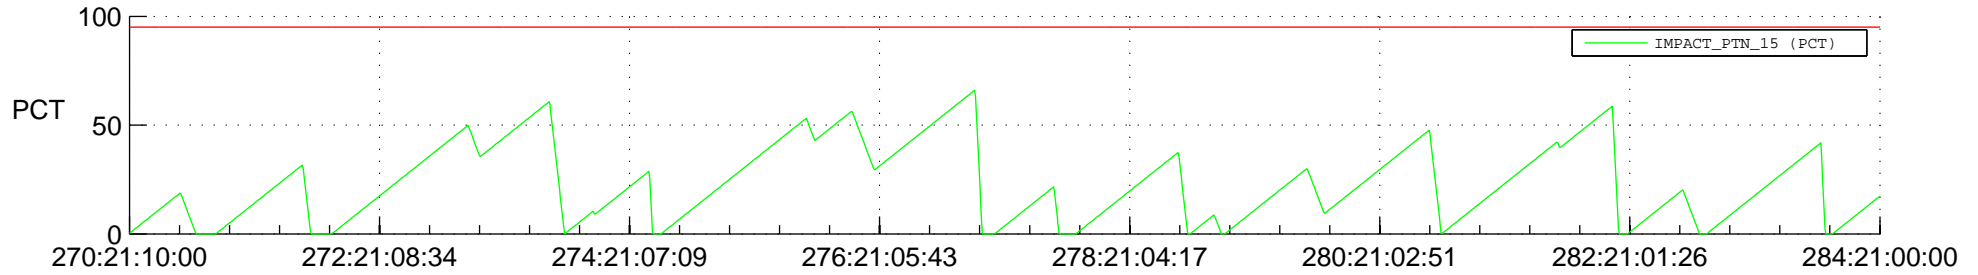

STEREO AHEAD SSR PCT Full Prediction

SWAVES_Percent_Full_Prediction

IMPACT_Percent_Full_Prediction

PLASTIC_Percent_Full_Prediction

Spacecraft_DownLink_Rate

Ground Time (2013:270:21:10:00.000 -2013:284:21:00:00.000)