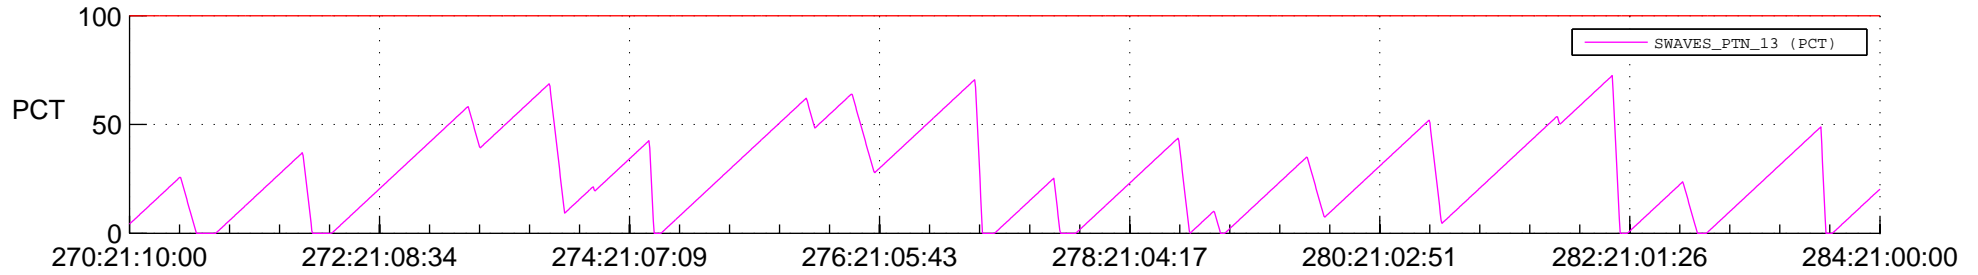

STEREO AHEAD SSR PCT Full Prediction

SWAVES_Percent_Full_Prediction

IMPACT_Percent_Full_Prediction

PLASTIC_Percent_Full_Prediction

Spacecraft_DownLink_Rate

Ground Time (2013:270:21:10:00.000 -2013:284:21:00:00.000)