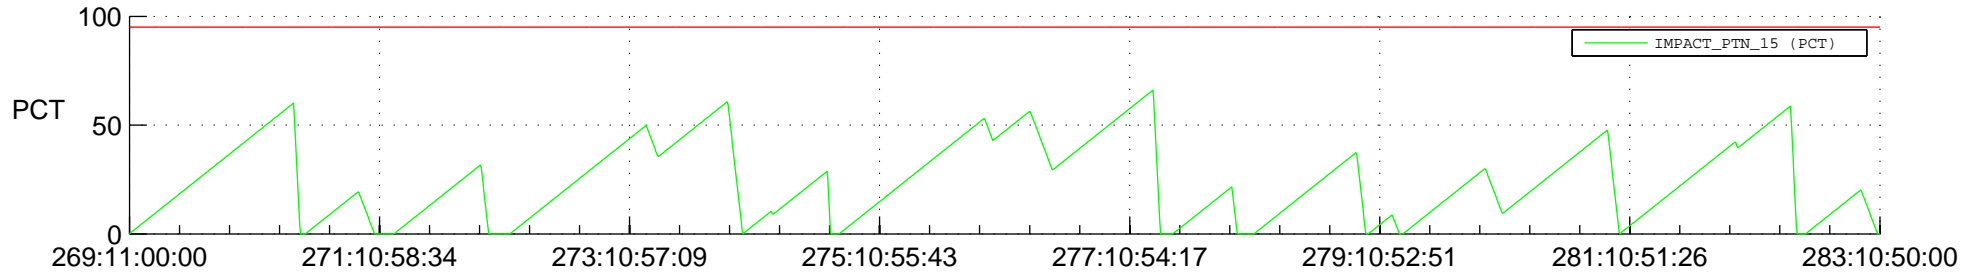

STEREO AHEAD SSR PCT Full Prediction

SWAVES_Percent_Full_Prediction

IMPACT_Percent_Full_Prediction

PLASTIC_Percent_Full_Prediction

Spacecraft_DownLink_Rate

Ground Time (2013:269:11:00:00.000 -2013:283:10:50:00.000)