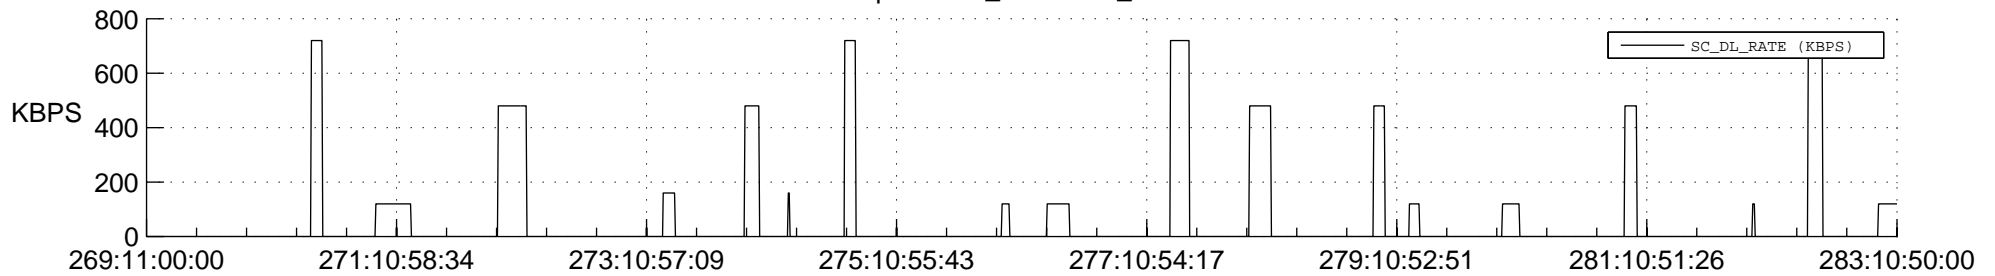

STEREO AHEAD SSR PCT Full Prediction

SWAVES_Percent_Full_Prediction

IMPACT_Percent_Full_Prediction

PLASTIC_Percent_Full_Prediction

Spacecraft_DownLink_Rate

Ground Time (2013:269:11:00:00.000 -2013:283:10:50:00.000)