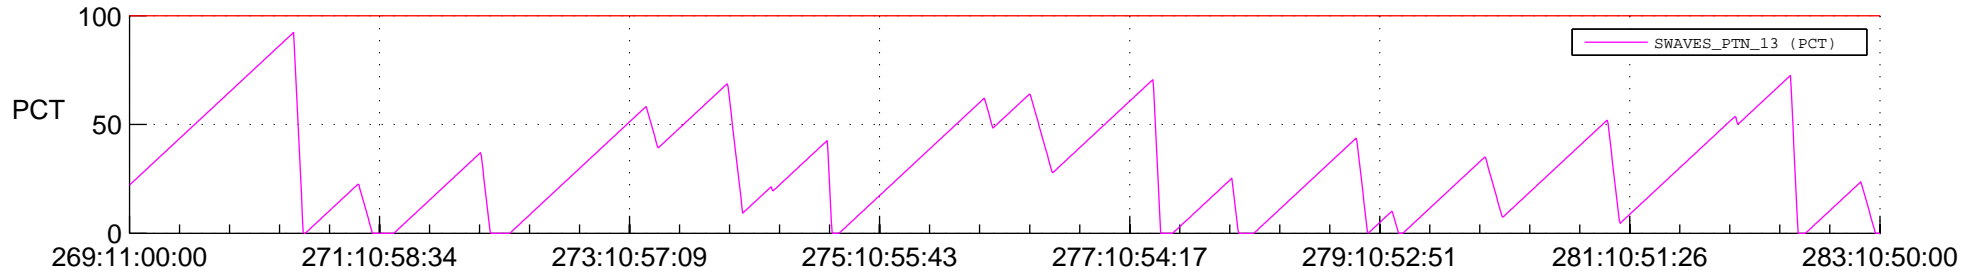

STEREO AHEAD SSR PCT Full Prediction

SWAVES_Percent_Full_Prediction

IMPACT_Percent_Full_Prediction

PLASTIC_Percent_Full_Prediction

Spacecraft_DownLink_Rate

Ground Time (2013:269:11:00:00.000 -2013:283:10:50:00.000)