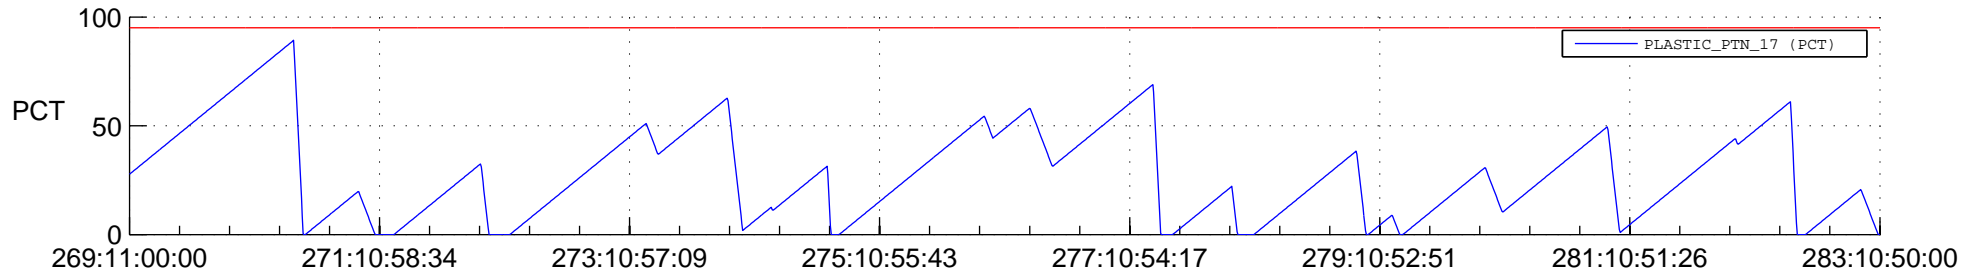

STEREO AHEAD SSR PCT Full Prediction

SWAVES_Percent_Full_Prediction

IMPACT_Percent_Full_Prediction

PLASTIC_Percent_Full_Prediction

Spacecraft_DownLink_Rate

Ground Time (2013:269:11:00:00.000 -2013:283:10:50:00.000)