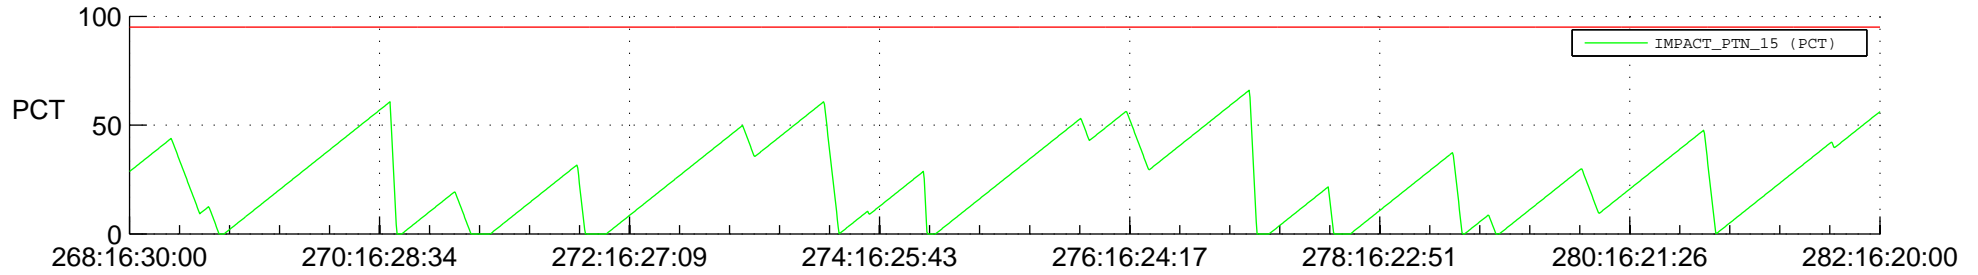

STEREO AHEAD SSR PCT Full Prediction

SWAVES_Percent_Full_Prediction

IMPACT_Percent_Full_Prediction

PLASTIC_Percent_Full_Prediction

Spacecraft_DownLink_Rate