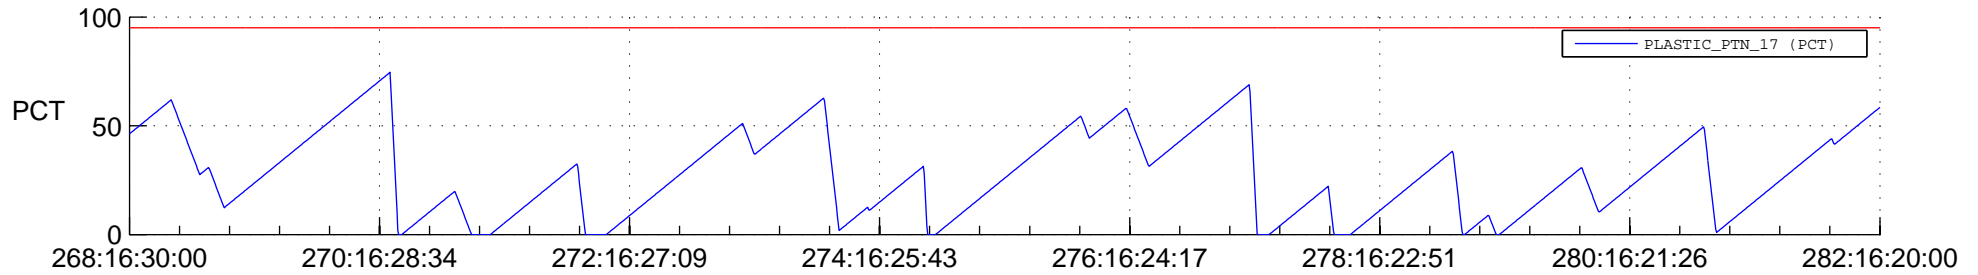

STEREO AHEAD SSR PCT Full Prediction

SWAVES_Percent_Full_Prediction

IMPACT_Percent_Full_Prediction

PLASTIC_Percent_Full_Prediction

Spacecraft_DownLink_Rate