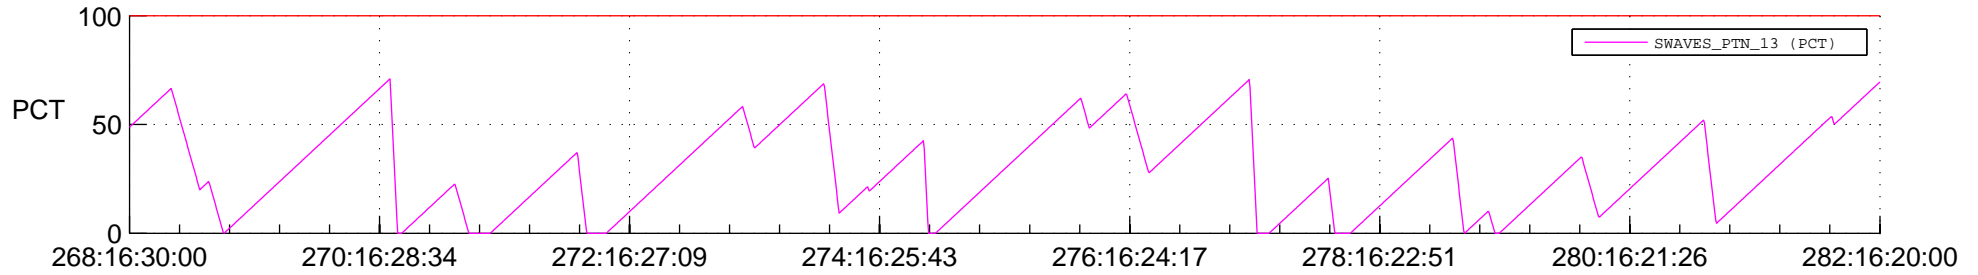

STEREO AHEAD SSR PCT Full Prediction

SWAVES_Percent_Full_Prediction

IMPACT_Percent_Full_Prediction

PLASTIC_Percent_Full_Prediction

Spacecraft_DownLink_Rate