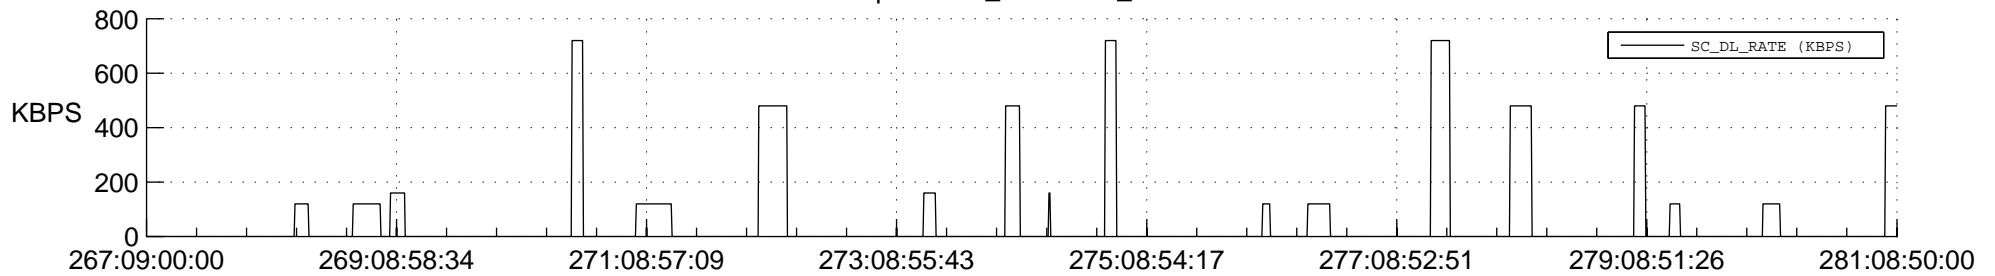

STEREO AHEAD SSR PCT Full Prediction

SWAVES_Percent_Full_Prediction

IMPACT_Percent_Full_Prediction

PLASTIC_Percent_Full_Prediction

Spacecraft_DownLink_Rate

Ground Time (2013:267:09:00:00.000 -2013:281:08:50:00.000)