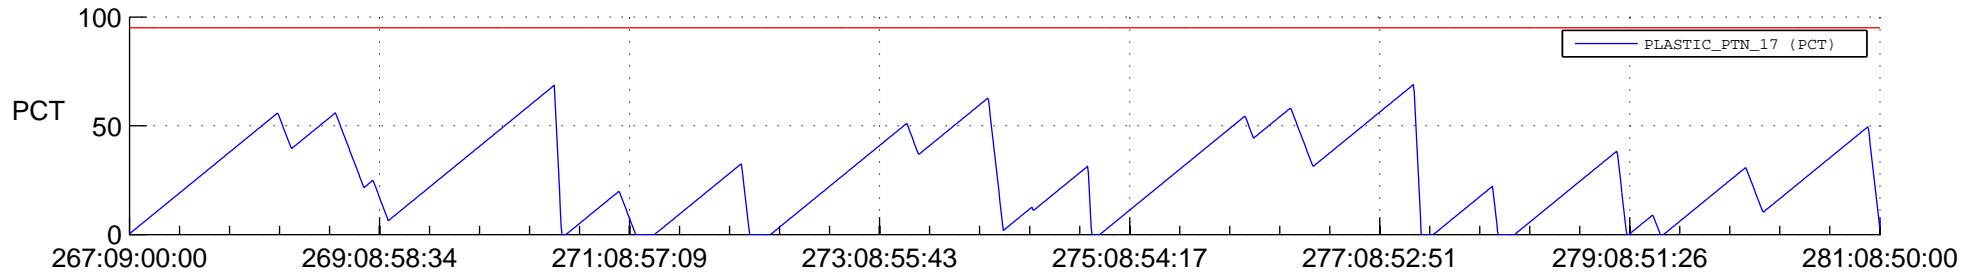

STEREO AHEAD SSR PCT Full Prediction

SWAVES_Percent_Full_Prediction

IMPACT_Percent_Full_Prediction

PLASTIC_Percent_Full_Prediction

Spacecraft_DownLink_Rate

Ground Time (2013:267:09:00:00.000 -2013:281:08:50:00.000)