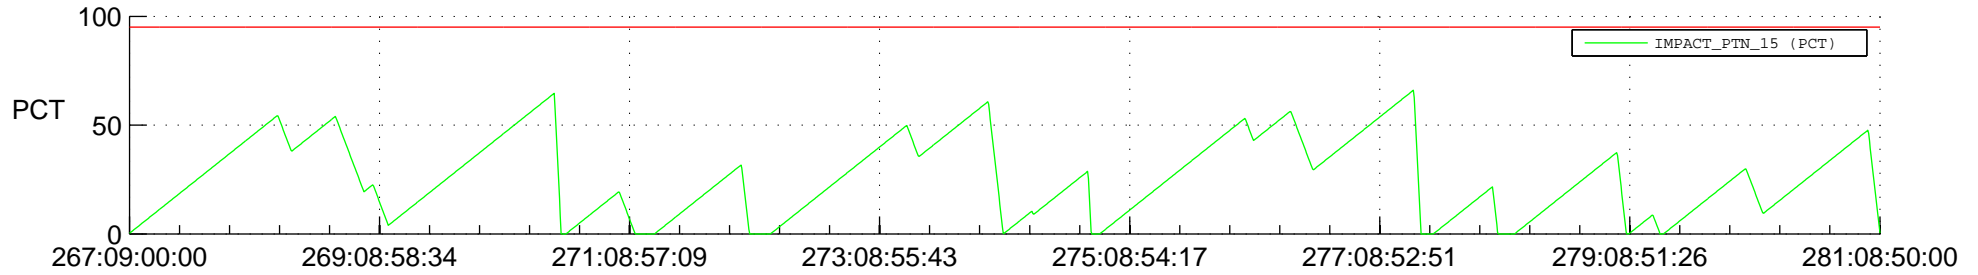

STEREO AHEAD SSR PCT Full Prediction

SWAVES_Percent_Full_Prediction

IMPACT_Percent_Full_Prediction

PLASTIC_Percent_Full_Prediction

Spacecraft_DownLink_Rate

Ground Time (2013:267:09:00:00.000 -2013:281:08:50:00.000)