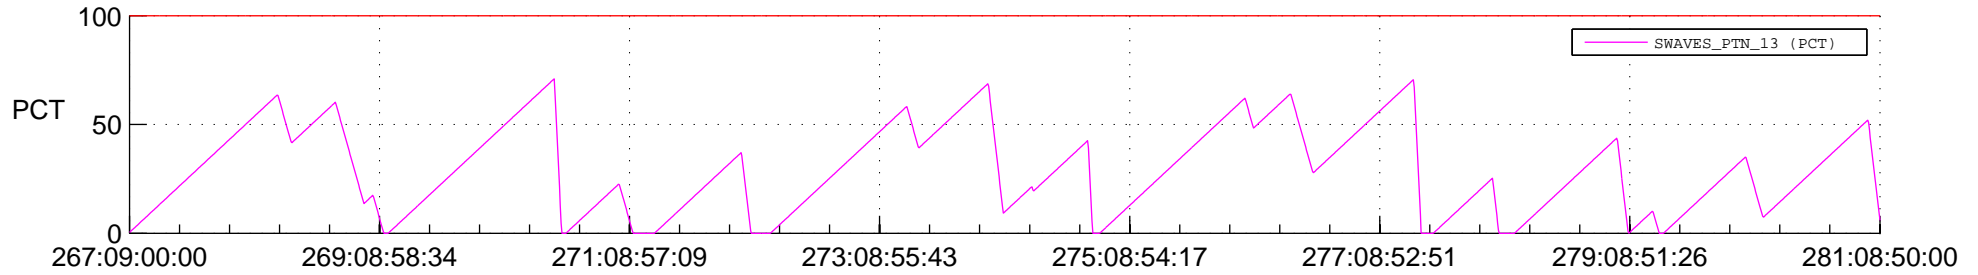

STEREO AHEAD SSR PCT Full Prediction

SWAVES_Percent_Full_Prediction

IMPACT_Percent_Full_Prediction

PLASTIC_Percent_Full_Prediction

Spacecraft_DownLink_Rate

Ground Time (2013:267:09:00:00.000 -2013:281:08:50:00.000)