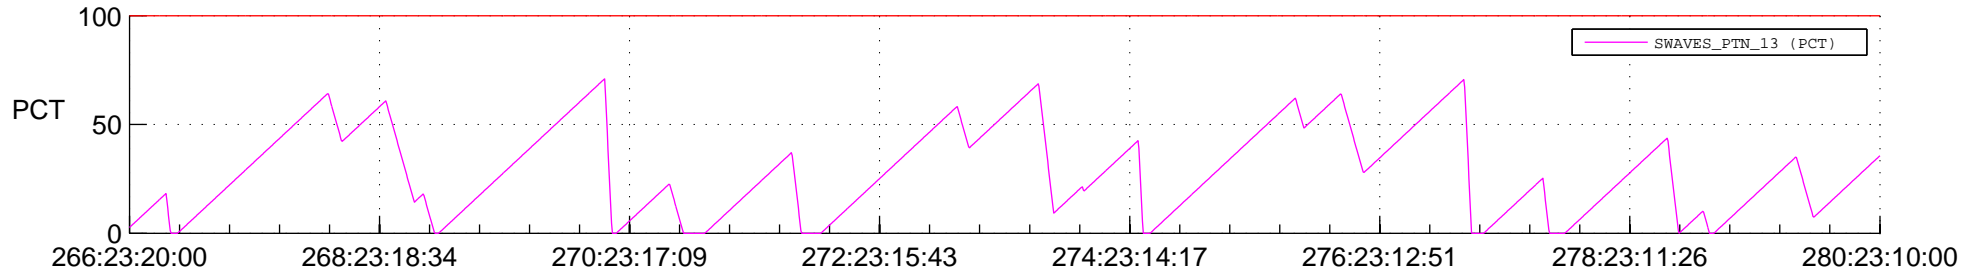

STEREO AHEAD SSR PCT Full Prediction

SWAVES_Percent_Full_Prediction

IMPACT_Percent_Full_Prediction

PLASTIC_Percent_Full_Prediction

Spacecraft_DownLink_Rate

Ground Time (2013:266:23:20:00.000 -2013:280:23:10:00.000)