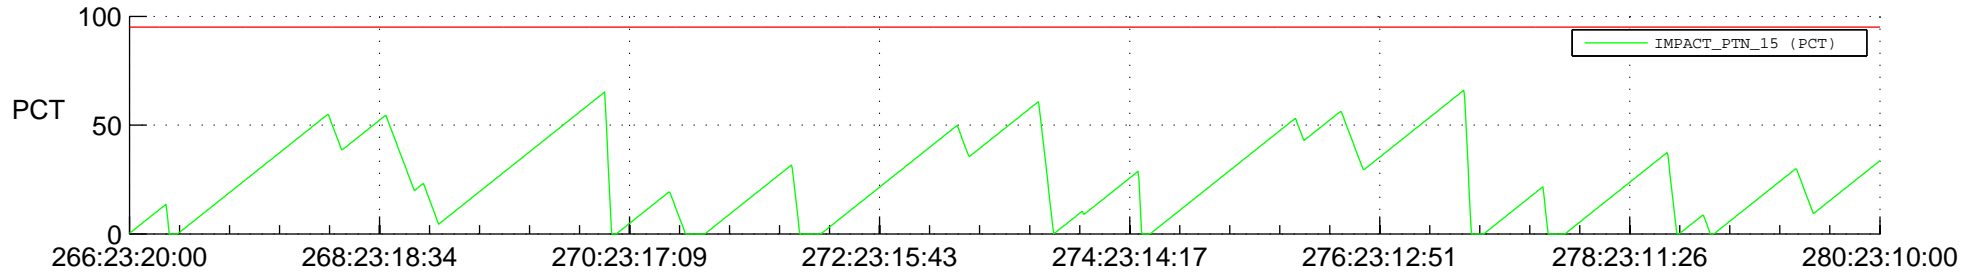

STEREO AHEAD SSR PCT Full Prediction

SWAVES_Percent_Full_Prediction

IMPACT_Percent_Full_Prediction

PLASTIC_Percent_Full_Prediction

Spacecraft_DownLink_Rate

Ground Time (2013:266:23:20:00.000 -2013:280:23:10:00.000)