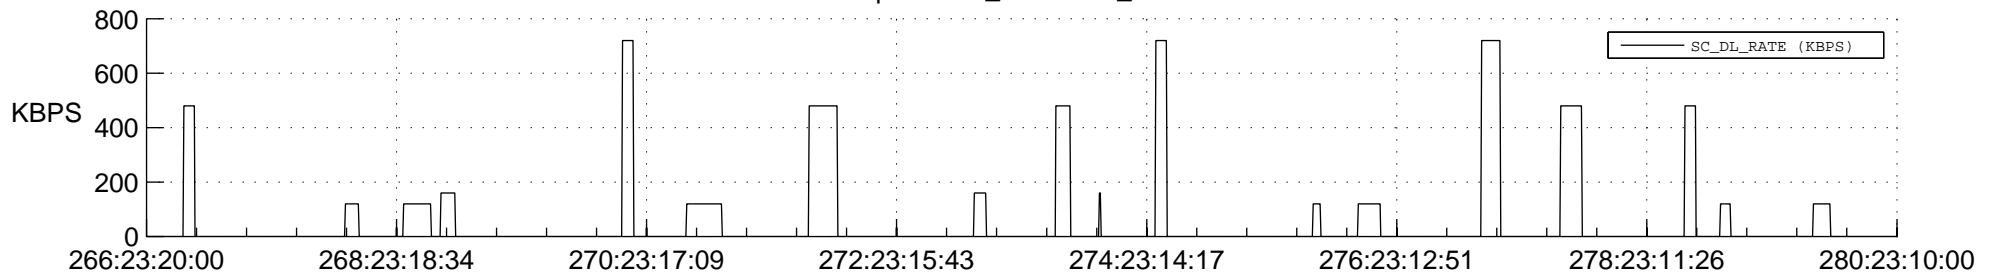

STEREO AHEAD SSR PCT Full Prediction

SWAVES_Percent_Full_Prediction

IMPACT_Percent_Full_Prediction

PLASTIC_Percent_Full_Prediction

Spacecraft_DownLink_Rate

Ground Time (2013:266:23:20:00.000 -2013:280:23:10:00.000)