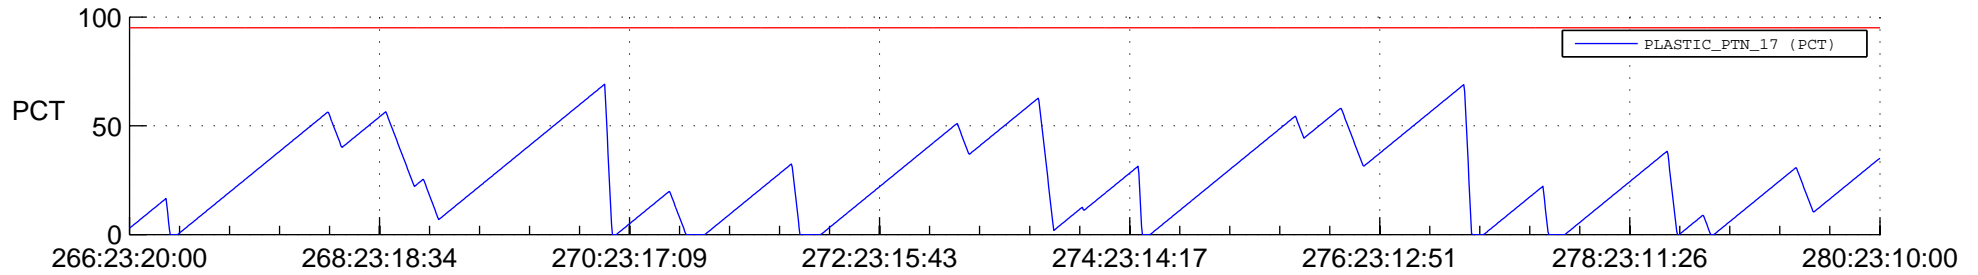

STEREO AHEAD SSR PCT Full Prediction

SWAVES_Percent_Full_Prediction

IMPACT_Percent_Full_Prediction

PLASTIC_Percent_Full_Prediction

Spacecraft_DownLink_Rate

Ground Time (2013:266:23:20:00.000 -2013:280:23:10:00.000)