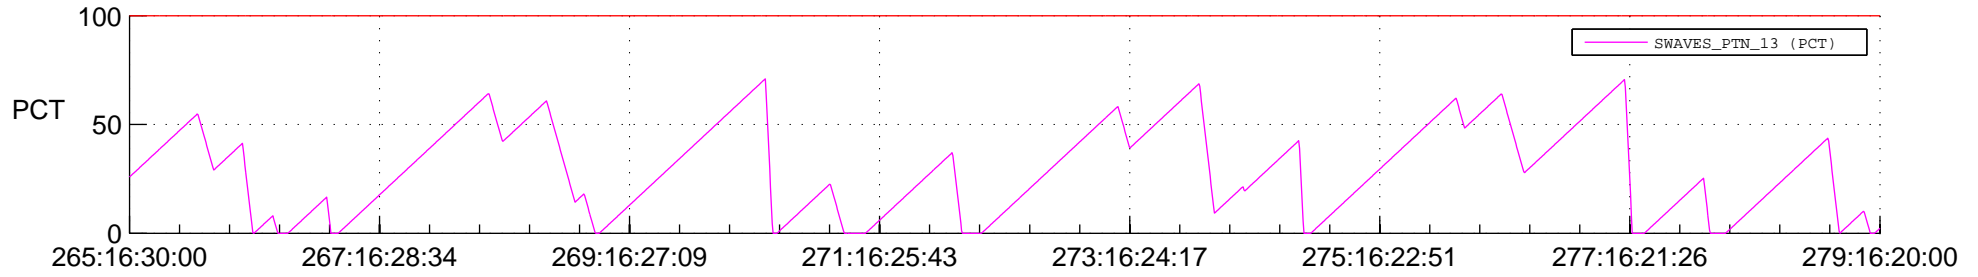

STEREO AHEAD SSR PCT Full Prediction

SWAVES_Percent_Full_Prediction

IMPACT_Percent_Full_Prediction

PLASTIC_Percent_Full_Prediction

Spacecraft_DownLink_Rate