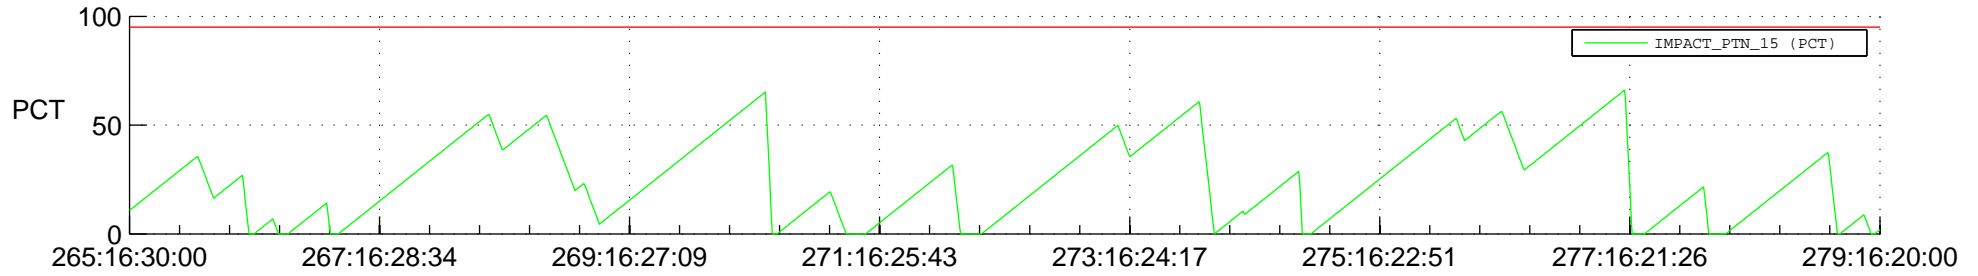

STEREO AHEAD SSR PCT Full Prediction

SWAVES_Percent_Full_Prediction

IMPACT_Percent_Full_Prediction

PLASTIC_Percent_Full_Prediction

Spacecraft_DownLink_Rate