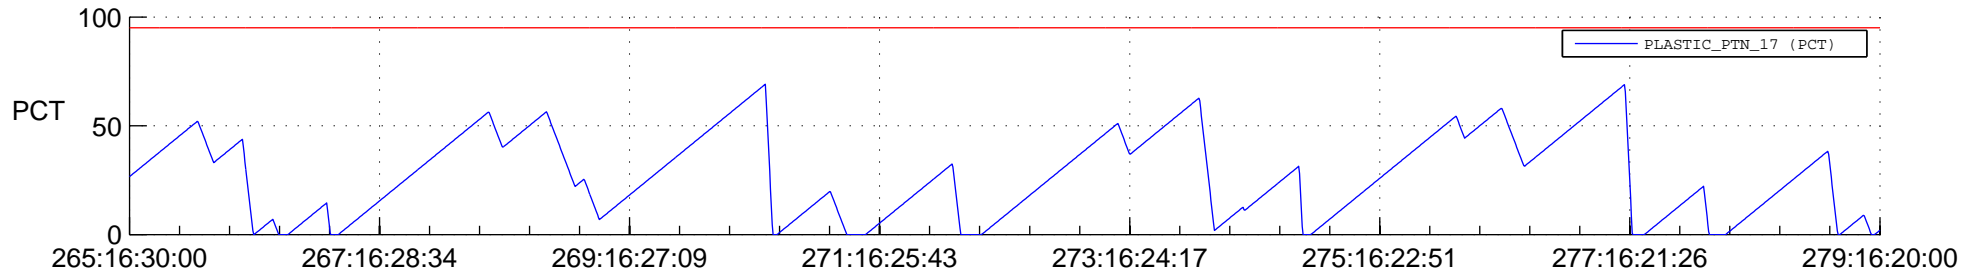

STEREO AHEAD SSR PCT Full Prediction

SWAVES_Percent_Full_Prediction

IMPACT_Percent_Full_Prediction

PLASTIC_Percent_Full_Prediction

Spacecraft_DownLink_Rate