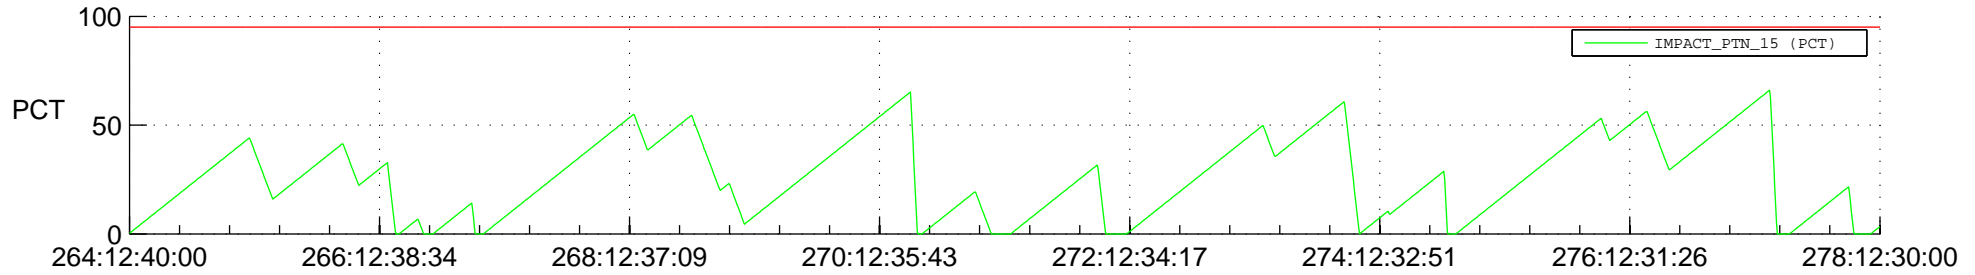

STEREO AHEAD SSR PCT Full Prediction

SWAVES_Percent_Full_Prediction

IMPACT_Percent_Full_Prediction

PLASTIC_Percent_Full_Prediction

Spacecraft_DownLink_Rate