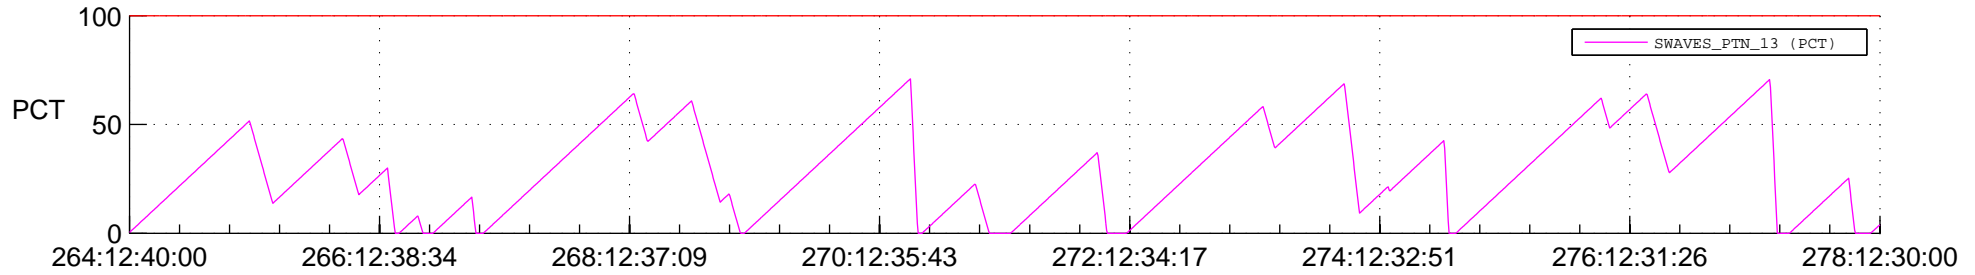

STEREO AHEAD SSR PCT Full Prediction

SWAVES_Percent_Full_Prediction

IMPACT_Percent_Full_Prediction

PLASTIC_Percent_Full_Prediction

Spacecraft_DownLink_Rate