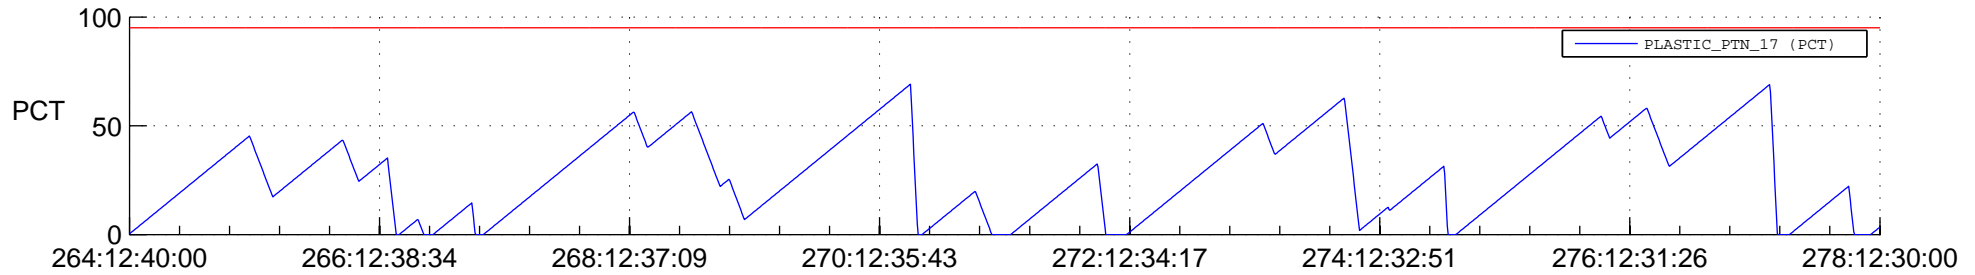

STEREO AHEAD SSR PCT Full Prediction

SWAVES_Percent_Full_Prediction

IMPACT_Percent_Full_Prediction

PLASTIC_Percent_Full_Prediction

Spacecraft_DownLink_Rate