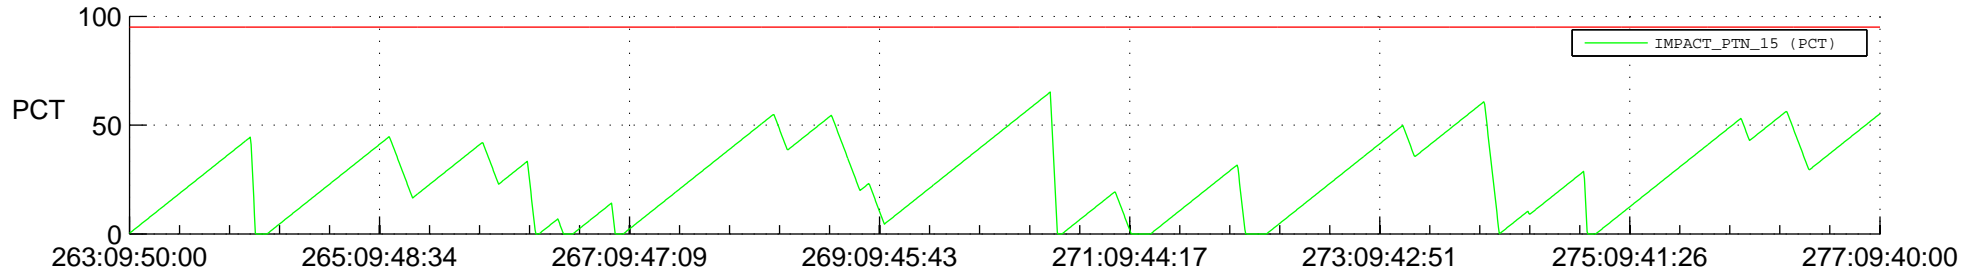

STEREO AHEAD SSR PCT Full Prediction

SWAVES_Percent_Full_Prediction

IMPACT_Percent_Full_Prediction

PLASTIC_Percent_Full_Prediction

Spacecraft_DownLink_Rate

Ground Time (2013:263:09:50:00.000 -2013:277:09:40:00.000)