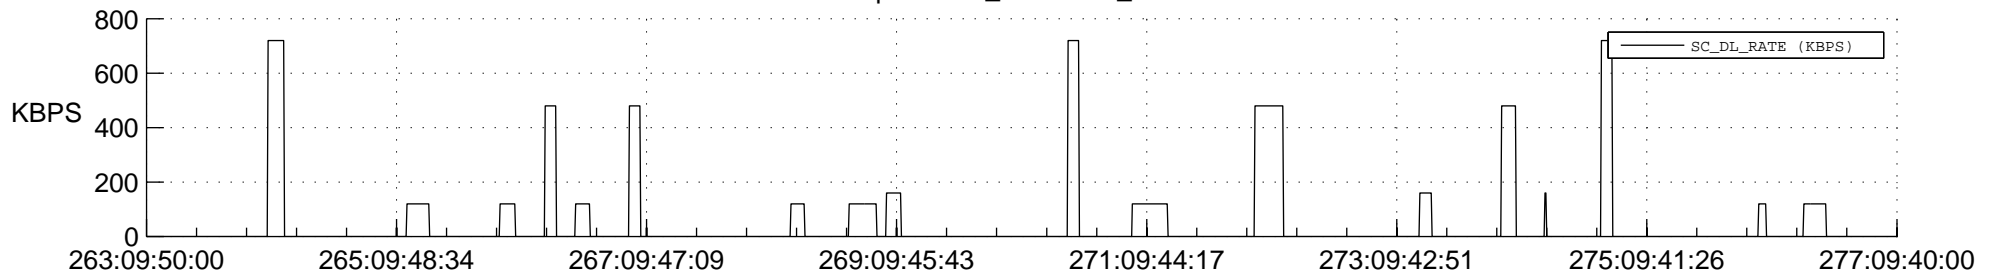

STEREO AHEAD SSR PCT Full Prediction

SWAVES_Percent_Full_Prediction

IMPACT_Percent_Full_Prediction

PLASTIC_Percent_Full_Prediction

Spacecraft_DownLink_Rate

Ground Time (2013:263:09:50:00.000 -2013:277:09:40:00.000)