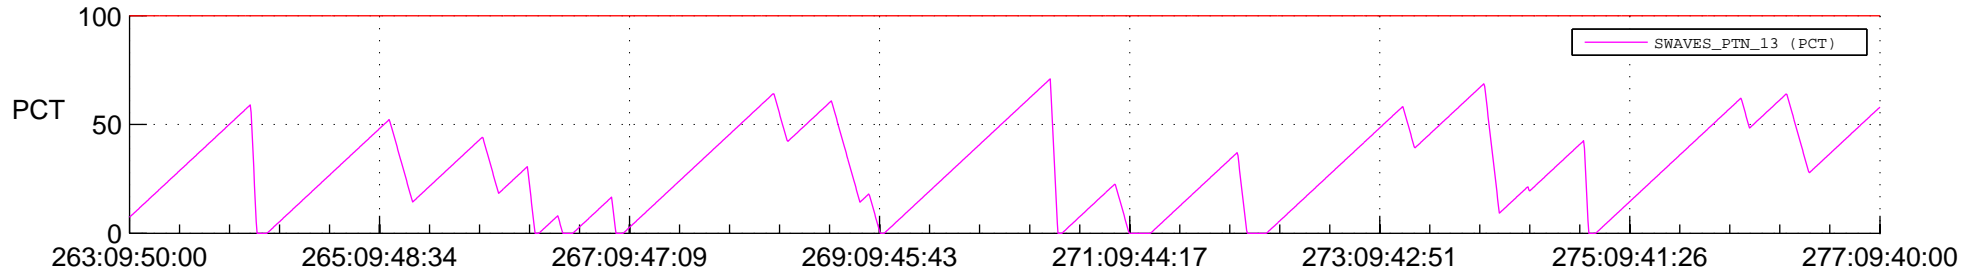

STEREO AHEAD SSR PCT Full Prediction

SWAVES_Percent_Full_Prediction

IMPACT_Percent_Full_Prediction

PLASTIC_Percent_Full_Prediction

Spacecraft_DownLink_Rate

Ground Time (2013:263:09:50:00.000 -2013:277:09:40:00.000)