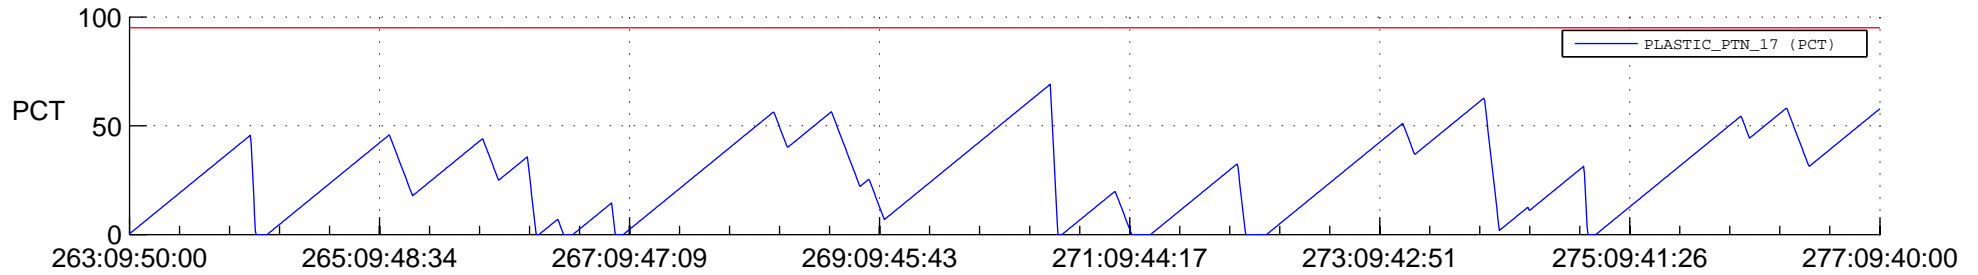

STEREO AHEAD SSR PCT Full Prediction

SWAVES_Percent_Full_Prediction

IMPACT_Percent_Full_Prediction

PLASTIC_Percent_Full_Prediction

Spacecraft_DownLink_Rate

Ground Time (2013:263:09:50:00.000 -2013:277:09:40:00.000)