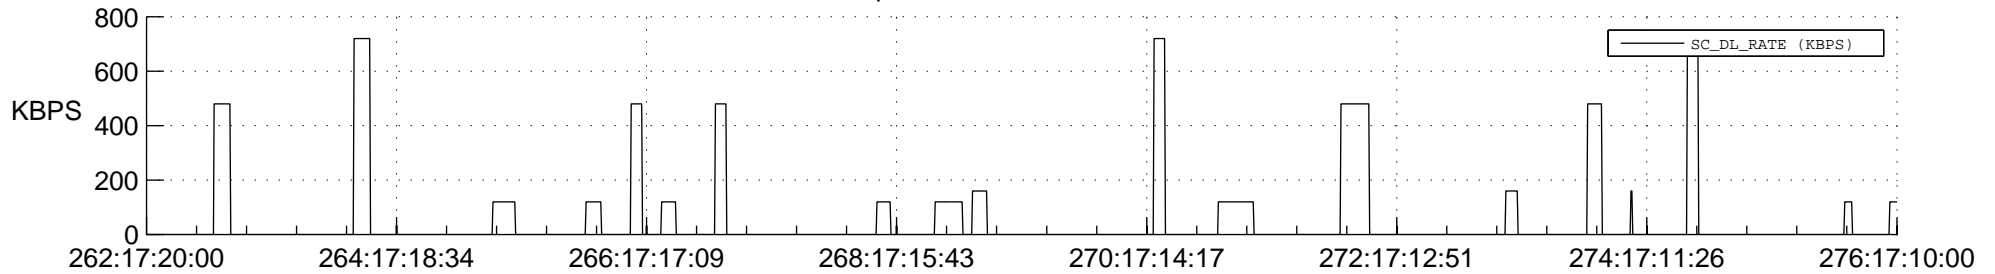

## Spacecraft\_DownLink\_Rate

Ground Time (2013:262:17:20:00.000 -2013:276:17:10:00.000)