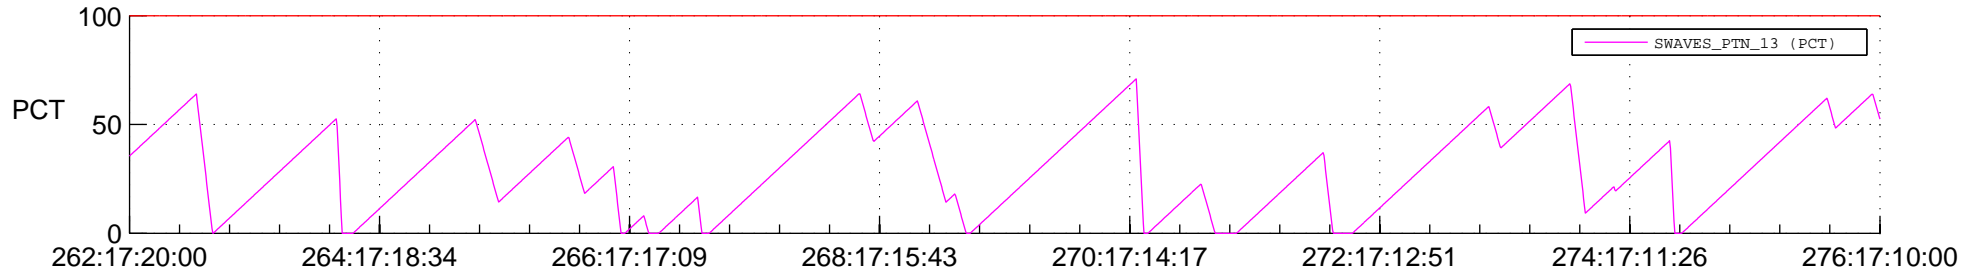

# STEREO AHEAD SSR PCT Full Prediction

## SWAVES\_Percent\_Full\_Prediction

## Spacecraft\_DownLink\_Rate

Ground Time (2013:262:17:20:00.000 -2013:276:17:10:00.000)