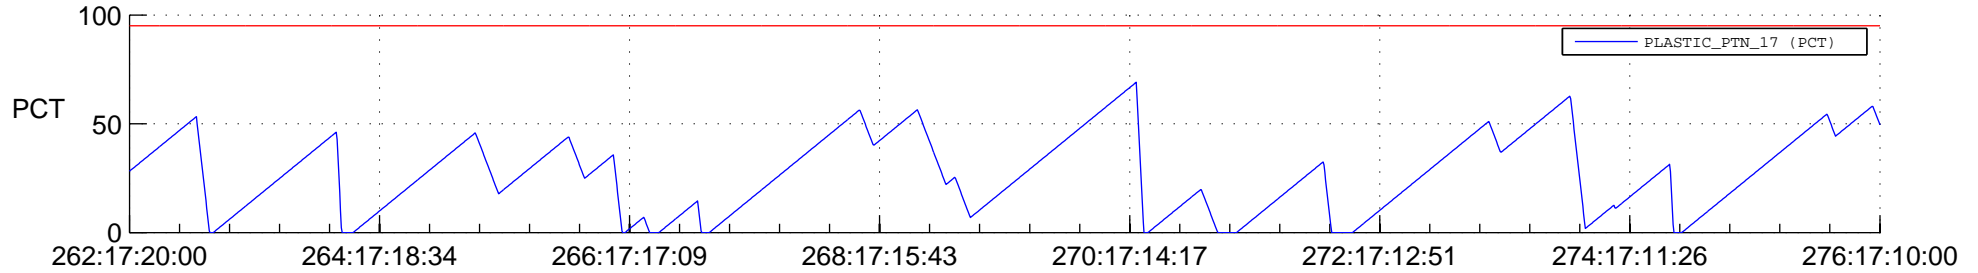

# STEREO AHEAD SSR PCT Full Prediction

## SWAVES\_Percent\_Full\_Prediction

## Spacecraft\_DownLink\_Rate

Ground Time (2013:262:17:20:00.000 -2013:276:17:10:00.000)