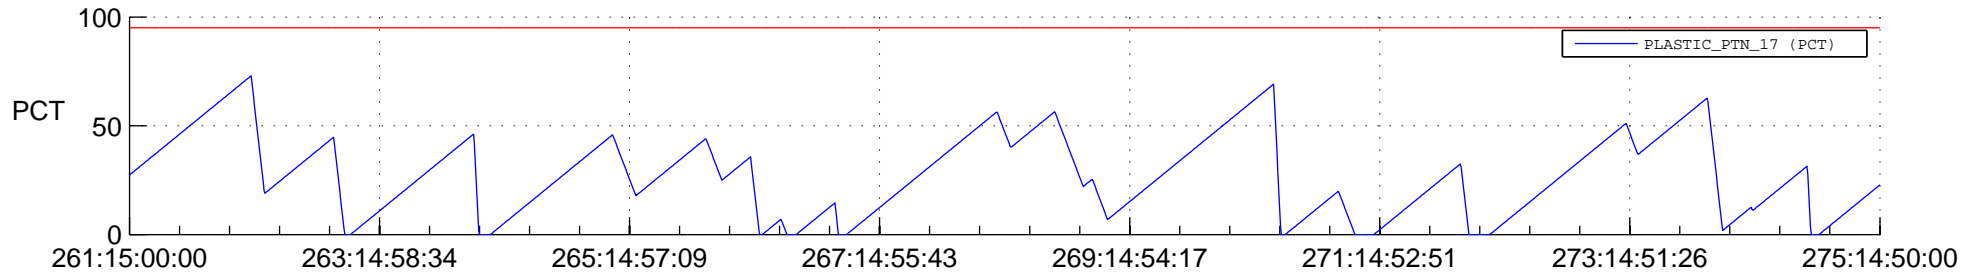

STEREO AHEAD SSR PCT Full Prediction

SWAVES_Percent_Full_Prediction

IMPACT_Percent_Full_Prediction

PLASTIC_Percent_Full_Prediction

Spacecraft_DownLink_Rate

Ground Time (2013:261:15:00:00.000 -2013:275:14:50:00.000)