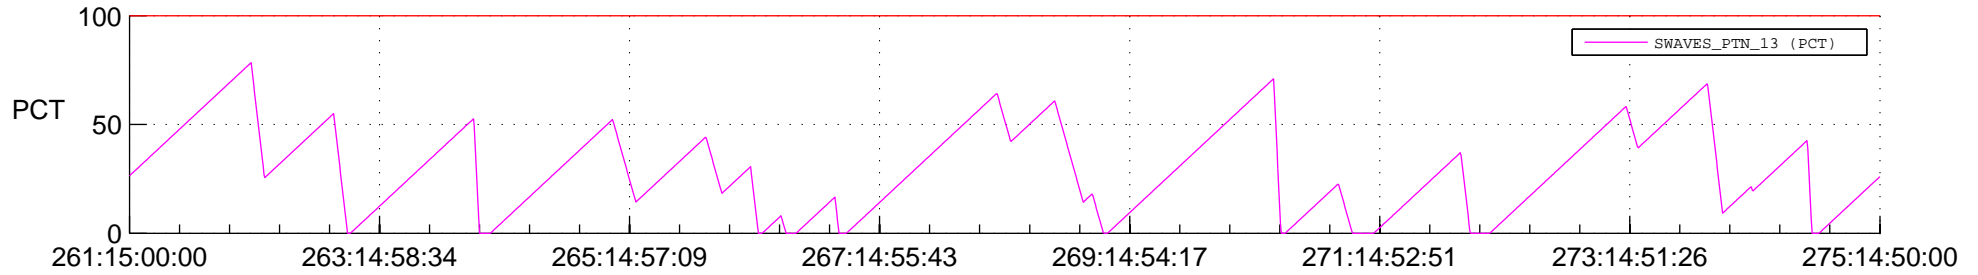

STEREO AHEAD SSR PCT Full Prediction

SWAVES_Percent_Full_Prediction

IMPACT_Percent_Full_Prediction

PLASTIC_Percent_Full_Prediction

Spacecraft_DownLink_Rate

Ground Time (2013:261:15:00:00.000 -2013:275:14:50:00.000)