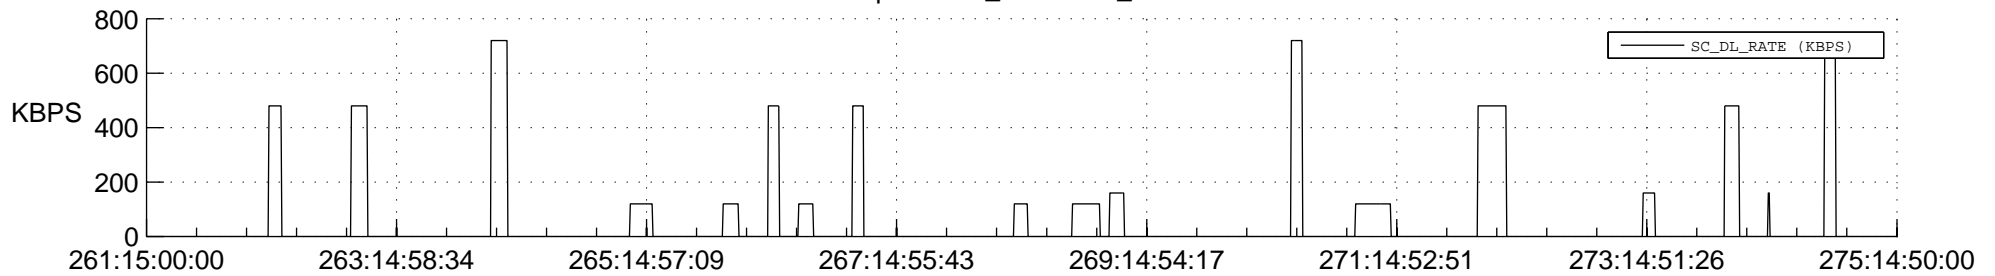

STEREO AHEAD SSR PCT Full Prediction

SWAVES_Percent_Full_Prediction

IMPACT_Percent_Full_Prediction

PLASTIC_Percent_Full_Prediction

Spacecraft_DownLink_Rate

Ground Time (2013:261:15:00:00.000 -2013:275:14:50:00.000)