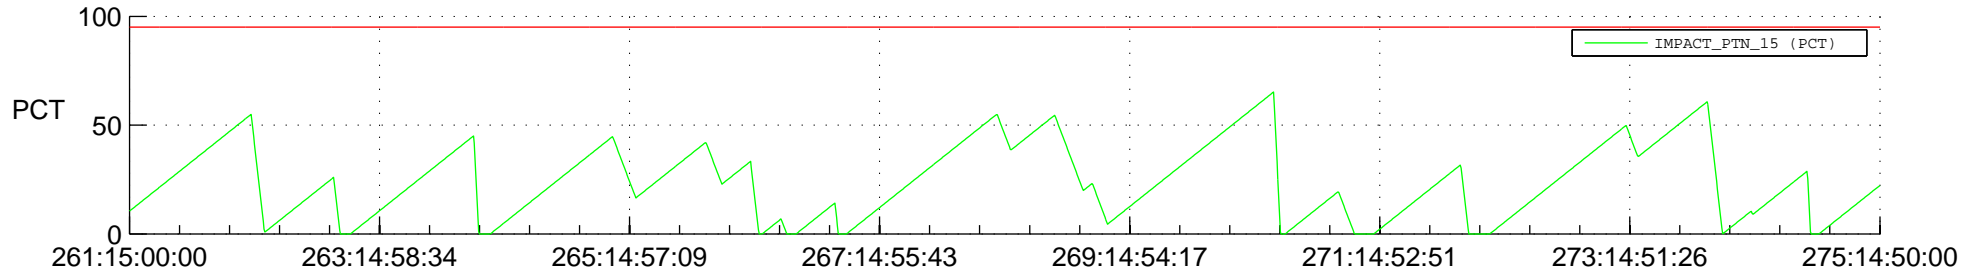

STEREO AHEAD SSR PCT Full Prediction

SWAVES_Percent_Full_Prediction

IMPACT_Percent_Full_Prediction

PLASTIC_Percent_Full_Prediction

Spacecraft_DownLink_Rate

Ground Time (2013:261:15:00:00.000 -2013:275:14:50:00.000)