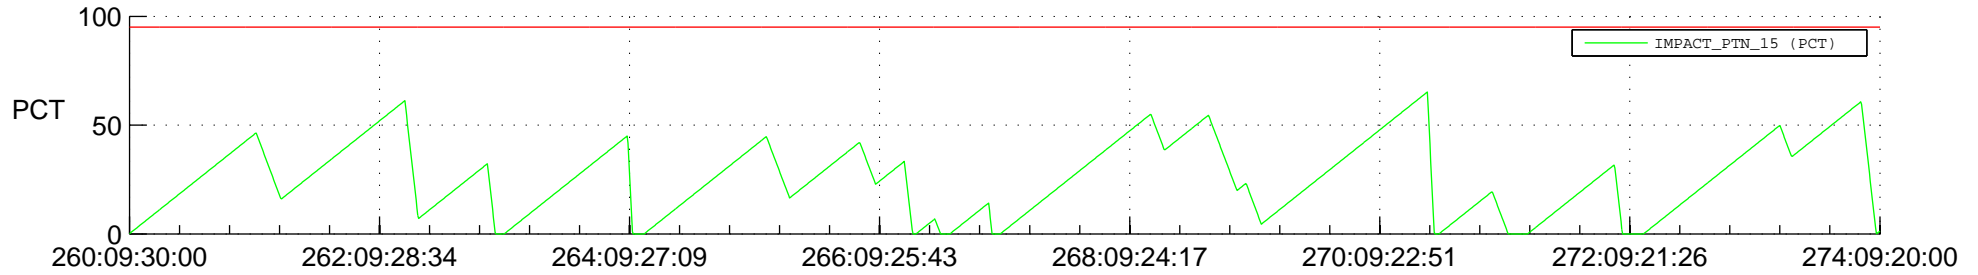

IMPACT_Percent_Full_Prediction