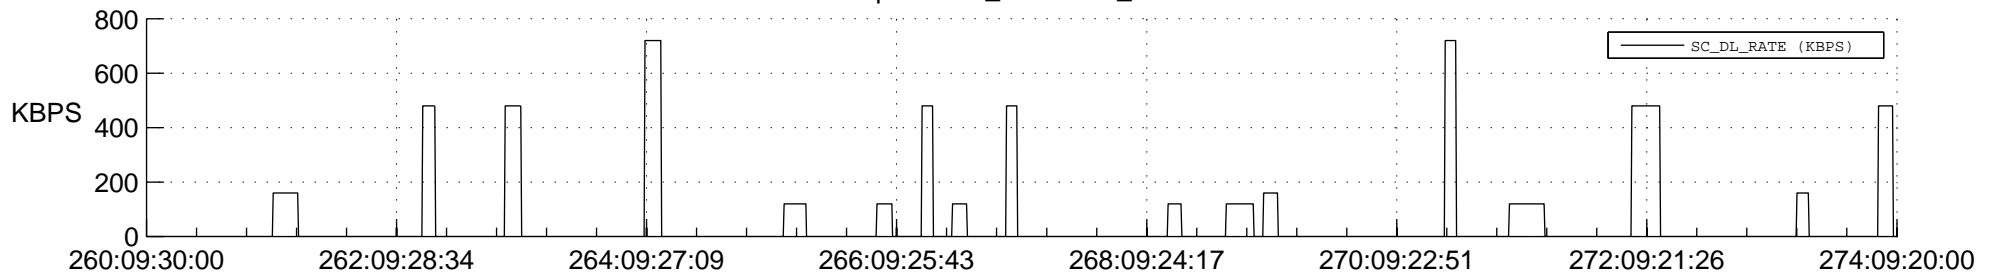

## Spacecraft\_DownLink\_Rate

Ground Time (2013:260:09:30:00.000 -2013:274:09:20:00.000)