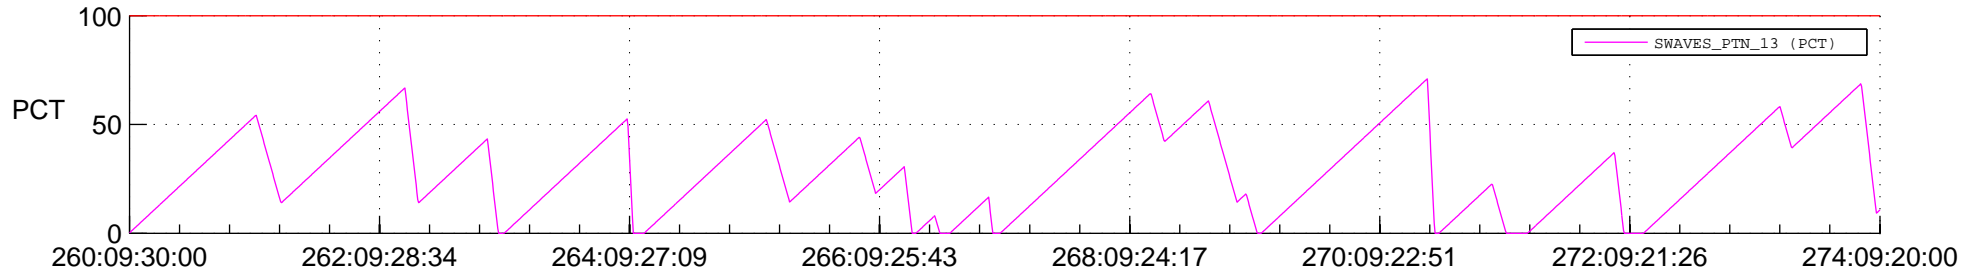

## SWAVES\_Percent\_Full\_Prediction

## Spacecraft\_DownLink\_Rate

Ground Time (2013:260:09:30:00.000 -2013:274:09:20:00.000)