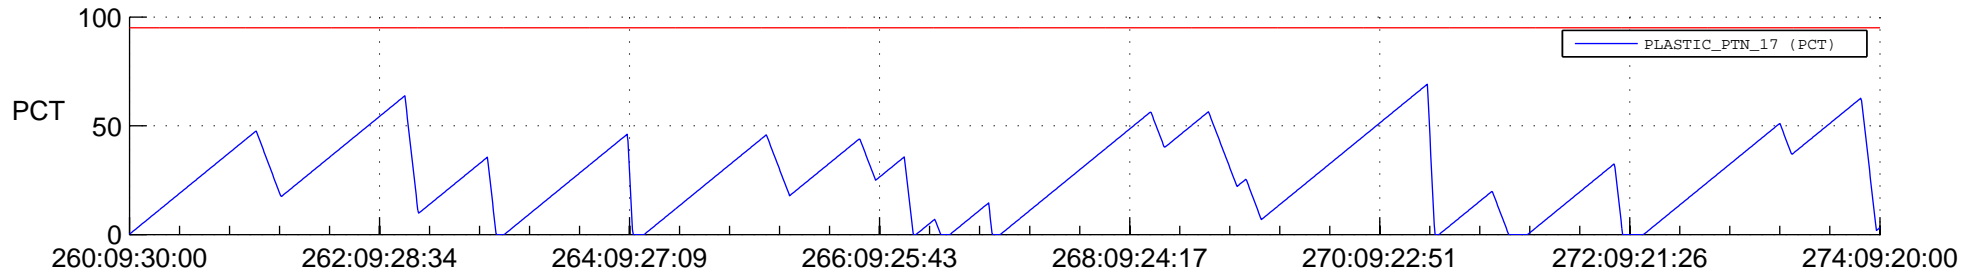

# STEREO AHEAD SSR PCT Full Prediction

## SWAVES\_Percent\_Full\_Prediction

## Spacecraft\_DownLink\_Rate

Ground Time (2013:260:09:30:00.000 -2013:274:09:20:00.000)