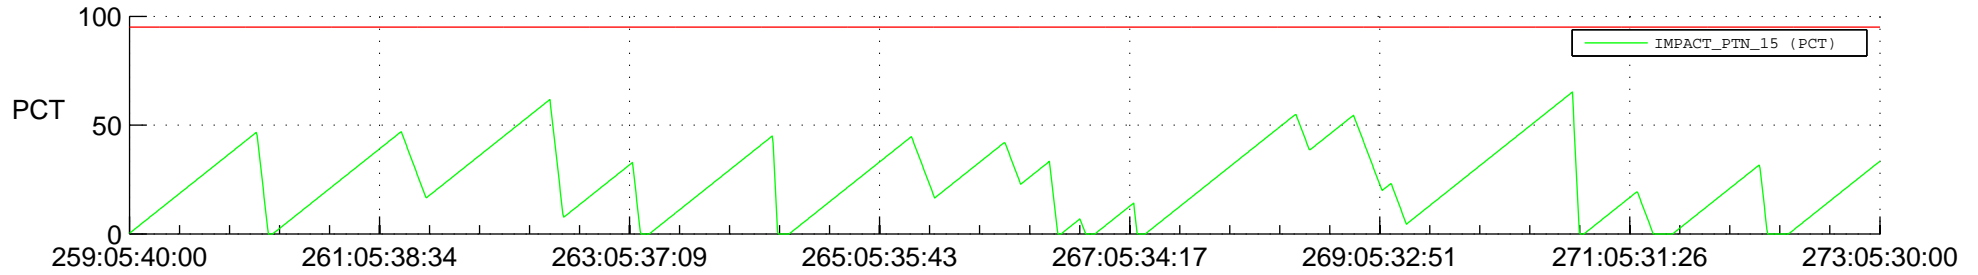

STEREO AHEAD SSR PCT Full Prediction

SWAVES_Percent_Full_Prediction

IMPACT_Percent_Full_Prediction

PLASTIC_Percent_Full_Prediction

Spacecraft_DownLink_Rate

Ground Time (2013:259:05:40:00.000 -2013:273:05:30:00.000)