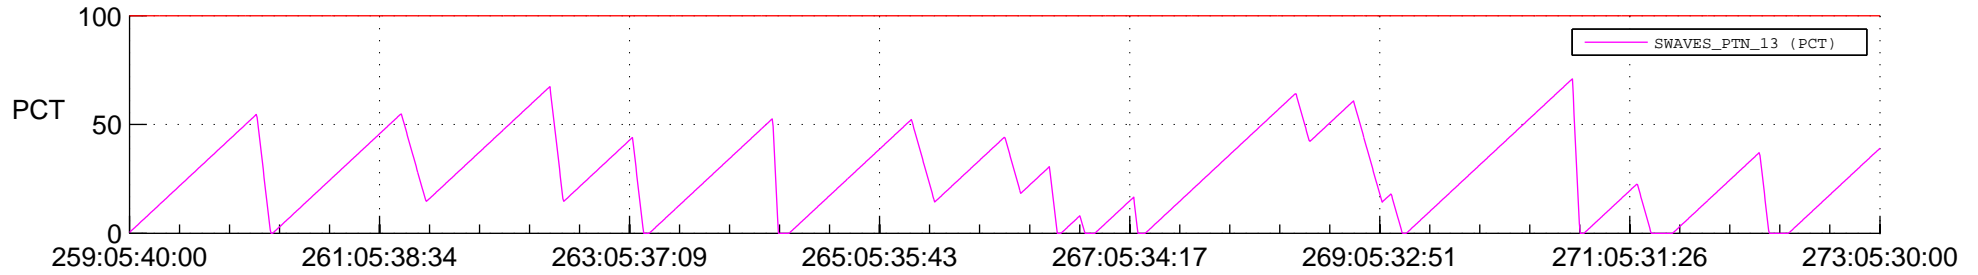

STEREO AHEAD SSR PCT Full Prediction

SWAVES_Percent_Full_Prediction

IMPACT_Percent_Full_Prediction

PLASTIC_Percent_Full_Prediction

Spacecraft_DownLink_Rate

Ground Time (2013:259:05:40:00.000 -2013:273:05:30:00.000)