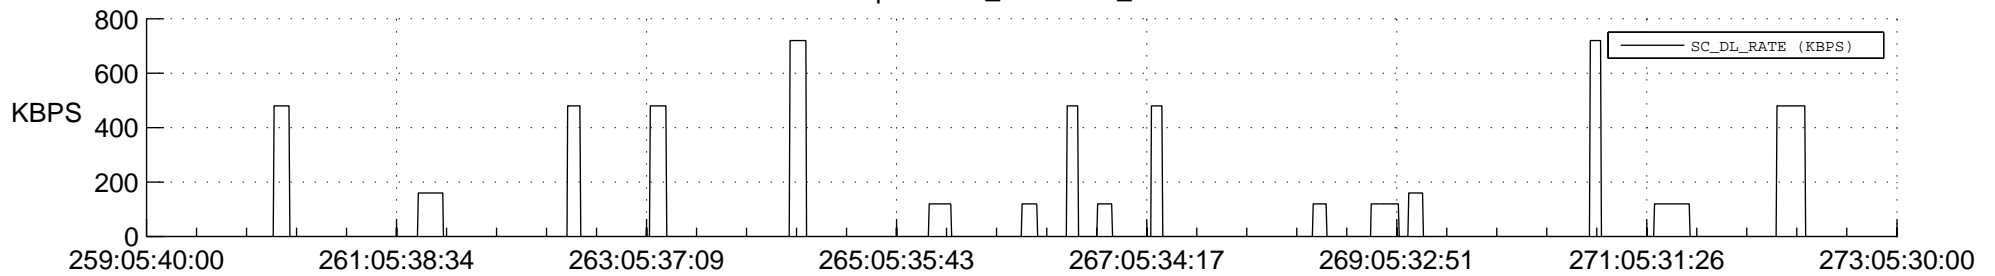

STEREO AHEAD SSR PCT Full Prediction

SWAVES_Percent_Full_Prediction

IMPACT_Percent_Full_Prediction

PLASTIC_Percent_Full_Prediction

Spacecraft_DownLink_Rate

Ground Time (2013:259:05:40:00.000 -2013:273:05:30:00.000)