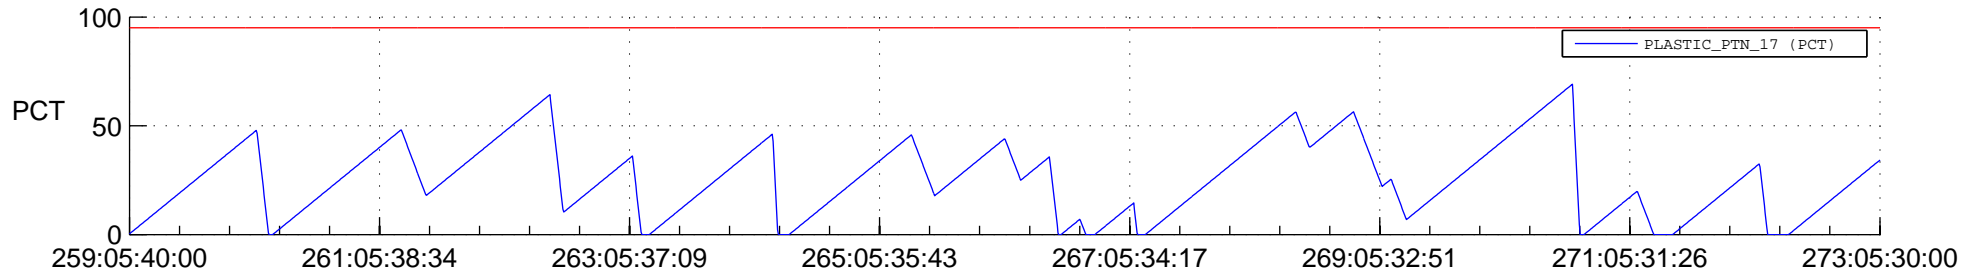

STEREO AHEAD SSR PCT Full Prediction

SWAVES_Percent_Full_Prediction

IMPACT_Percent_Full_Prediction

PLASTIC_Percent_Full_Prediction

Spacecraft_DownLink_Rate

Ground Time (2013:259:05:40:00.000 -2013:273:05:30:00.000)