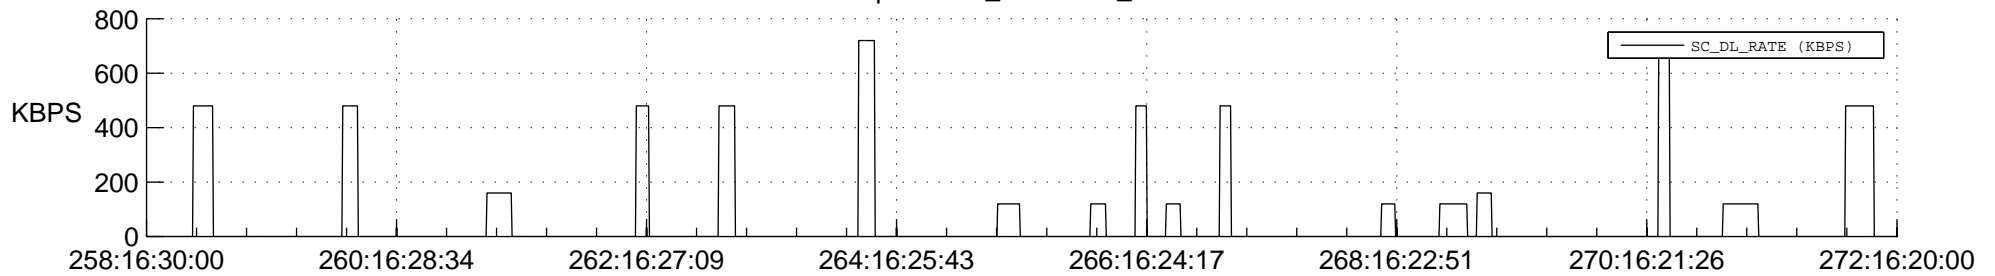

STEREO AHEAD SSR PCT Full Prediction

SWAVES_Percent_Full_Prediction

IMPACT_Percent_Full_Prediction

PLASTIC_Percent_Full_Prediction

Spacecraft_DownLink_Rate

Ground Time (2013:258:16:30:00.000 -2013:272:16:20:00.000)