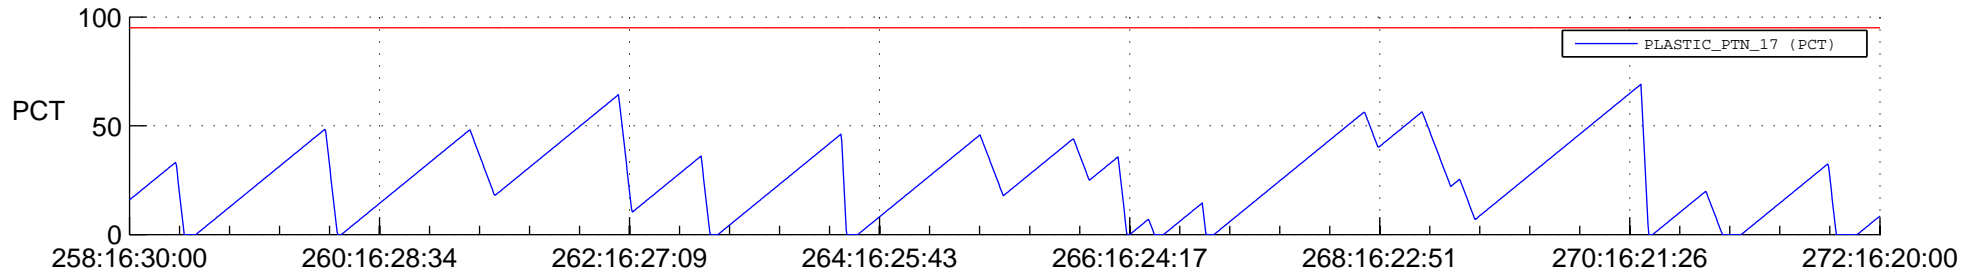

STEREO AHEAD SSR PCT Full Prediction

SWAVES_Percent_Full_Prediction

IMPACT_Percent_Full_Prediction

PLASTIC_Percent_Full_Prediction

Spacecraft_DownLink_Rate

Ground Time (2013:258:16:30:00.000 -2013:272:16:20:00.000)