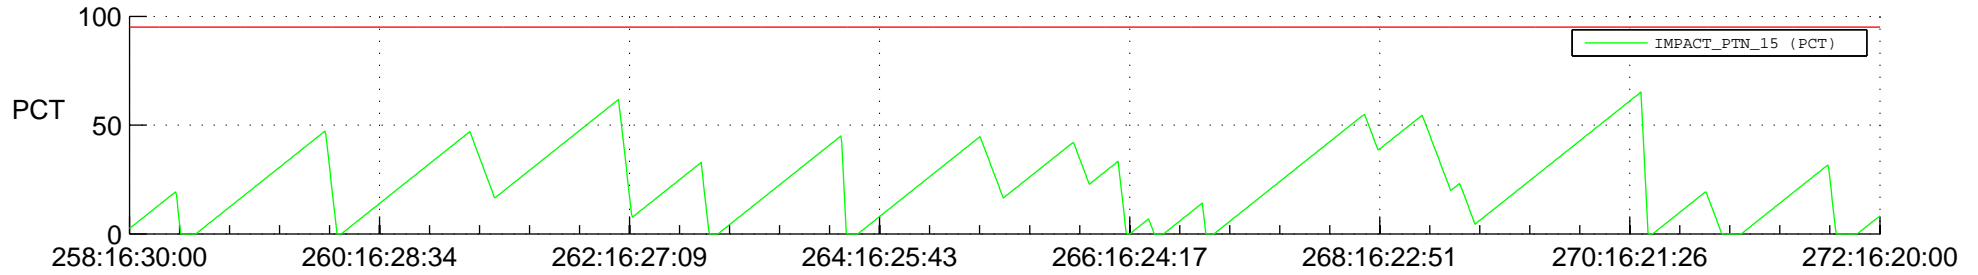

STEREO AHEAD SSR PCT Full Prediction

SWAVES_Percent_Full_Prediction

IMPACT_Percent_Full_Prediction

PLASTIC_Percent_Full_Prediction

Spacecraft_DownLink_Rate

Ground Time (2013:258:16:30:00.000 -2013:272:16:20:00.000)