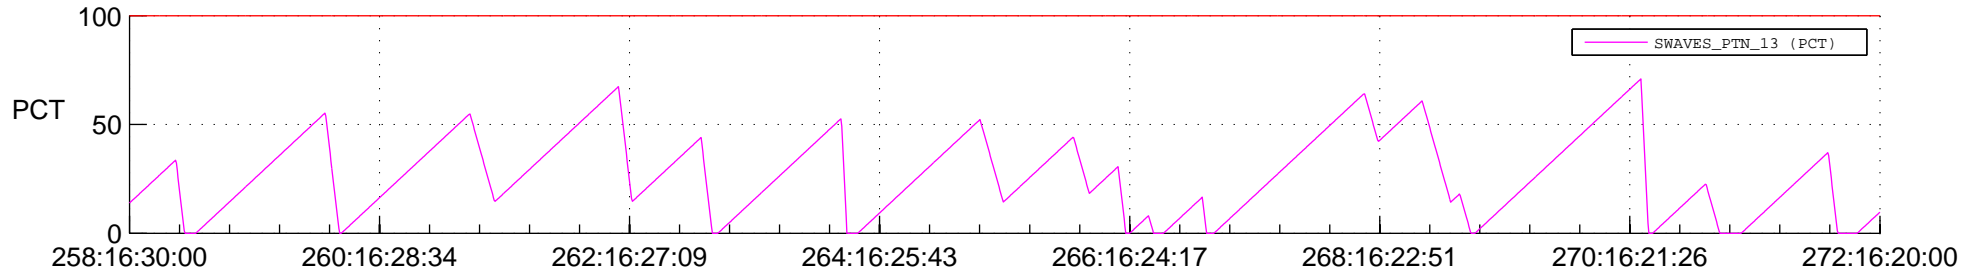

STEREO AHEAD SSR PCT Full Prediction

SWAVES_Percent_Full_Prediction

IMPACT_Percent_Full_Prediction

PLASTIC_Percent_Full_Prediction

Spacecraft_DownLink_Rate

Ground Time (2013:258:16:30:00.000 -2013:272:16:20:00.000)