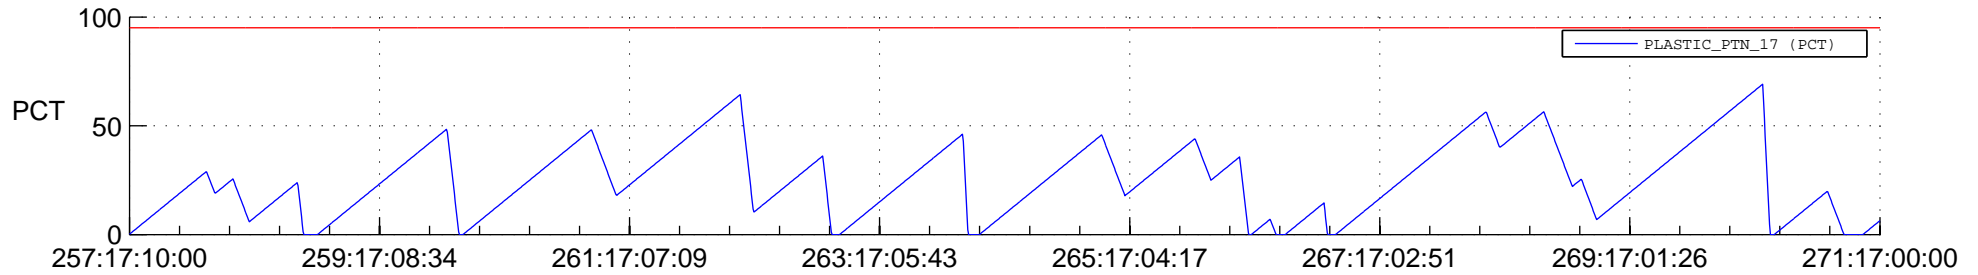

STEREO AHEAD SSR PCT Full Prediction

SWAVES_Percent_Full_Prediction

IMPACT_Percent_Full_Prediction

PLASTIC_Percent_Full_Prediction

Spacecraft_DownLink_Rate

Ground Time (2013:257:17:10:00.000 -2013:271:17:00:00.000)