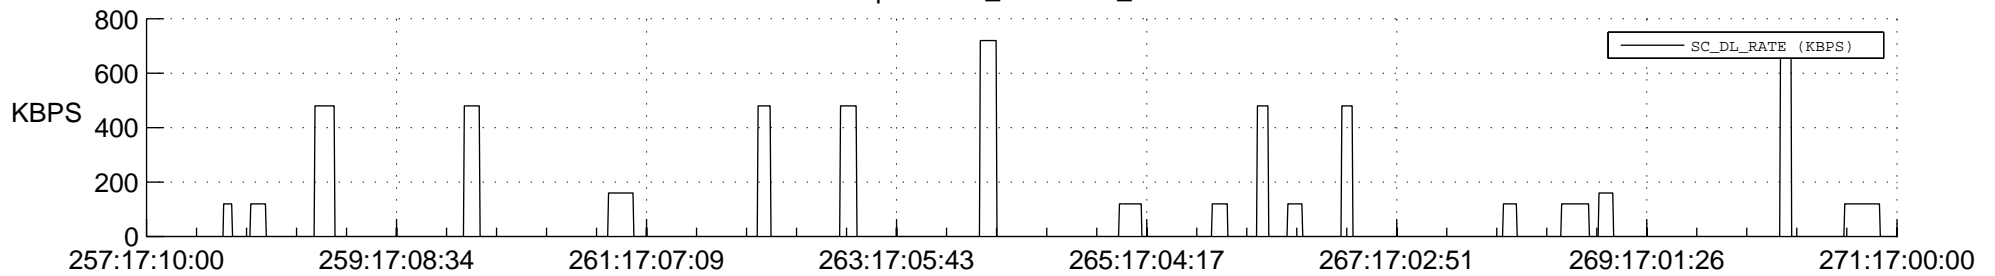

STEREO AHEAD SSR PCT Full Prediction

SWAVES_Percent_Full_Prediction

IMPACT_Percent_Full_Prediction

PLASTIC_Percent_Full_Prediction

Spacecraft_DownLink_Rate

Ground Time (2013:257:17:10:00.000 -2013:271:17:00:00.000)