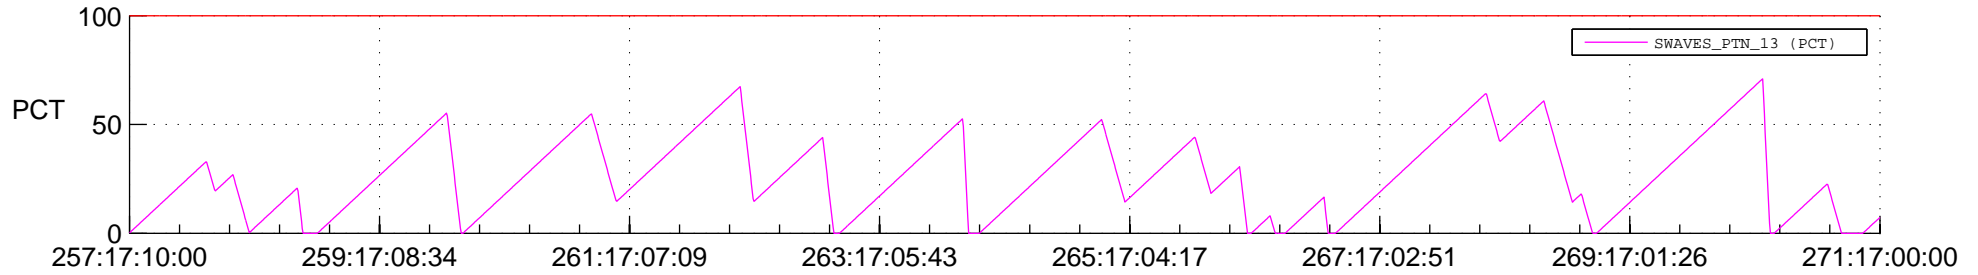

STEREO AHEAD SSR PCT Full Prediction

SWAVES_Percent_Full_Prediction

IMPACT_Percent_Full_Prediction

PLASTIC_Percent_Full_Prediction

Spacecraft_DownLink_Rate

Ground Time (2013:257:17:10:00.000 -2013:271:17:00:00.000)