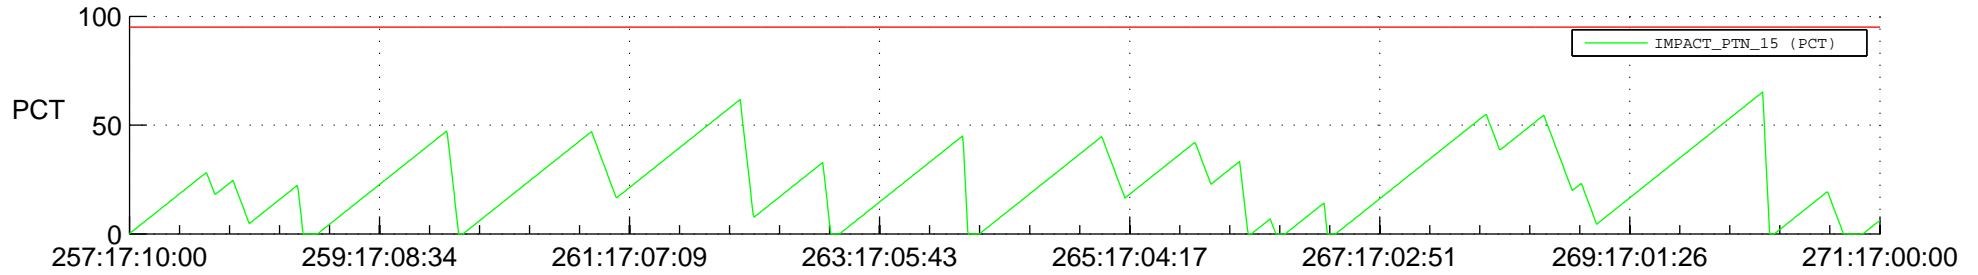

STEREO AHEAD SSR PCT Full Prediction

SWAVES_Percent_Full_Prediction

IMPACT_Percent_Full_Prediction

PLASTIC_Percent_Full_Prediction

Spacecraft_DownLink_Rate

Ground Time (2013:257:17:10:00.000 -2013:271:17:00:00.000)