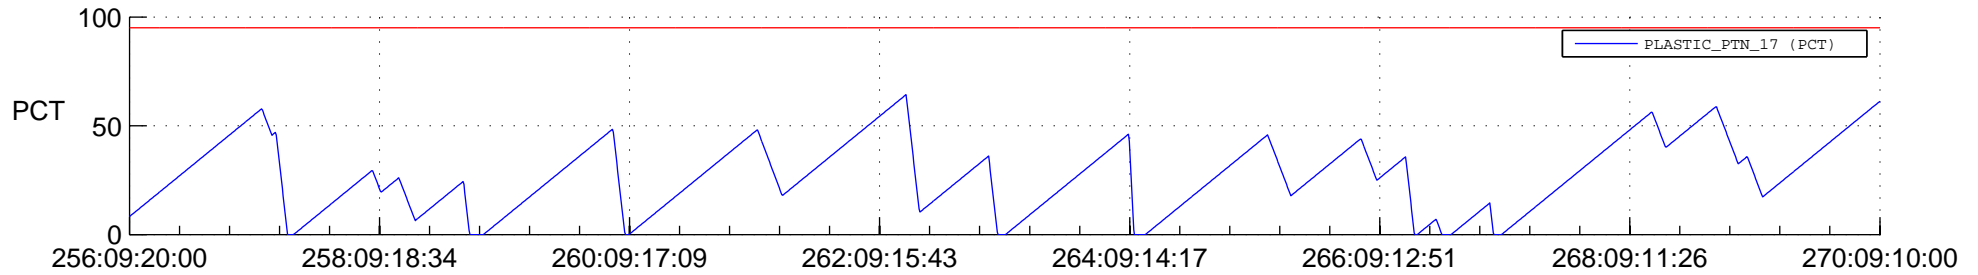

STEREO AHEAD SSR PCT Full Prediction

SWAVES_Percent_Full_Prediction

IMPACT_Percent_Full_Prediction

PLASTIC_Percent_Full_Prediction

Spacecraft_DownLink_Rate

Ground Time (2013:256:09:20:00.000 -2013:270:09:10:00.000)