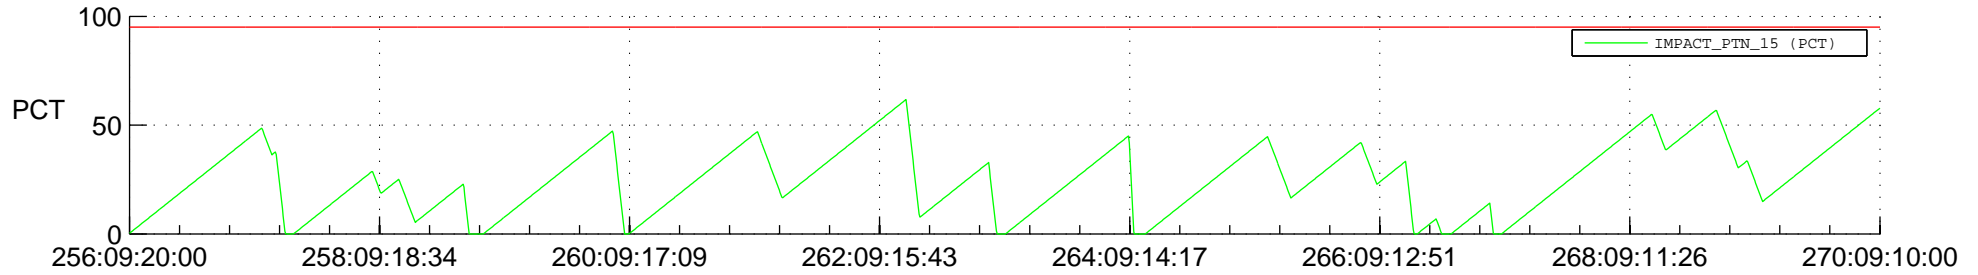

STEREO AHEAD SSR PCT Full Prediction

SWAVES_Percent_Full_Prediction

IMPACT_Percent_Full_Prediction

PLASTIC_Percent_Full_Prediction

Spacecraft_DownLink_Rate

Ground Time (2013:256:09:20:00.000 -2013:270:09:10:00.000)