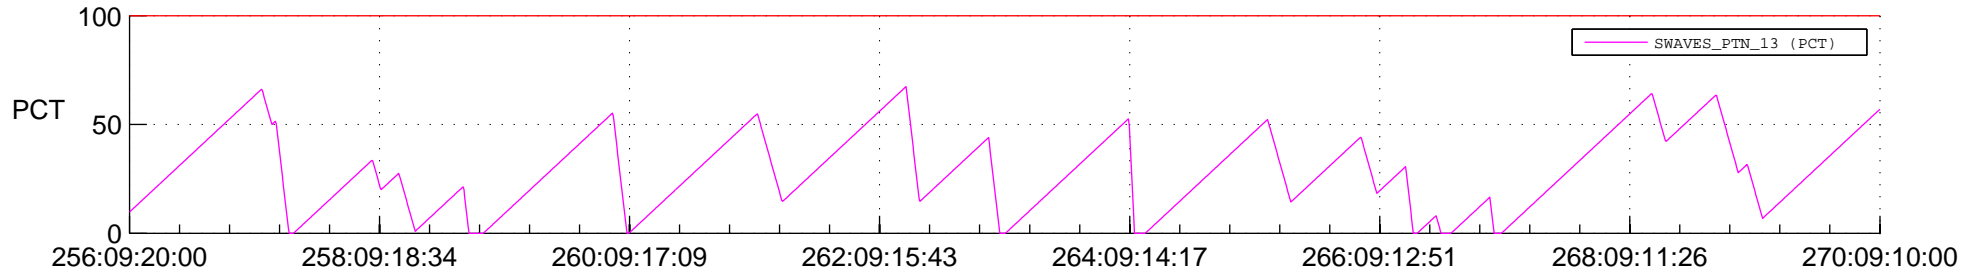

STEREO AHEAD SSR PCT Full Prediction

SWAVES_Percent_Full_Prediction

IMPACT_Percent_Full_Prediction

PLASTIC_Percent_Full_Prediction

Spacecraft_DownLink_Rate

Ground Time (2013:256:09:20:00.000 -2013:270:09:10:00.000)