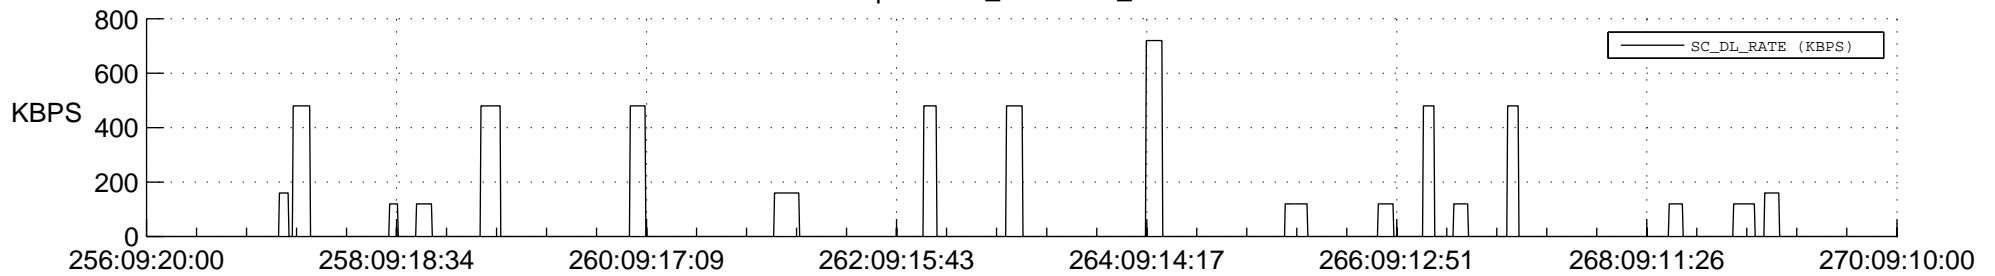

STEREO AHEAD SSR PCT Full Prediction

SWAVES_Percent_Full_Prediction

IMPACT_Percent_Full_Prediction

PLASTIC_Percent_Full_Prediction

Spacecraft_DownLink_Rate

Ground Time (2013:256:09:20:00.000 -2013:270:09:10:00.000)