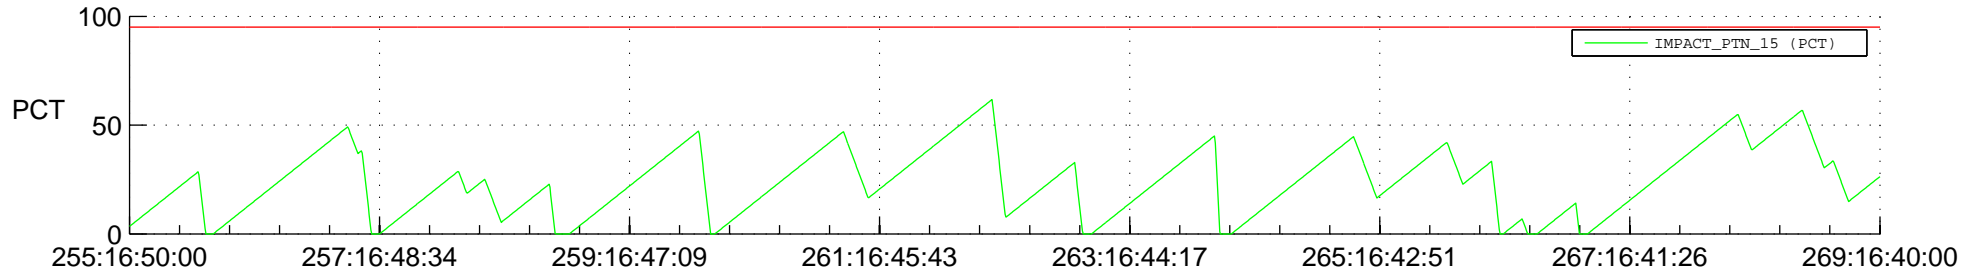

IMPACT_Percent_Full_Prediction