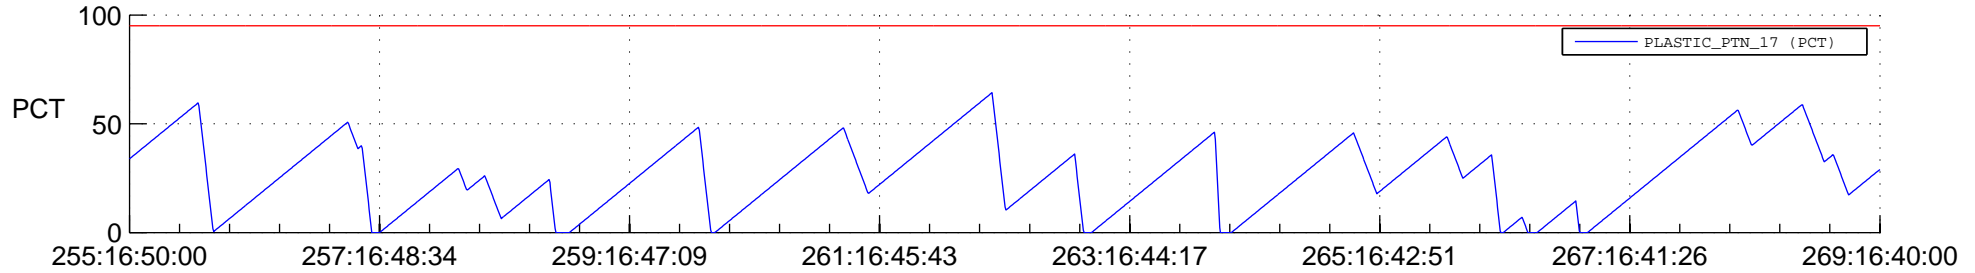

PLASTIC_Percent_Full_Prediction