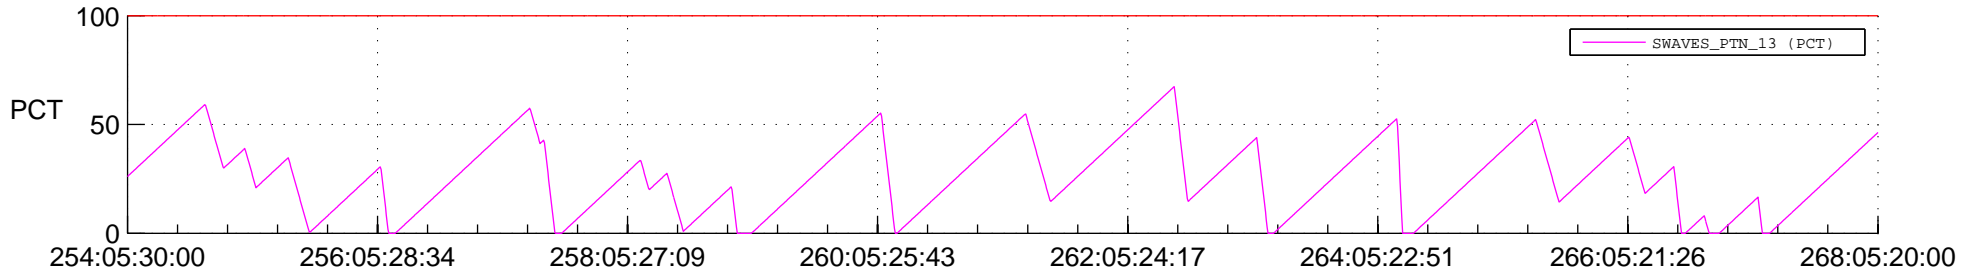

STEREO AHEAD SSR PCT Full Prediction

SWAVES_Percent_Full_Prediction

IMPACT_Percent_Full_Prediction

PLASTIC_Percent_Full_Prediction

Spacecraft_DownLink_Rate

Ground Time (2013:254:05:30:00.000 -2013:268:05:20:00.000)