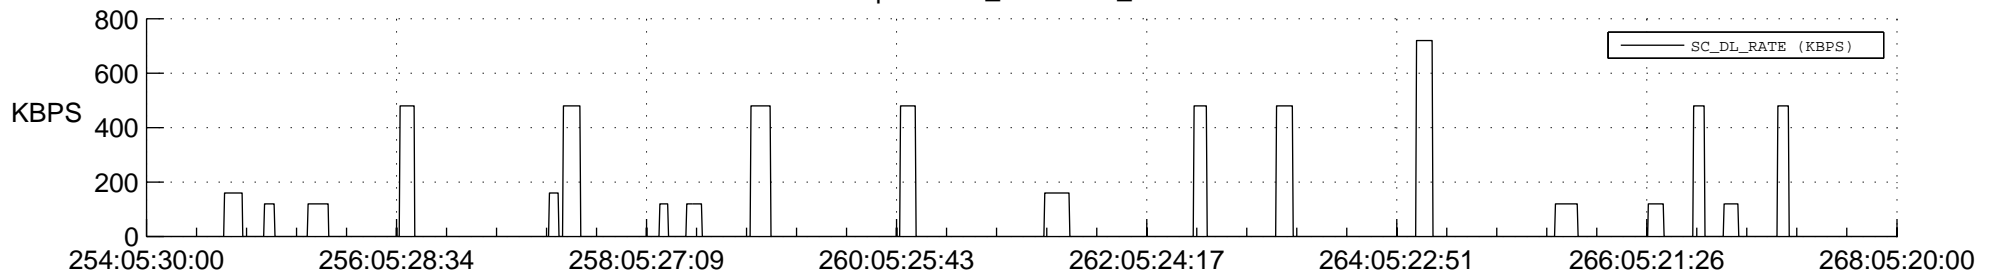

STEREO AHEAD SSR PCT Full Prediction

SWAVES_Percent_Full_Prediction

IMPACT_Percent_Full_Prediction

PLASTIC_Percent_Full_Prediction

Spacecraft_DownLink_Rate

Ground Time (2013:254:05:30:00.000 -2013:268:05:20:00.000)