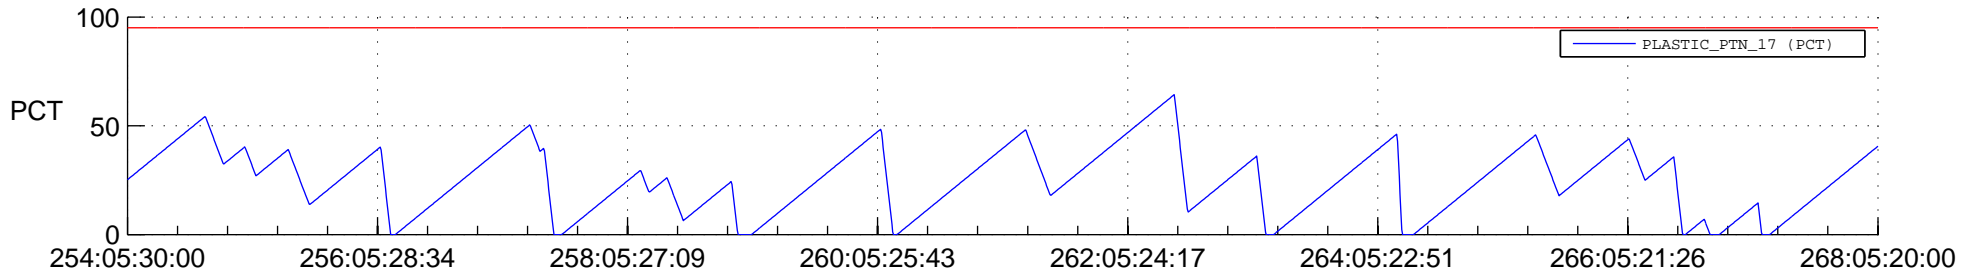

STEREO AHEAD SSR PCT Full Prediction

SWAVES_Percent_Full_Prediction

IMPACT_Percent_Full_Prediction

PLASTIC_Percent_Full_Prediction

Spacecraft_DownLink_Rate

Ground Time (2013:254:05:30:00.000 -2013:268:05:20:00.000)