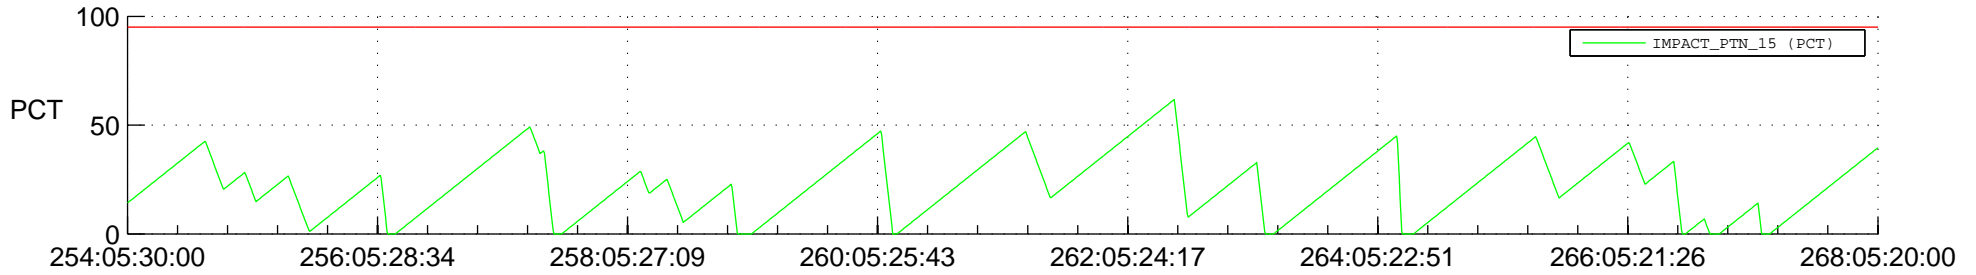

STEREO AHEAD SSR PCT Full Prediction

SWAVES_Percent_Full_Prediction

IMPACT_Percent_Full_Prediction

PLASTIC_Percent_Full_Prediction

Spacecraft_DownLink_Rate

Ground Time (2013:254:05:30:00.000 -2013:268:05:20:00.000)