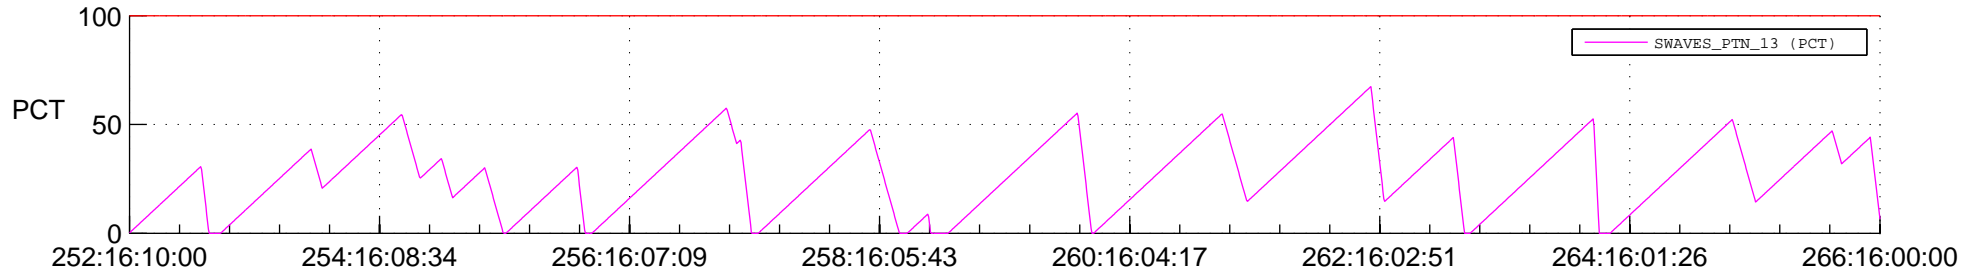

STEREO AHEAD SSR PCT Full Prediction

SWAVES_Percent_Full_Prediction

IMPACT_Percent_Full_Prediction

PLASTIC_Percent_Full_Prediction

Spacecraft_DownLink_Rate

Ground Time (2013:252:16:10:00.000 -2013:266:16:00:00.000)