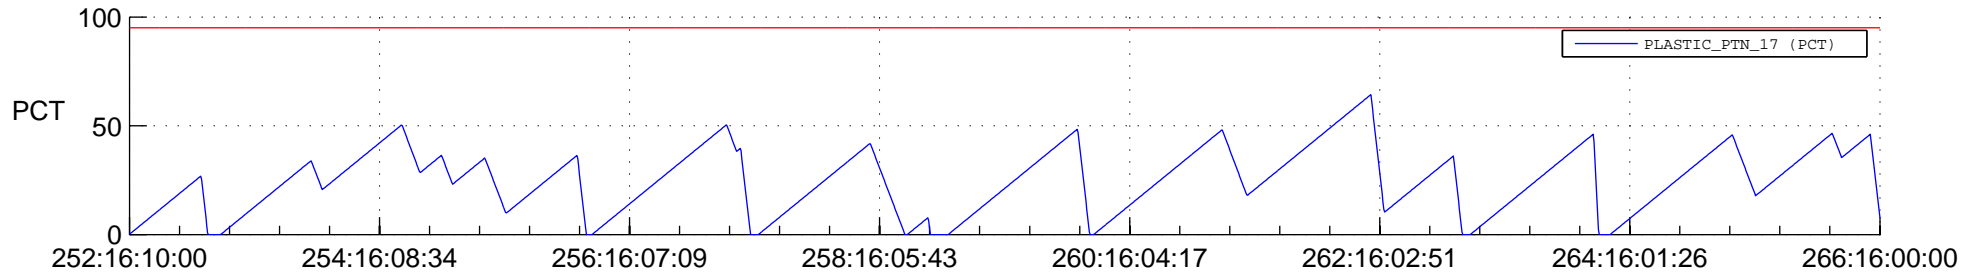

STEREO AHEAD SSR PCT Full Prediction

SWAVES_Percent_Full_Prediction

IMPACT_Percent_Full_Prediction

PLASTIC_Percent_Full_Prediction

Spacecraft_DownLink_Rate

Ground Time (2013:252:16:10:00.000 -2013:266:16:00:00.000)