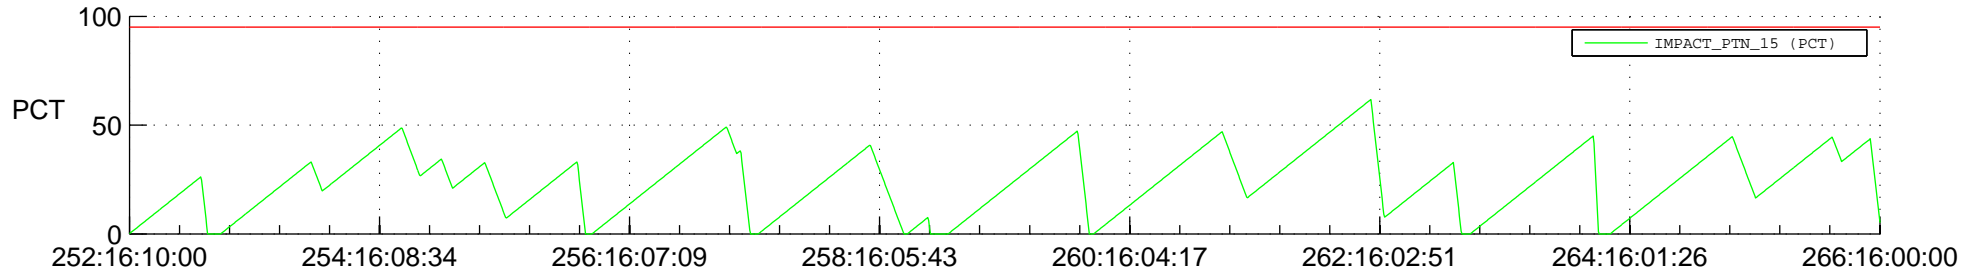

STEREO AHEAD SSR PCT Full Prediction

SWAVES_Percent_Full_Prediction

IMPACT_Percent_Full_Prediction

PLASTIC_Percent_Full_Prediction

Spacecraft_DownLink_Rate

Ground Time (2013:252:16:10:00.000 -2013:266:16:00:00.000)