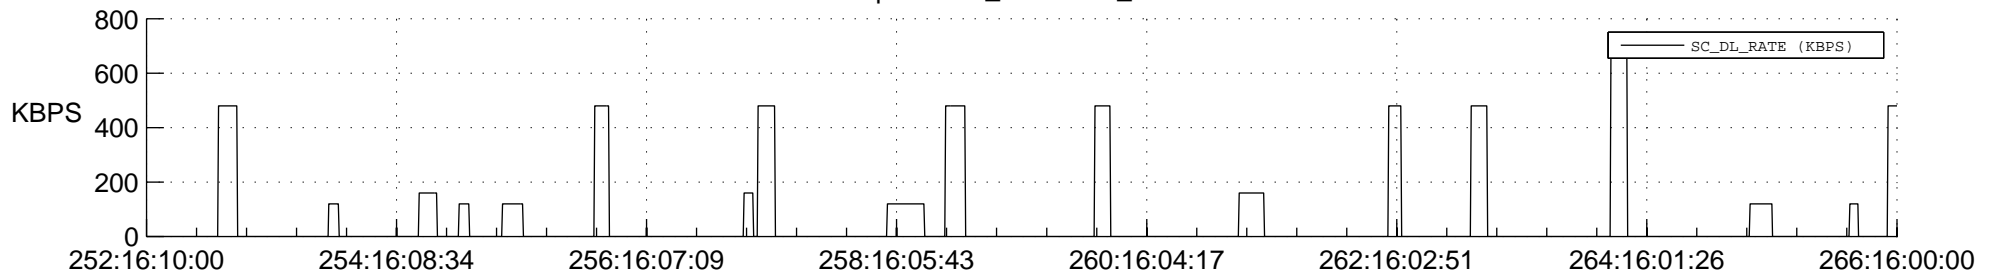

STEREO AHEAD SSR PCT Full Prediction

SWAVES_Percent_Full_Prediction

IMPACT_Percent_Full_Prediction

PLASTIC_Percent_Full_Prediction

Spacecraft_DownLink_Rate

Ground Time (2013:252:16:10:00.000 -2013:266:16:00:00.000)