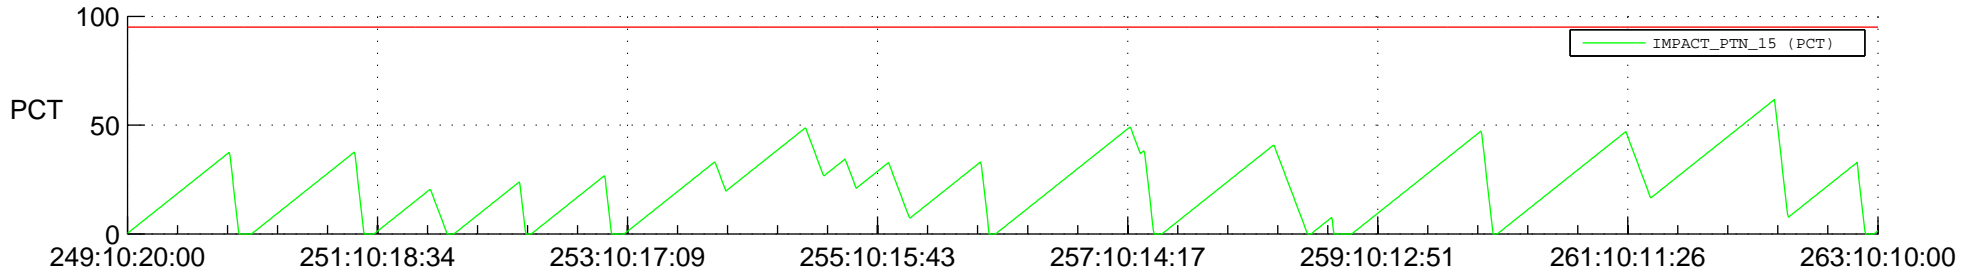

STEREO AHEAD SSR PCT Full Prediction

SWAVES_Percent_Full_Prediction

IMPACT_Percent_Full_Prediction

PLASTIC_Percent_Full_Prediction

Spacecraft_DownLink_Rate

Ground Time (2013:249:10:20:00.000 -2013:263:10:10:00.000)