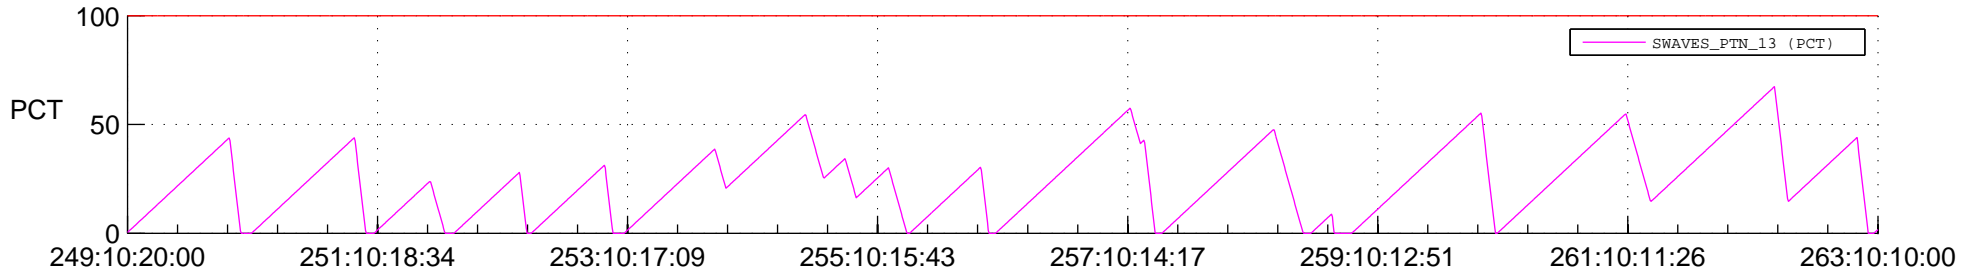

STEREO AHEAD SSR PCT Full Prediction

SWAVES_Percent_Full_Prediction

IMPACT_Percent_Full_Prediction

PLASTIC_Percent_Full_Prediction

Spacecraft_DownLink_Rate

Ground Time (2013:249:10:20:00.000 -2013:263:10:10:00.000)