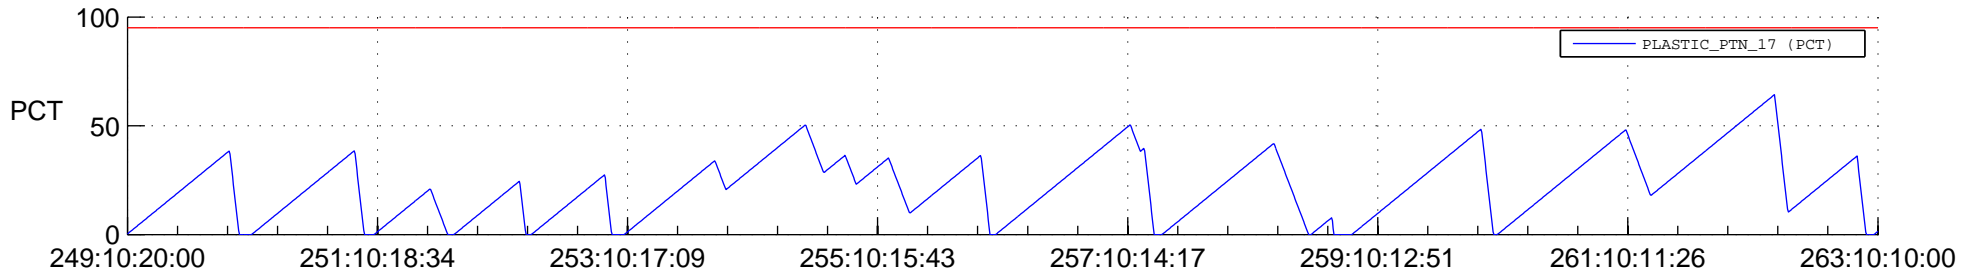

STEREO AHEAD SSR PCT Full Prediction

SWAVES_Percent_Full_Prediction

IMPACT_Percent_Full_Prediction

PLASTIC_Percent_Full_Prediction

Spacecraft_DownLink_Rate

Ground Time (2013:249:10:20:00.000 -2013:263:10:10:00.000)