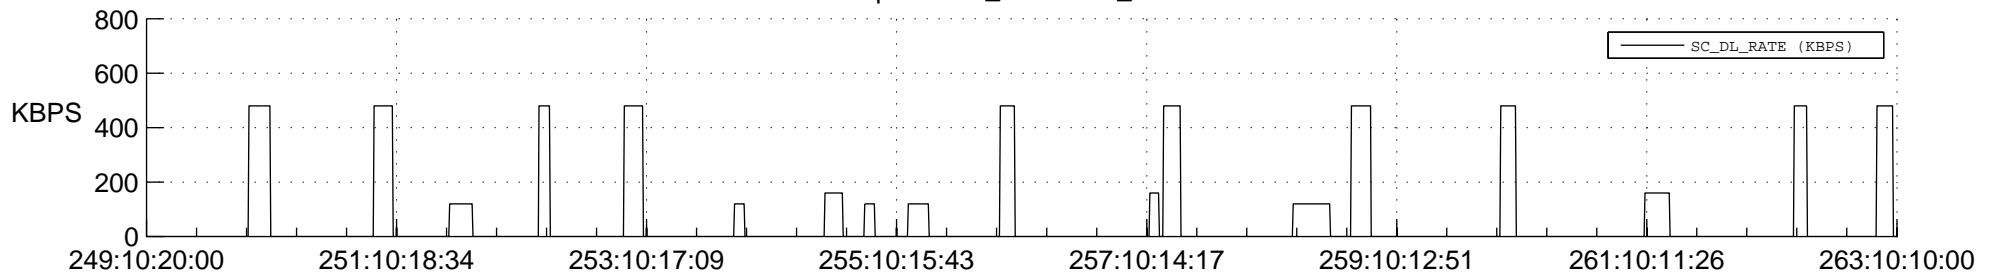

STEREO AHEAD SSR PCT Full Prediction

SWAVES_Percent_Full_Prediction

IMPACT_Percent_Full_Prediction

PLASTIC_Percent_Full_Prediction

Spacecraft_DownLink_Rate

Ground Time (2013:249:10:20:00.000 -2013:263:10:10:00.000)