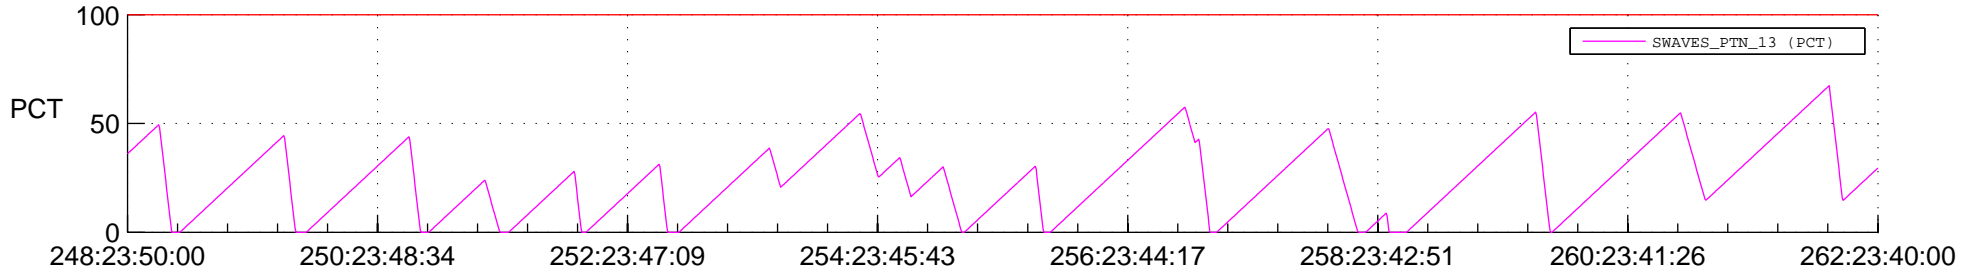

STEREO AHEAD SSR PCT Full Prediction

SWAVES_Percent_Full_Prediction

IMPACT_Percent_Full_Prediction

PLASTIC_Percent_Full_Prediction

Spacecraft_DownLink_Rate

Ground Time (2013:248:23:50:00.000 -2013:262:23:40:00.000)