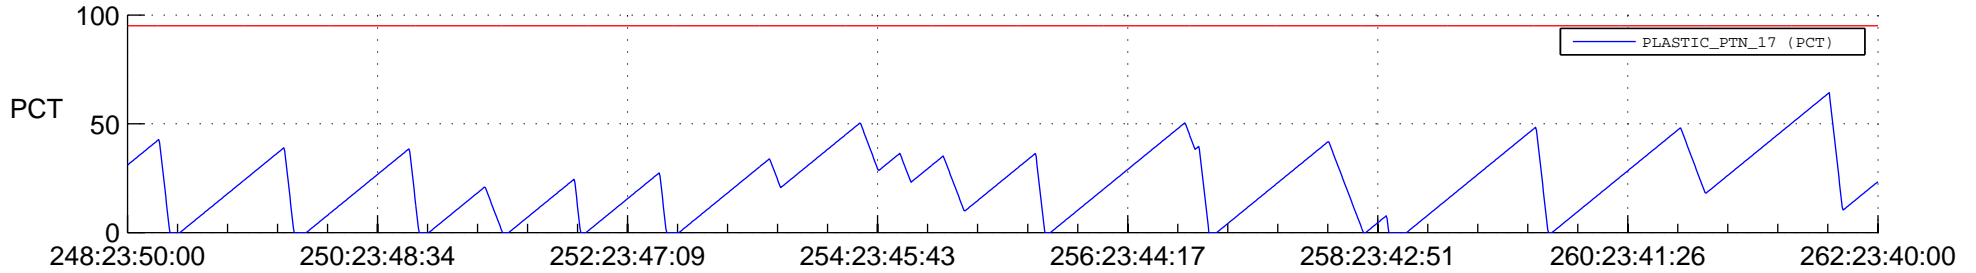

STEREO AHEAD SSR PCT Full Prediction

SWAVES_Percent_Full_Prediction

IMPACT_Percent_Full_Prediction

PLASTIC_Percent_Full_Prediction

Spacecraft_DownLink_Rate

Ground Time (2013:248:23:50:00.000 -2013:262:23:40:00.000)