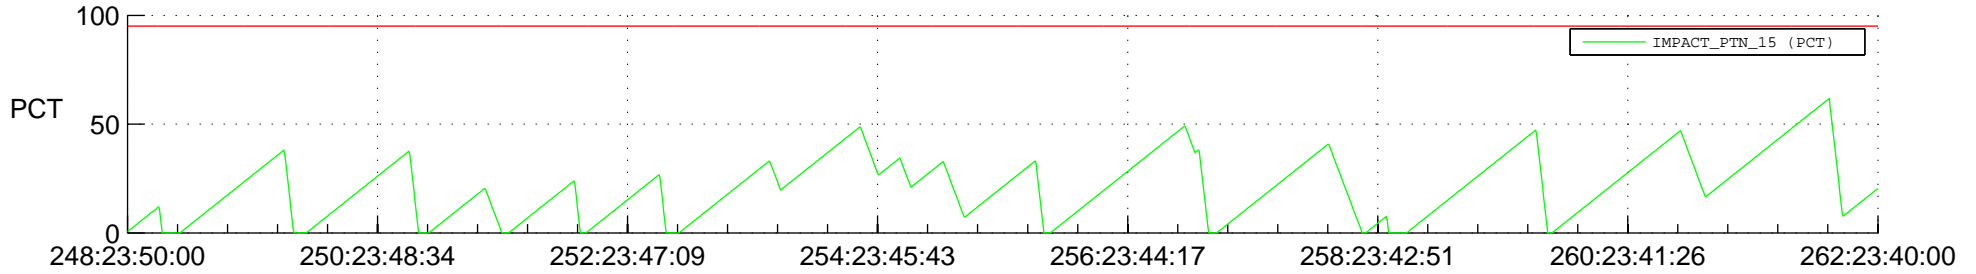

STEREO AHEAD SSR PCT Full Prediction

SWAVES_Percent_Full_Prediction

IMPACT_Percent_Full_Prediction

PLASTIC_Percent_Full_Prediction

Spacecraft_DownLink_Rate

Ground Time (2013:248:23:50:00.000 -2013:262:23:40:00.000)