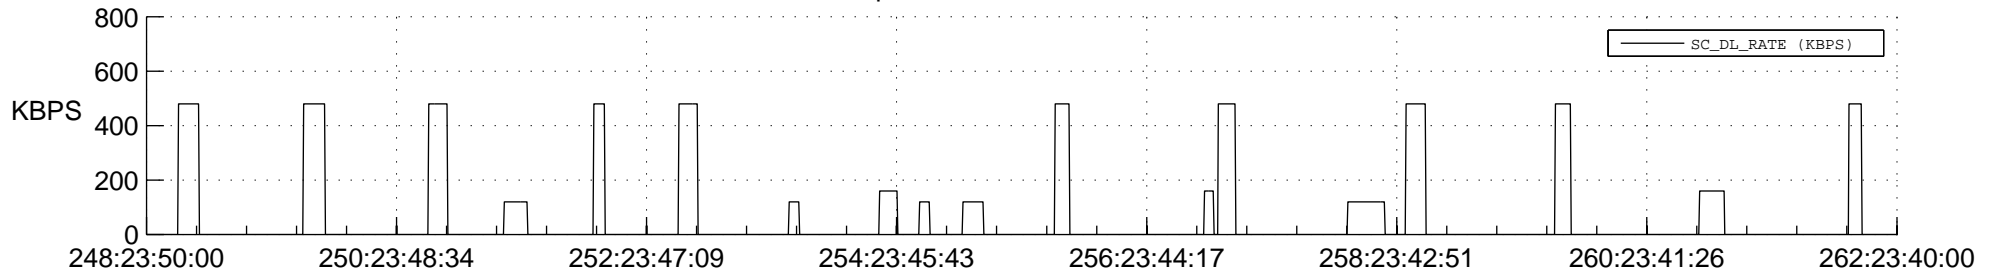

STEREO AHEAD SSR PCT Full Prediction

SWAVES_Percent_Full_Prediction

IMPACT_Percent_Full_Prediction

PLASTIC_Percent_Full_Prediction

Spacecraft_DownLink_Rate

Ground Time (2013:248:23:50:00.000 -2013:262:23:40:00.000)