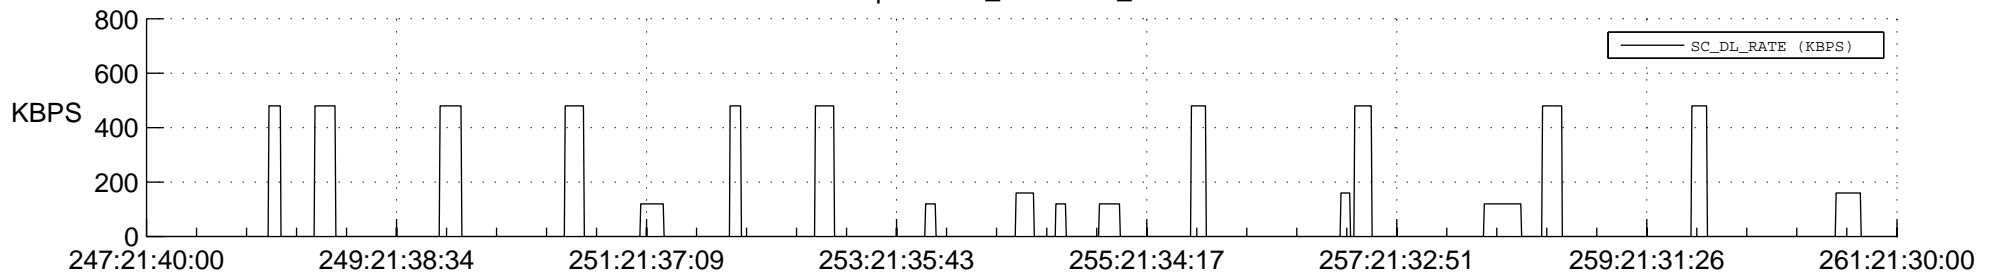

STEREO AHEAD SSR PCT Full Prediction

SWAVES_Percent_Full_Prediction

IMPACT_Percent_Full_Prediction

PLASTIC_Percent_Full_Prediction

Spacecraft_DownLink_Rate

Ground Time (2013:247:21:40:00.000 -2013:261:21:30:00.000)