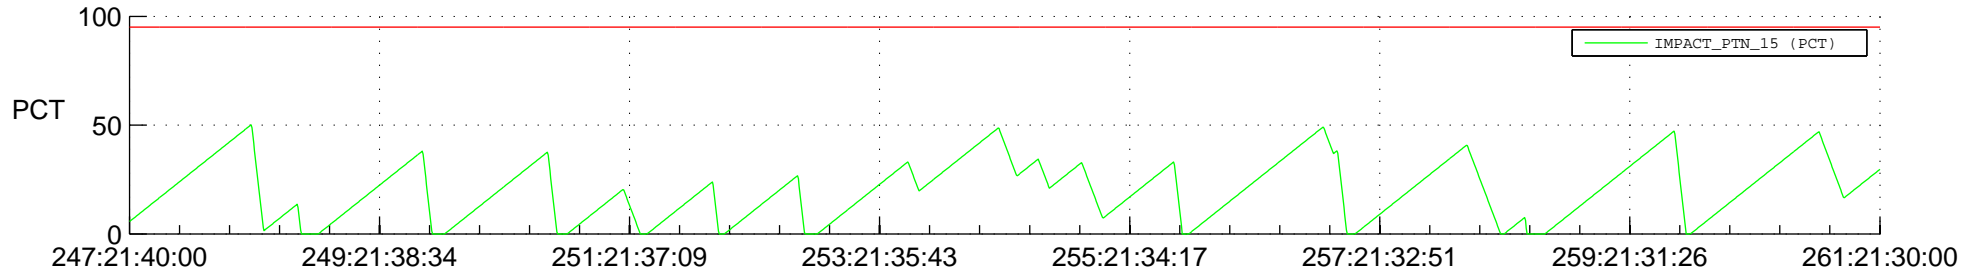

STEREO AHEAD SSR PCT Full Prediction

SWAVES_Percent_Full_Prediction

IMPACT_Percent_Full_Prediction

PLASTIC_Percent_Full_Prediction

Spacecraft_DownLink_Rate

Ground Time (2013:247:21:40:00.000 -2013:261:21:30:00.000)