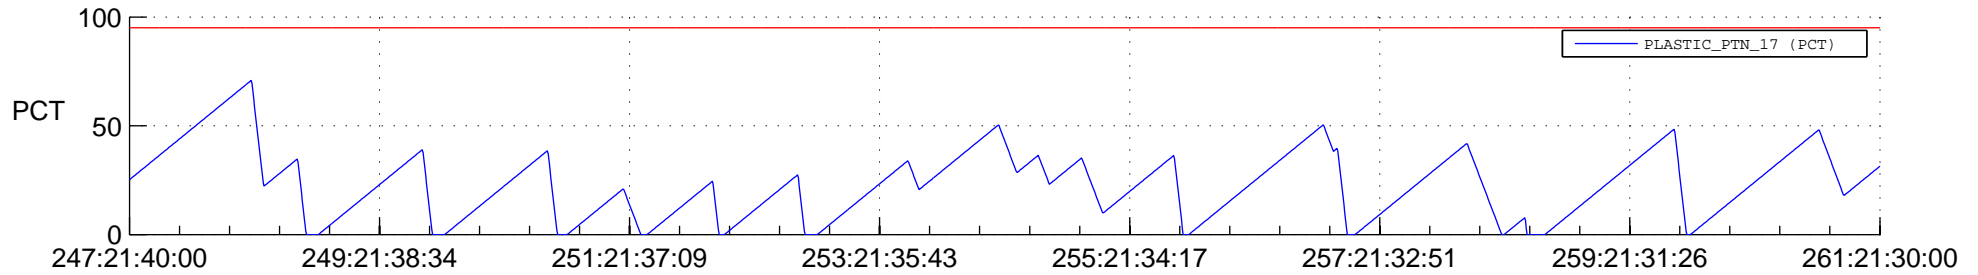

STEREO AHEAD SSR PCT Full Prediction

SWAVES_Percent_Full_Prediction

IMPACT_Percent_Full_Prediction

PLASTIC_Percent_Full_Prediction

Spacecraft_DownLink_Rate

Ground Time (2013:247:21:40:00.000 -2013:261:21:30:00.000)