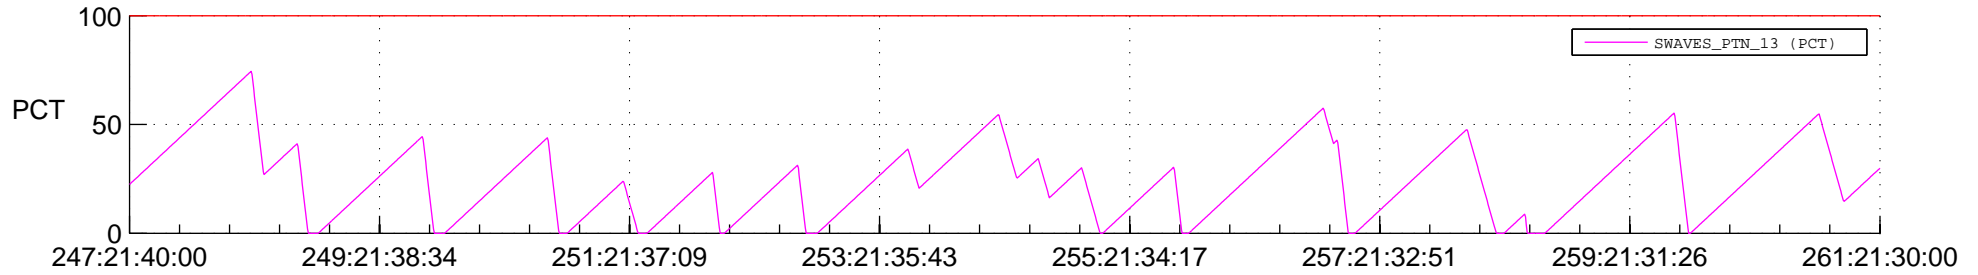

STEREO AHEAD SSR PCT Full Prediction

SWAVES_Percent_Full_Prediction

IMPACT_Percent_Full_Prediction

PLASTIC_Percent_Full_Prediction

Spacecraft_DownLink_Rate

Ground Time (2013:247:21:40:00.000 -2013:261:21:30:00.000)