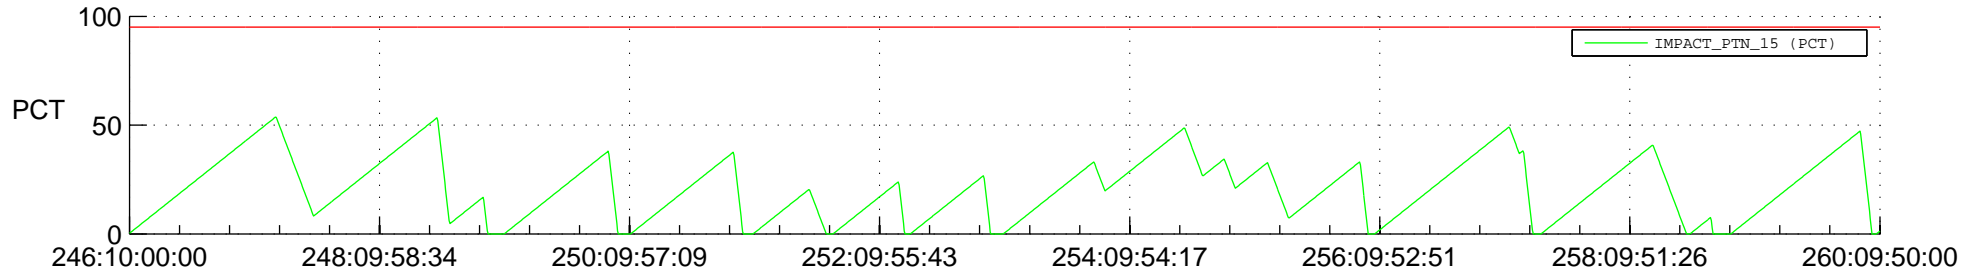

IMPACT_Percent_Full_Prediction