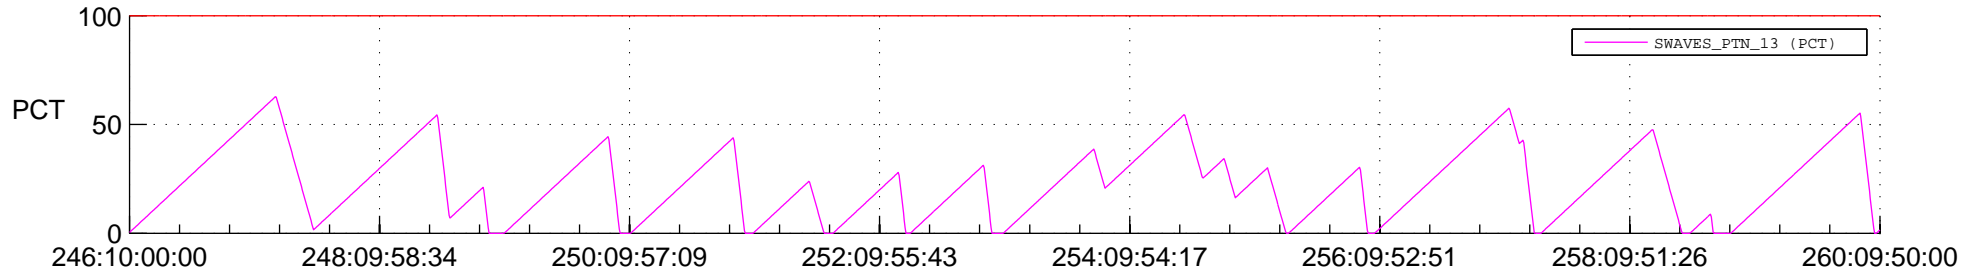

## SWAVES\_Percent\_Full\_Prediction

## Spacecraft\_DownLink\_Rate

Ground Time (2013:246:10:00:00.000 -2013:260:09:50:00.000)