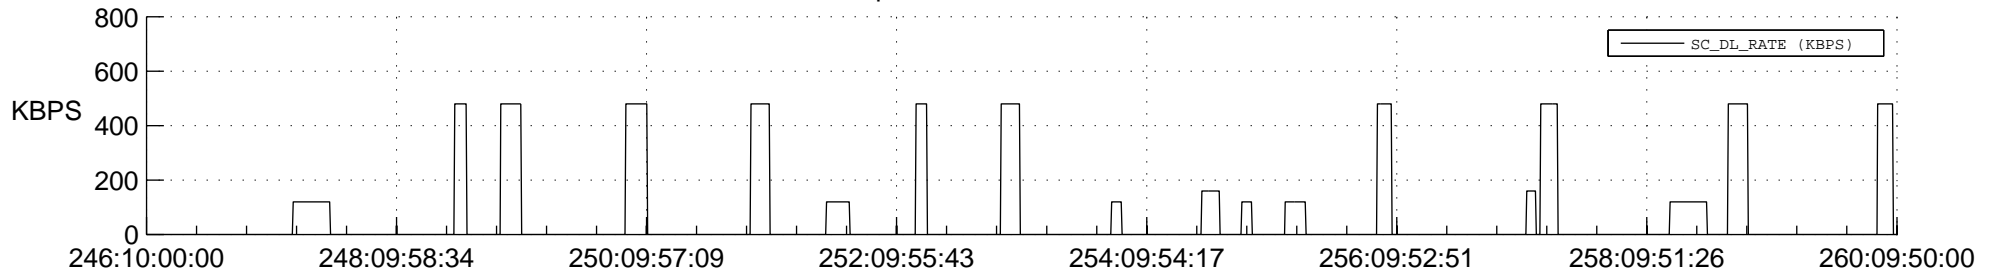

## Spacecraft\_DownLink\_Rate

Ground Time (2013:246:10:00:00.000 -2013:260:09:50:00.000)