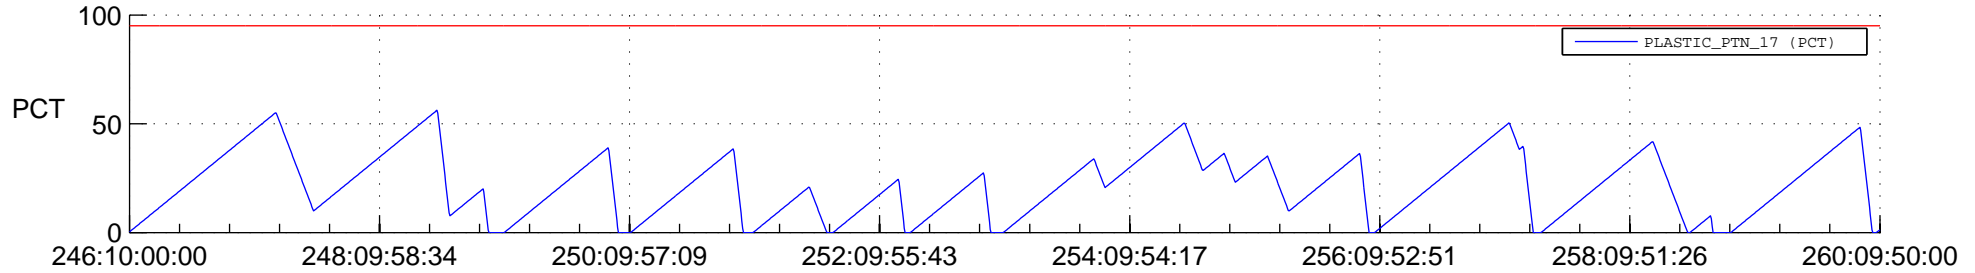

# STEREO AHEAD SSR PCT Full Prediction

## SWAVES\_Percent\_Full\_Prediction

## Spacecraft\_DownLink\_Rate

Ground Time (2013:246:10:00:00.000 -2013:260:09:50:00.000)