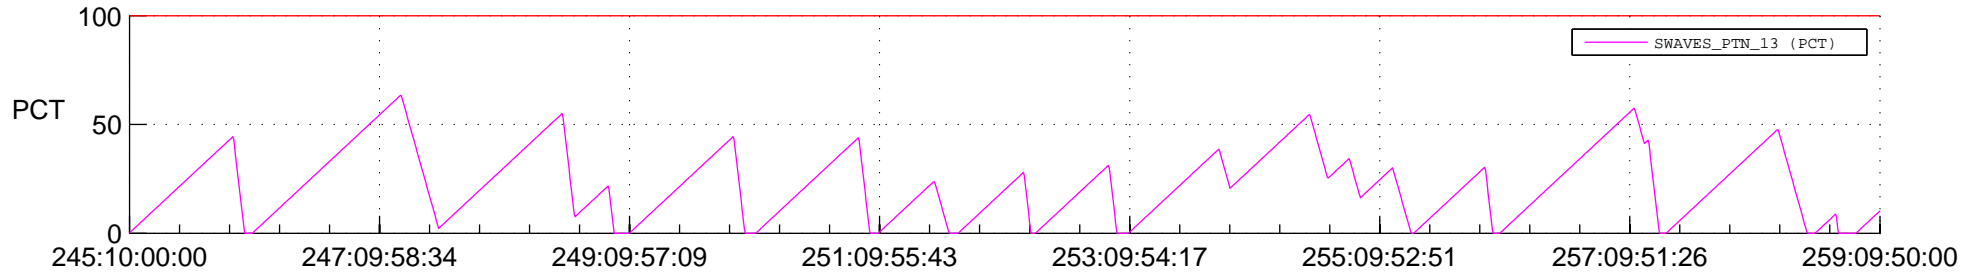

STEREO AHEAD SSR PCT Full Prediction

SWAVES_Percent_Full_Prediction

IMPACT_Percent_Full_Prediction

PLASTIC_Percent_Full_Prediction

Spacecraft_DownLink_Rate

Ground Time (2013:245:10:00:00.000 -2013:259:09:50:00.000)