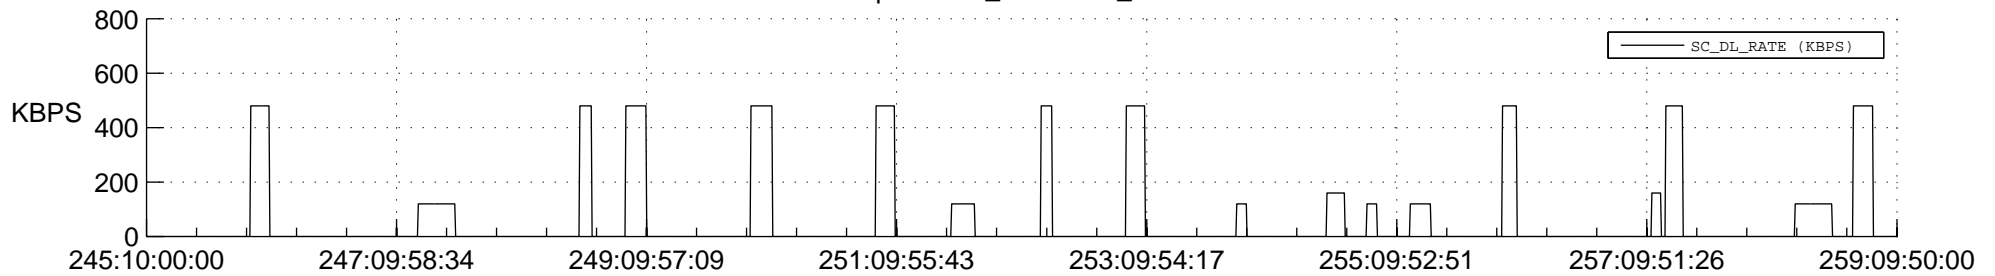

STEREO AHEAD SSR PCT Full Prediction

SWAVES_Percent_Full_Prediction

IMPACT_Percent_Full_Prediction

PLASTIC_Percent_Full_Prediction

Spacecraft_DownLink_Rate

Ground Time (2013:245:10:00:00.000 -2013:259:09:50:00.000)