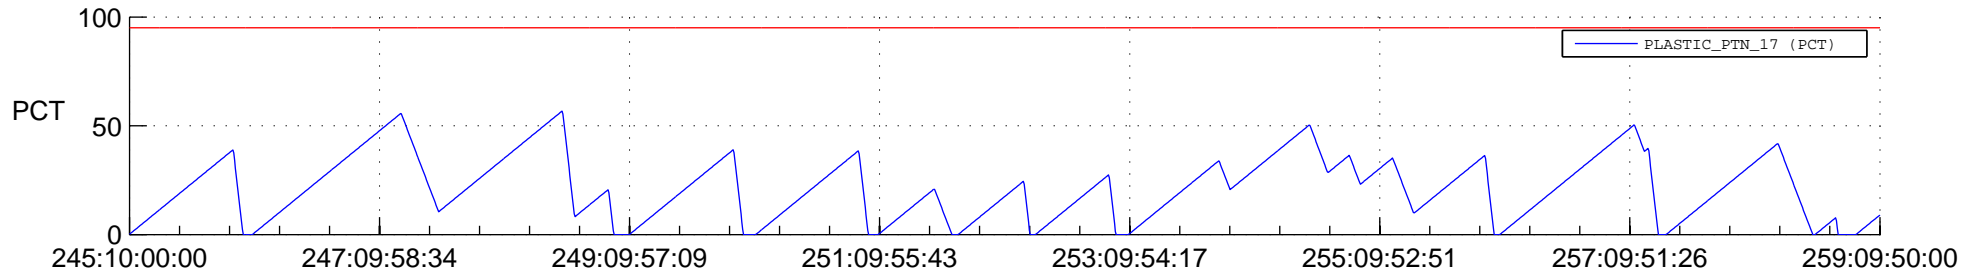

STEREO AHEAD SSR PCT Full Prediction

SWAVES_Percent_Full_Prediction

IMPACT_Percent_Full_Prediction

PLASTIC_Percent_Full_Prediction

Spacecraft_DownLink_Rate

Ground Time (2013:245:10:00:00.000 -2013:259:09:50:00.000)