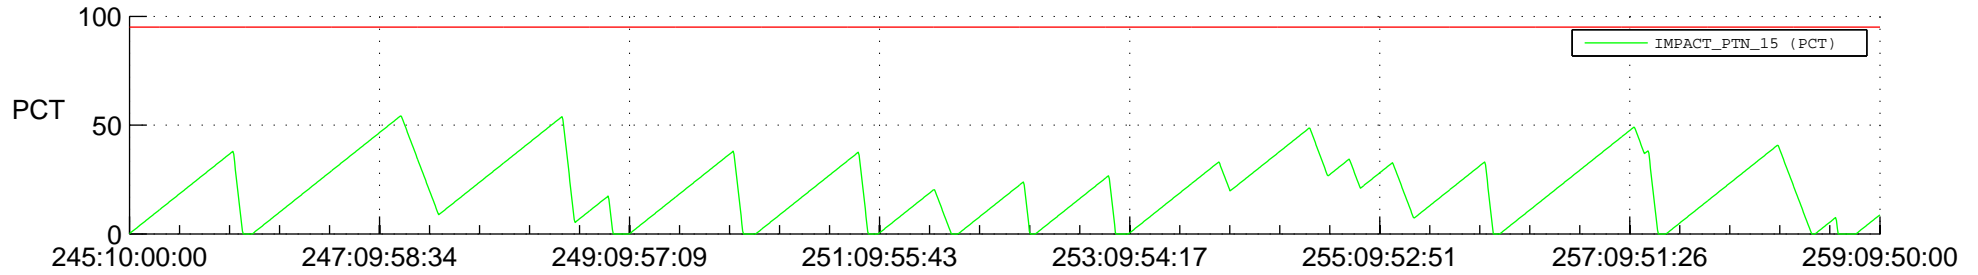

STEREO AHEAD SSR PCT Full Prediction

SWAVES_Percent_Full_Prediction

IMPACT_Percent_Full_Prediction

PLASTIC_Percent_Full_Prediction

Spacecraft_DownLink_Rate

Ground Time (2013:245:10:00:00.000 -2013:259:09:50:00.000)