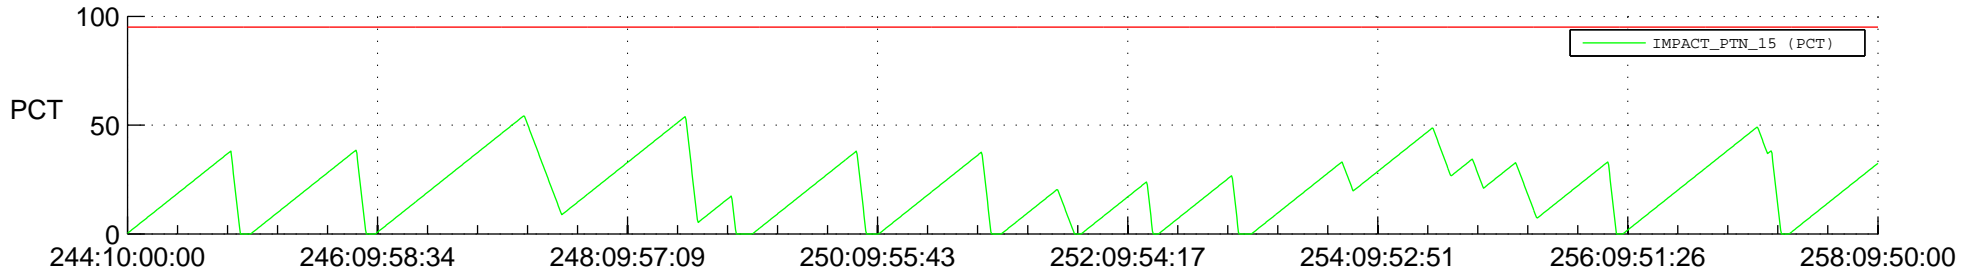

STEREO AHEAD SSR PCT Full Prediction

SWAVES_Percent_Full_Prediction

IMPACT_Percent_Full_Prediction

PLASTIC_Percent_Full_Prediction

Spacecraft_DownLink_Rate

Ground Time (2013:244:10:00:00.000 -2013:258:09:50:00.000)