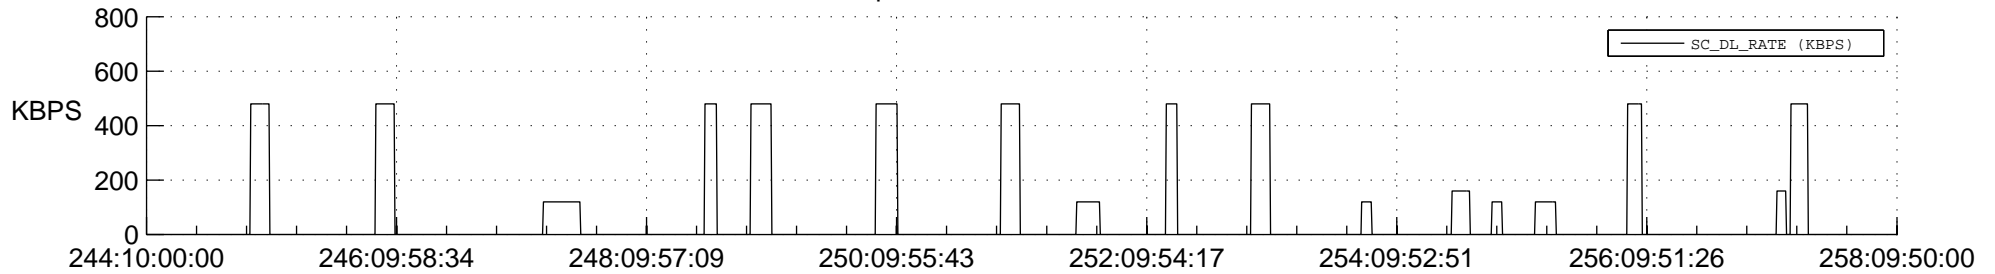

STEREO AHEAD SSR PCT Full Prediction

SWAVES_Percent_Full_Prediction

IMPACT_Percent_Full_Prediction

PLASTIC_Percent_Full_Prediction

Spacecraft_DownLink_Rate

Ground Time (2013:244:10:00:00.000 -2013:258:09:50:00.000)