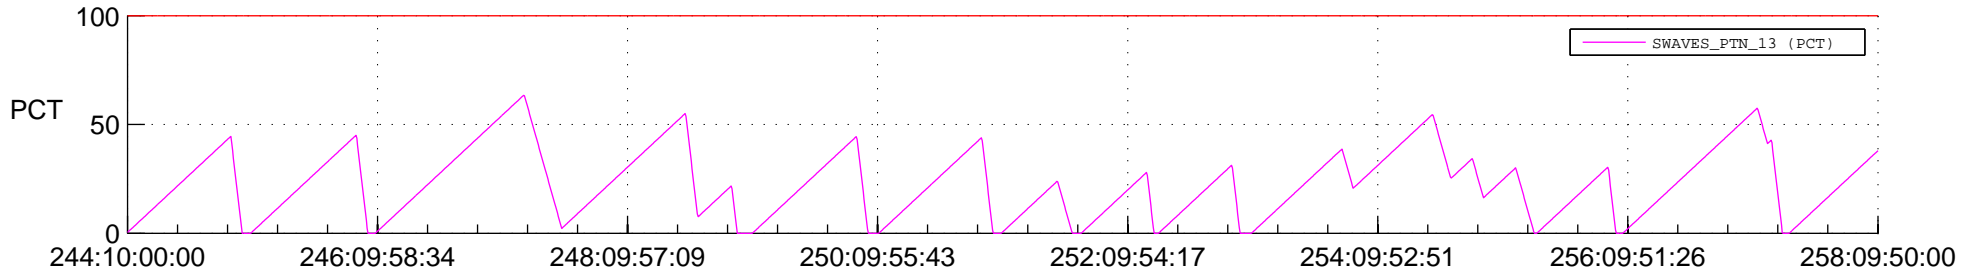

STEREO AHEAD SSR PCT Full Prediction

SWAVES_Percent_Full_Prediction

IMPACT_Percent_Full_Prediction

PLASTIC_Percent_Full_Prediction

Spacecraft_DownLink_Rate

Ground Time (2013:244:10:00:00.000 -2013:258:09:50:00.000)