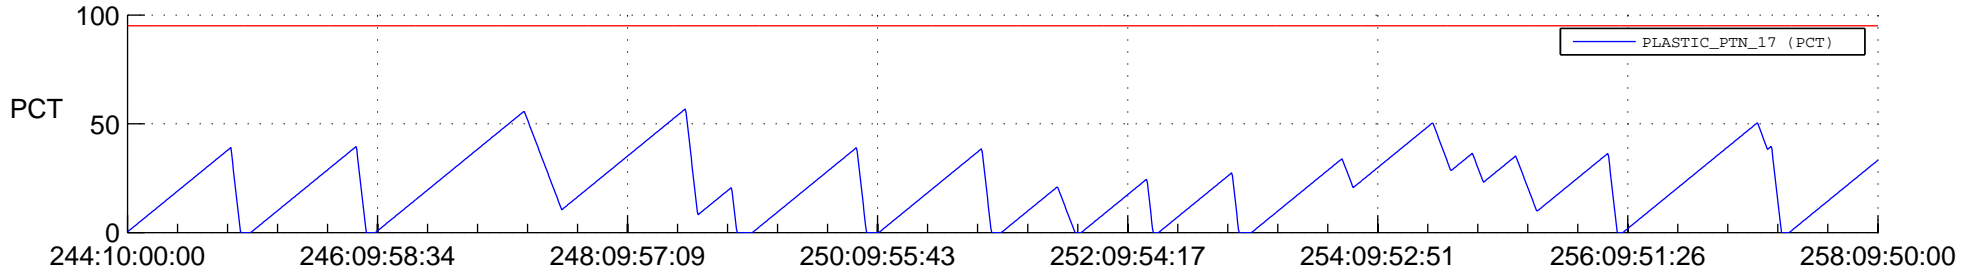

STEREO AHEAD SSR PCT Full Prediction

SWAVES_Percent_Full_Prediction

IMPACT_Percent_Full_Prediction

PLASTIC_Percent_Full_Prediction

Spacecraft_DownLink_Rate

Ground Time (2013:244:10:00:00.000 -2013:258:09:50:00.000)