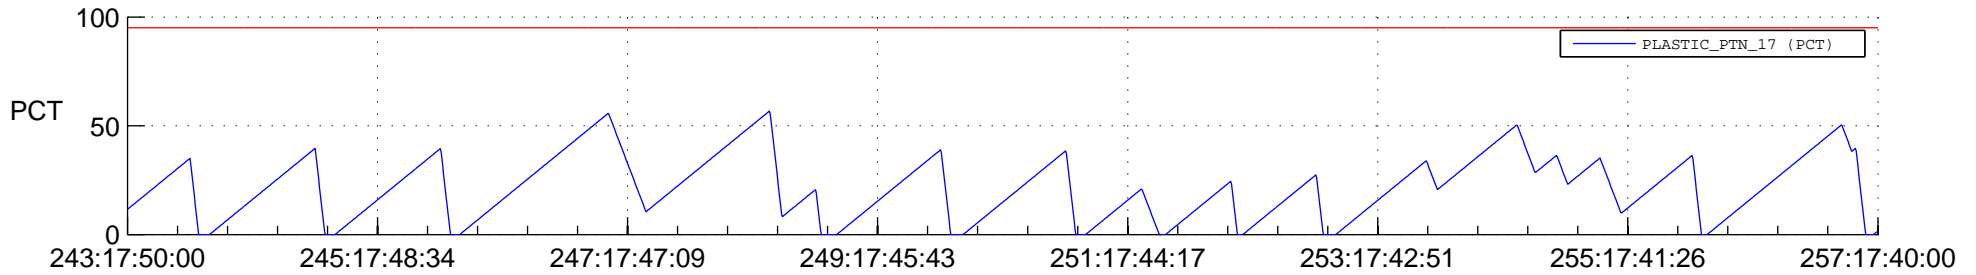

STEREO AHEAD SSR PCT Full Prediction

SWAVES_Percent_Full_Prediction

IMPACT_Percent_Full_Prediction

PLASTIC_Percent_Full_Prediction

Spacecraft_DownLink_Rate