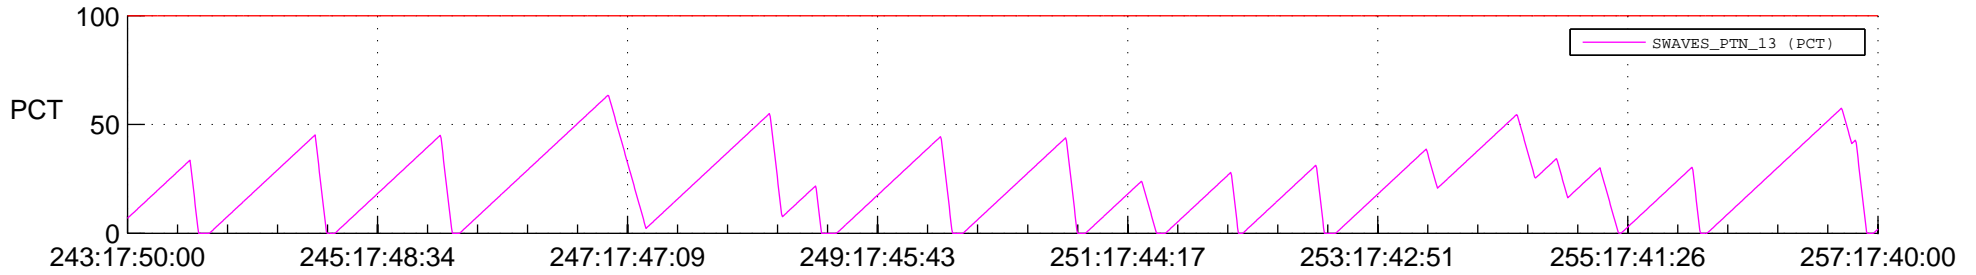

STEREO AHEAD SSR PCT Full Prediction

SWAVES_Percent_Full_Prediction

IMPACT_Percent_Full_Prediction

PLASTIC_Percent_Full_Prediction

Spacecraft_DownLink_Rate