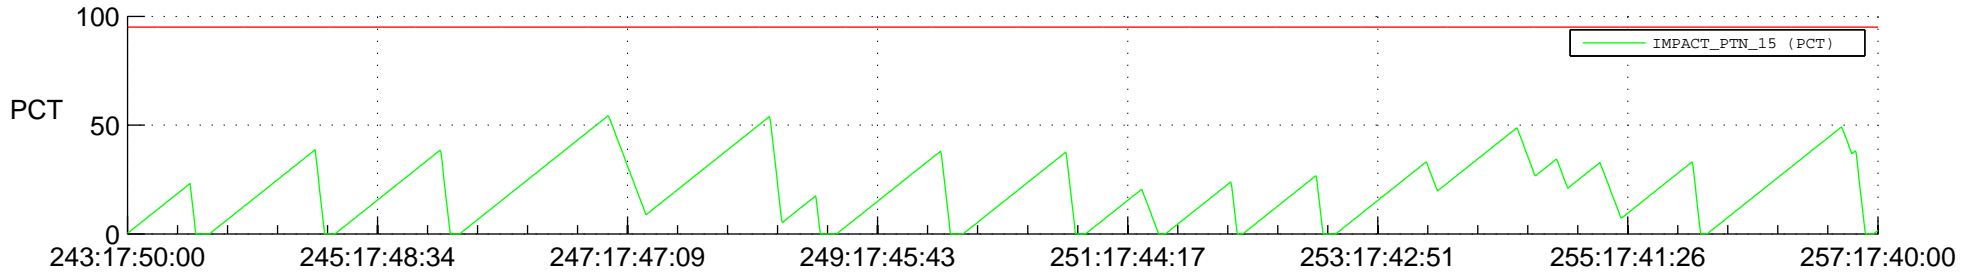

STEREO AHEAD SSR PCT Full Prediction

SWAVES_Percent_Full_Prediction

IMPACT_Percent_Full_Prediction

PLASTIC_Percent_Full_Prediction

Spacecraft_DownLink_Rate