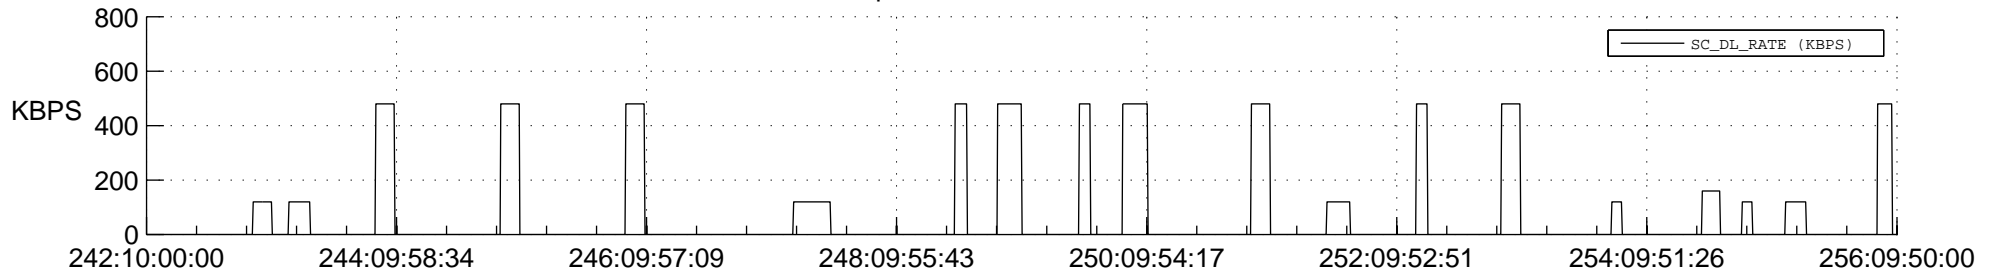

STEREO AHEAD SSR PCT Full Prediction

SWAVES_Percent_Full_Prediction

IMPACT_Percent_Full_Prediction

PLASTIC_Percent_Full_Prediction

Spacecraft_DownLink_Rate

Ground Time (2013:242:10:00:00.000 -2013:256:09:50:00.000)