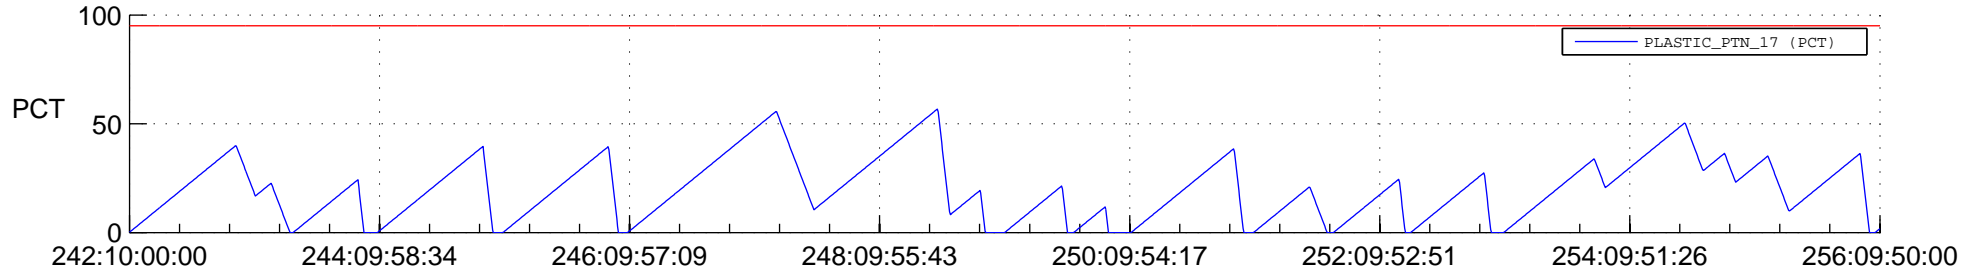

STEREO AHEAD SSR PCT Full Prediction

SWAVES_Percent_Full_Prediction

IMPACT_Percent_Full_Prediction

PLASTIC_Percent_Full_Prediction

Spacecraft_DownLink_Rate

Ground Time (2013:242:10:00:00.000 -2013:256:09:50:00.000)