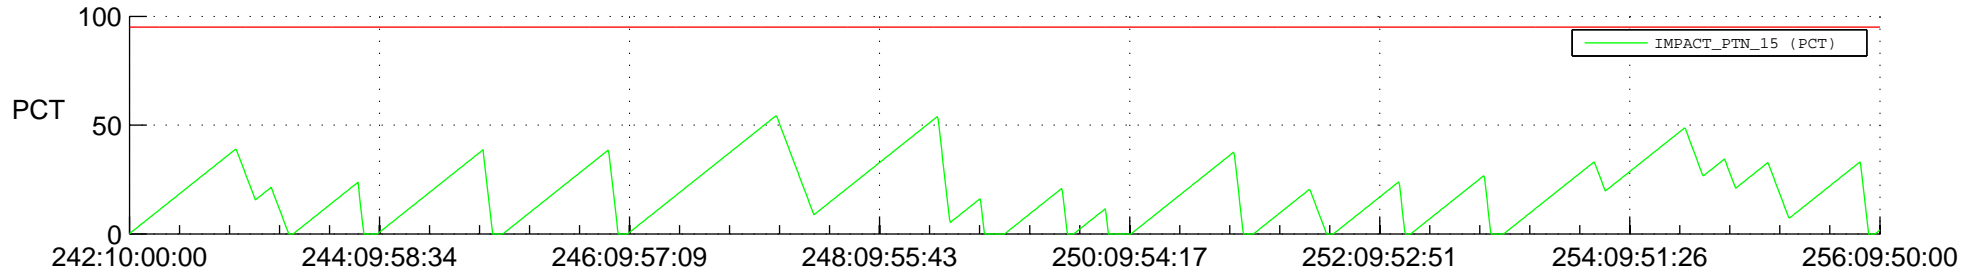

STEREO AHEAD SSR PCT Full Prediction

SWAVES_Percent_Full_Prediction

IMPACT_Percent_Full_Prediction

PLASTIC_Percent_Full_Prediction

Spacecraft_DownLink_Rate

Ground Time (2013:242:10:00:00.000 -2013:256:09:50:00.000)