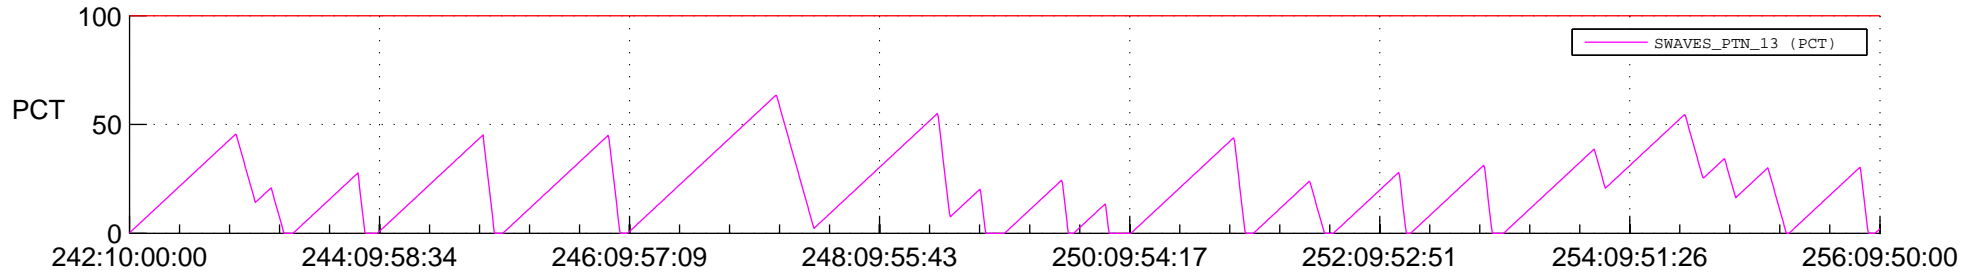

STEREO AHEAD SSR PCT Full Prediction

SWAVES_Percent_Full_Prediction

IMPACT_Percent_Full_Prediction

PLASTIC_Percent_Full_Prediction

Spacecraft_DownLink_Rate

Ground Time (2013:242:10:00:00.000 -2013:256:09:50:00.000)