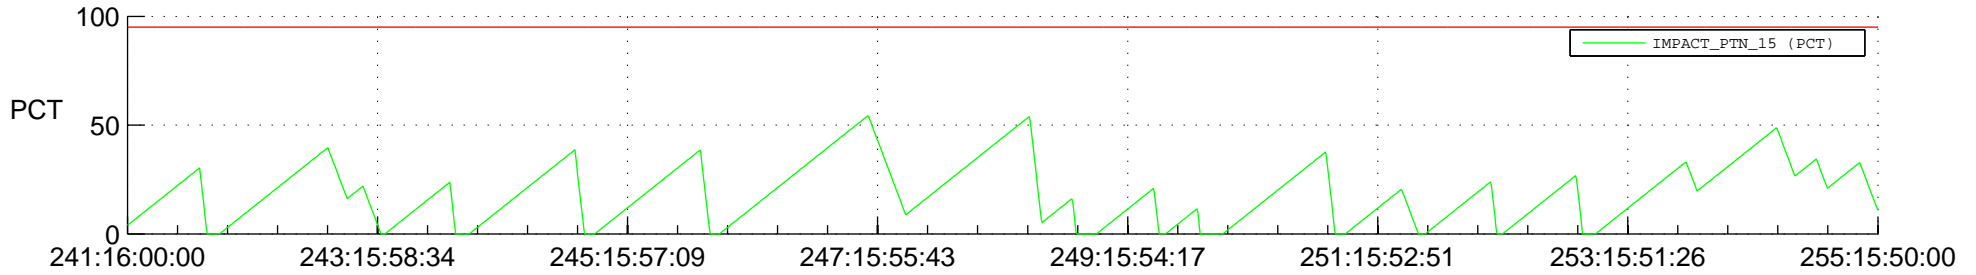

IMPACT_Percent_Full_Prediction