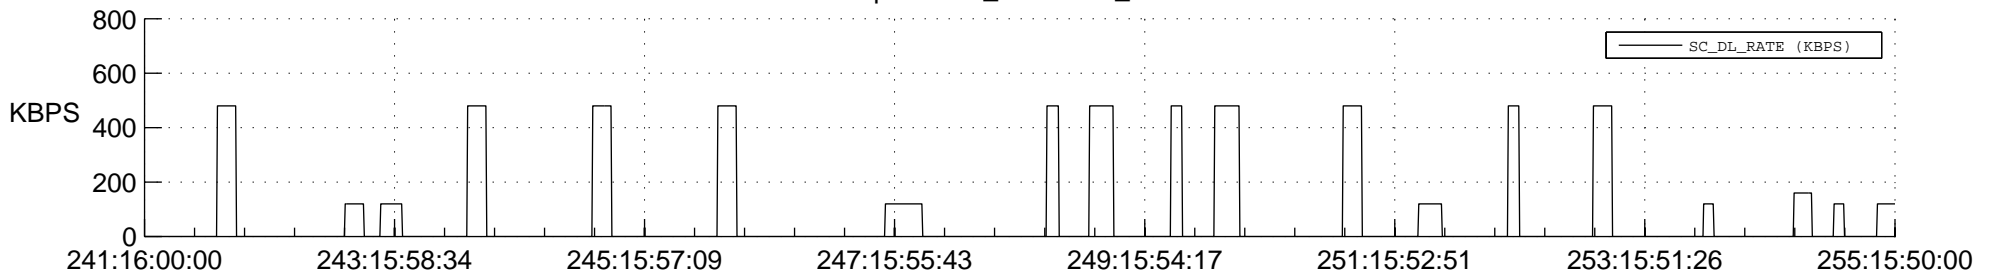

## Spacecraft\_DownLink\_Rate

Ground Time (2013:241:16:00:00.000 -2013:255:15:50:00.000)