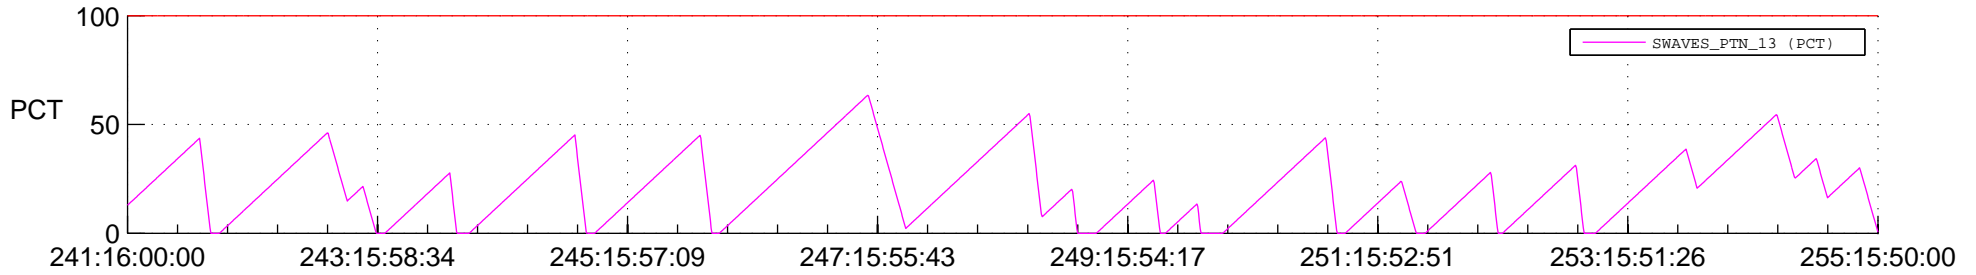

# STEREO AHEAD SSR PCT Full Prediction

## SWAVES\_Percent\_Full\_Prediction

## Spacecraft\_DownLink\_Rate

Ground Time (2013:241:16:00:00.000 -2013:255:15:50:00.000)