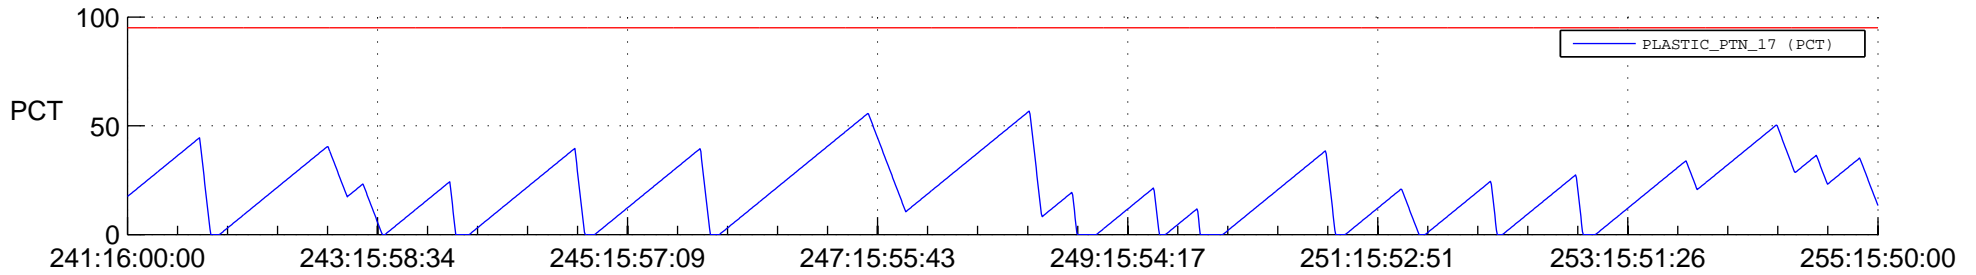

PLASTIC_Percent_Full_Prediction