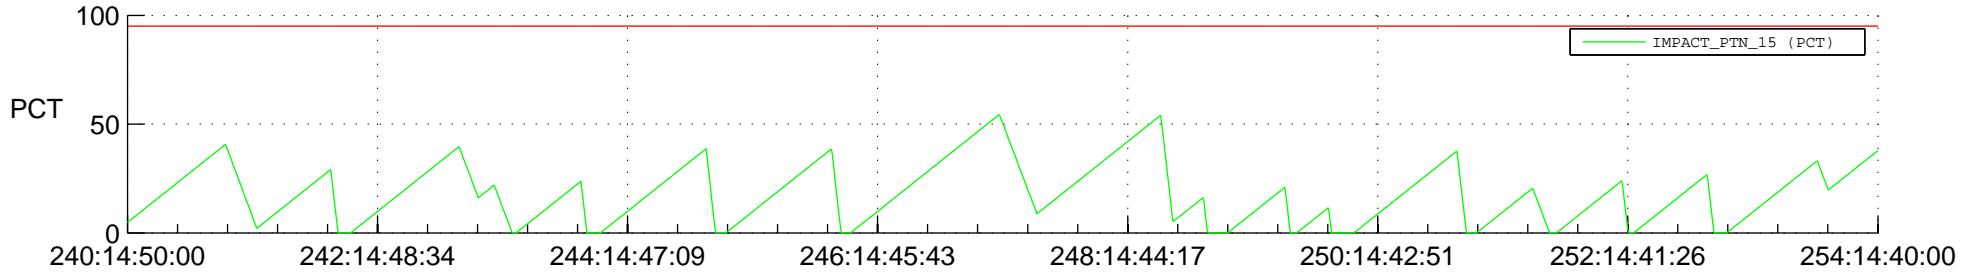

IMPACT_Percent_Full_Prediction