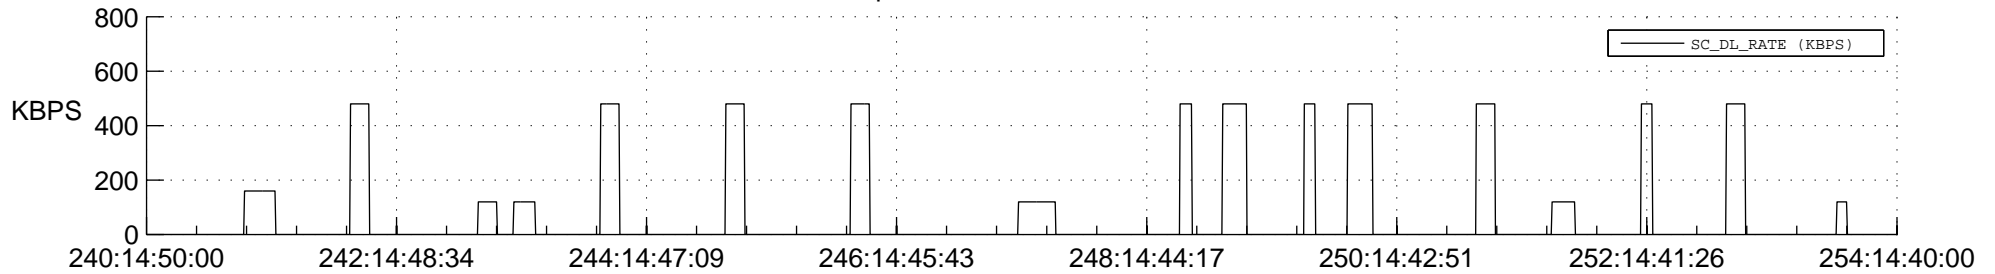

## Spacecraft\_DownLink\_Rate

Ground Time (2013:240:14:50:00.000 -2013:254:14:40:00.000)