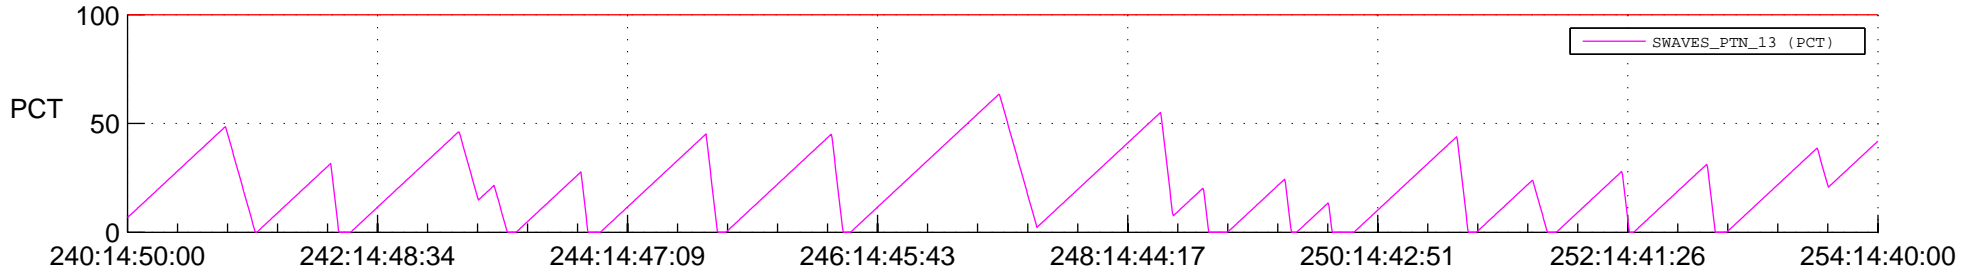

## SWAVES\_Percent\_Full\_Prediction

## Spacecraft\_DownLink\_Rate

Ground Time (2013:240:14:50:00.000 -2013:254:14:40:00.000)