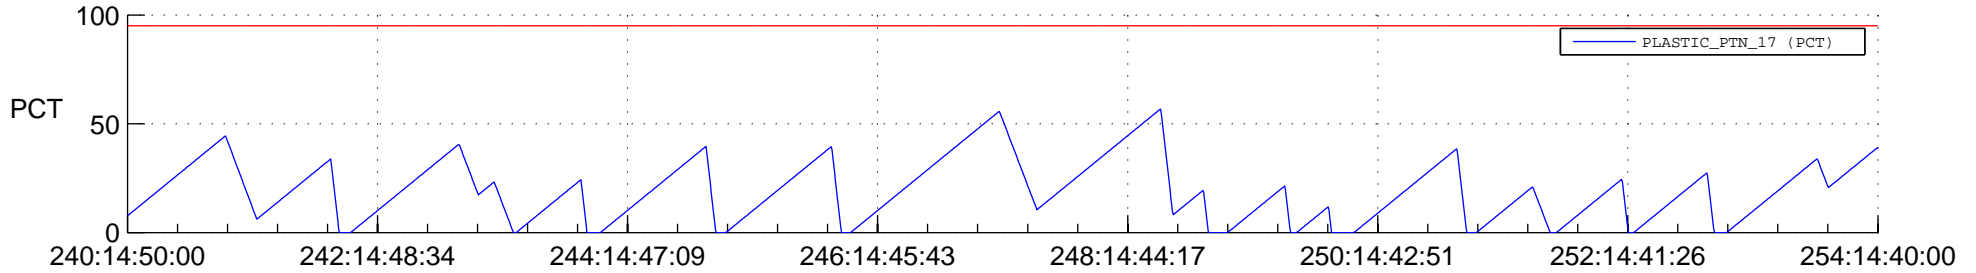

# STEREO AHEAD SSR PCT Full Prediction

## SWAVES\_Percent\_Full\_Prediction

## Spacecraft\_DownLink\_Rate

Ground Time (2013:240:14:50:00.000 -2013:254:14:40:00.000)