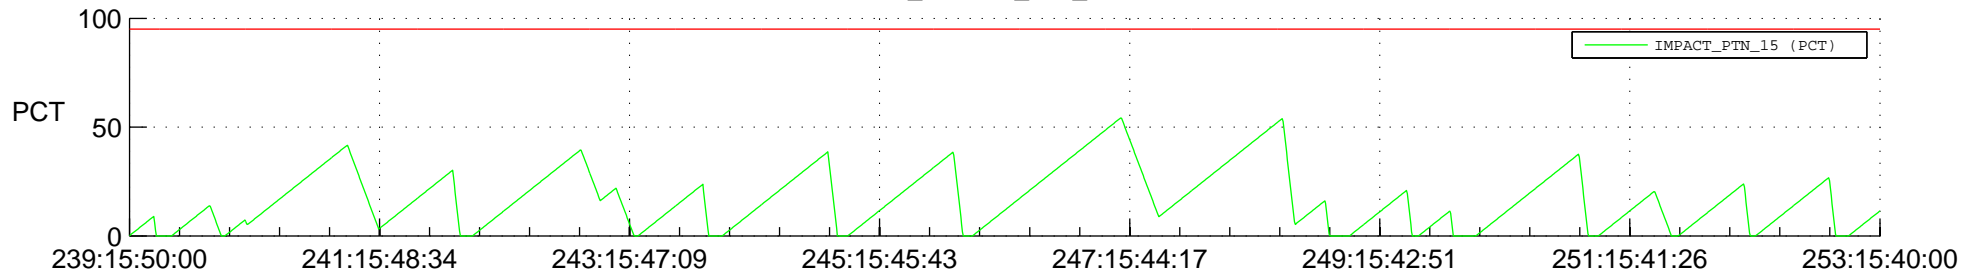

STEREO AHEAD SSR PCT Full Prediction

SWAVES_Percent_Full_Prediction

IMPACT_Percent_Full_Prediction

PLASTIC_Percent_Full_Prediction

Spacecraft_DownLink_Rate

Ground Time (2013:239:15:50:00.000 -2013:253:15:40:00.000)