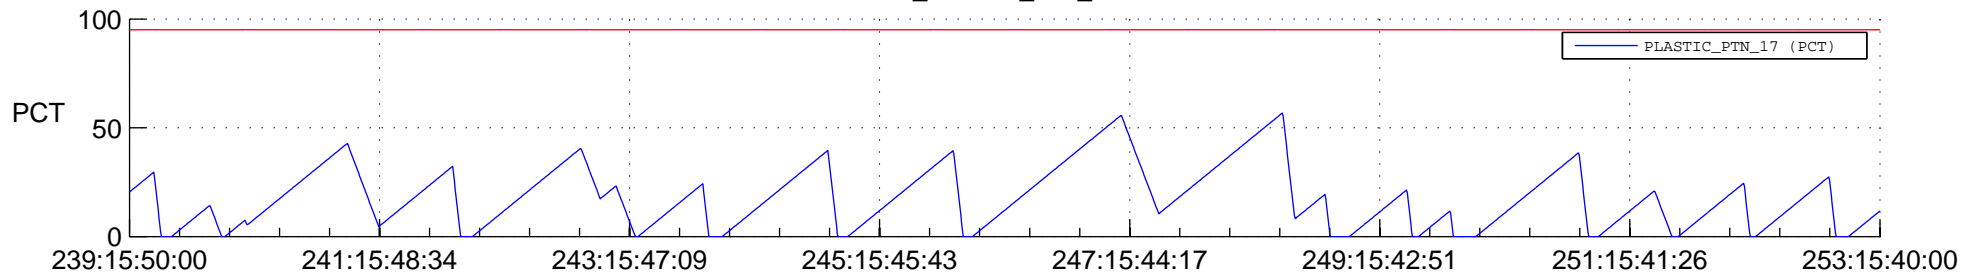

STEREO AHEAD SSR PCT Full Prediction

SWAVES_Percent_Full_Prediction

IMPACT_Percent_Full_Prediction

PLASTIC_Percent_Full_Prediction

Spacecraft_DownLink_Rate

Ground Time (2013:239:15:50:00.000 -2013:253:15:40:00.000)