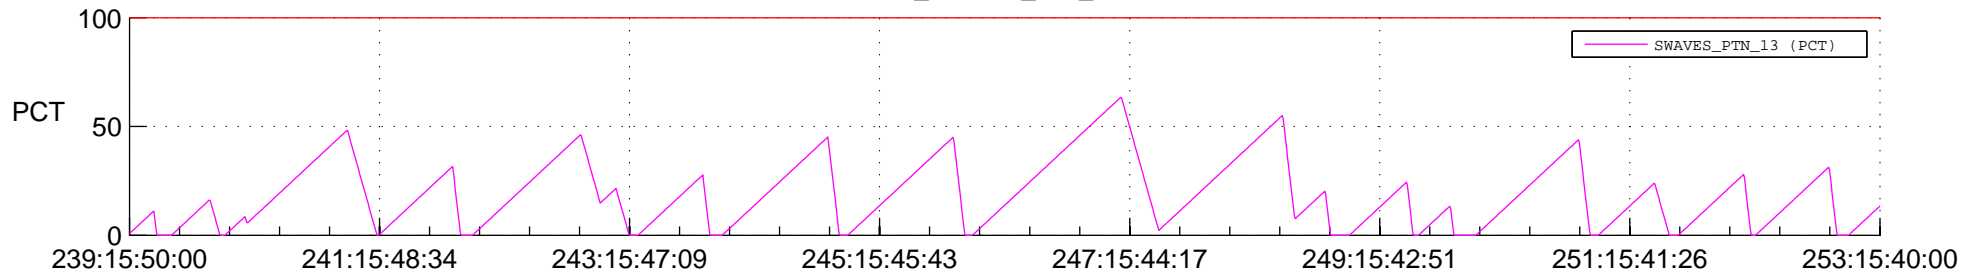

STEREO AHEAD SSR PCT Full Prediction

SWAVES_Percent_Full_Prediction

IMPACT_Percent_Full_Prediction

PLASTIC_Percent_Full_Prediction

Spacecraft_DownLink_Rate

Ground Time (2013:239:15:50:00.000 -2013:253:15:40:00.000)