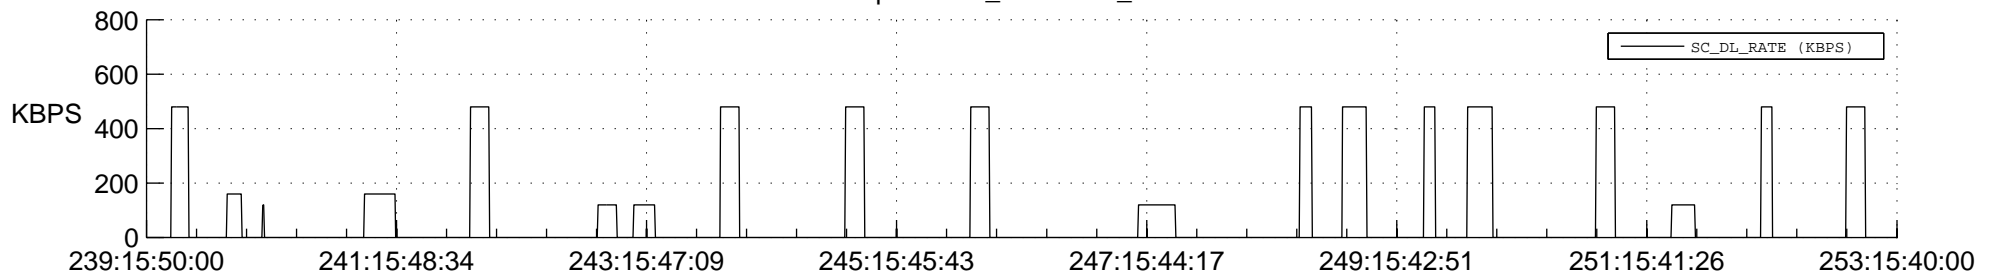

STEREO AHEAD SSR PCT Full Prediction

SWAVES_Percent_Full_Prediction

IMPACT_Percent_Full_Prediction

PLASTIC_Percent_Full_Prediction

Spacecraft_DownLink_Rate

Ground Time (2013:239:15:50:00.000 -2013:253:15:40:00.000)