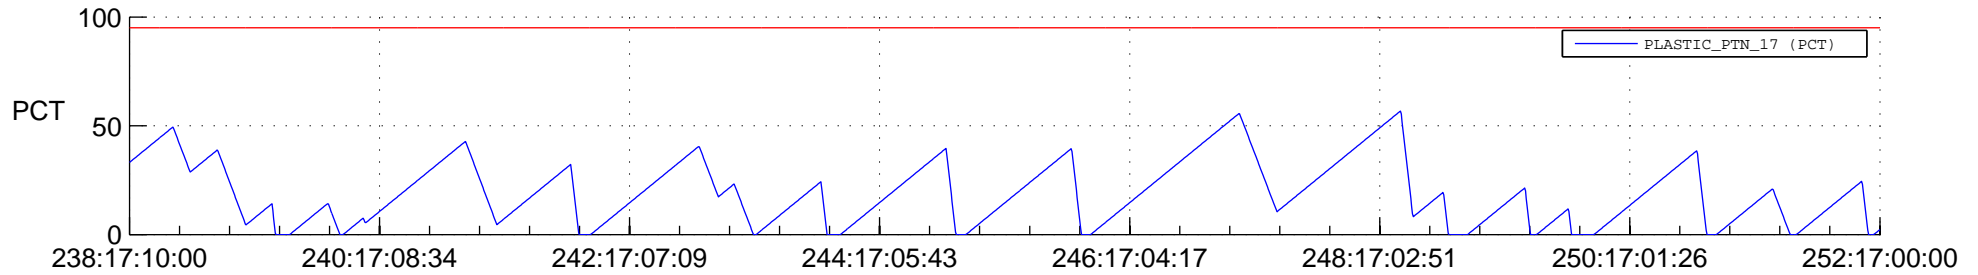

# STEREO AHEAD SSR PCT Full Prediction

## SWAVES\_Percent\_Full\_Prediction

## Spacecraft\_DownLink\_Rate

Ground Time (2013:238:17:10:00.000 -2013:252:17:00:00.000)