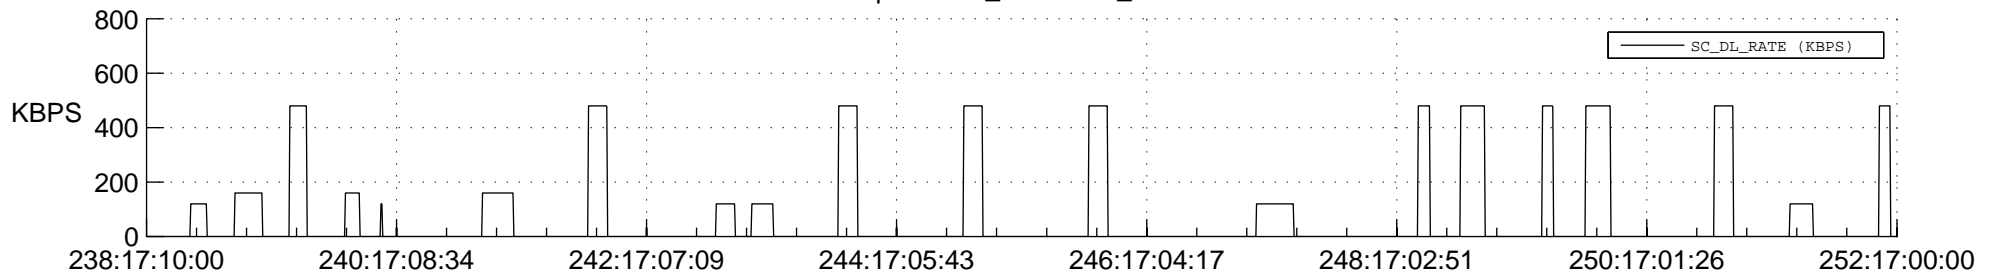

## Spacecraft\_DownLink\_Rate

Ground Time (2013:238:17:10:00.000 -2013:252:17:00:00.000)