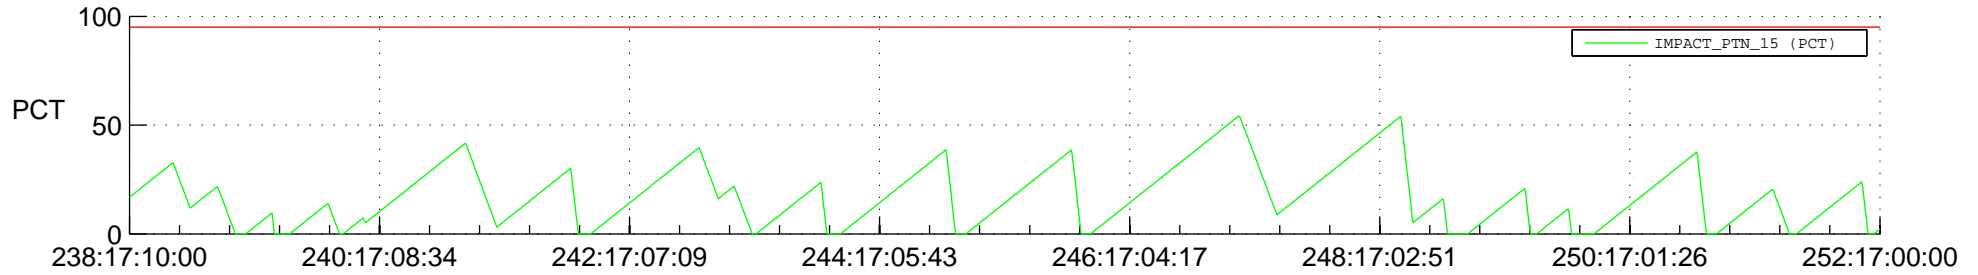

IMPACT_Percent_Full_Prediction