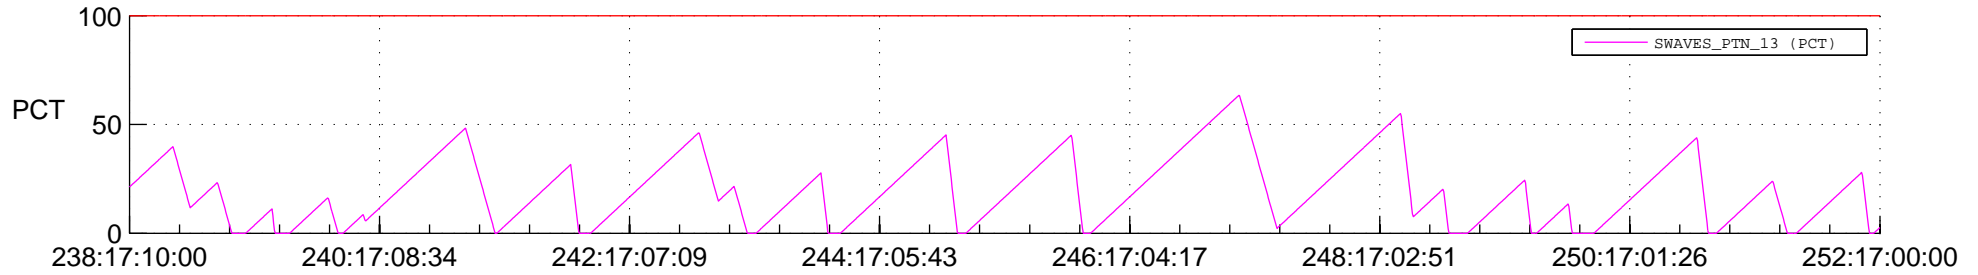

# STEREO AHEAD SSR PCT Full Prediction

## SWAVES\_Percent\_Full\_Prediction

## Spacecraft\_DownLink\_Rate

Ground Time (2013:238:17:10:00.000 -2013:252:17:00:00.000)