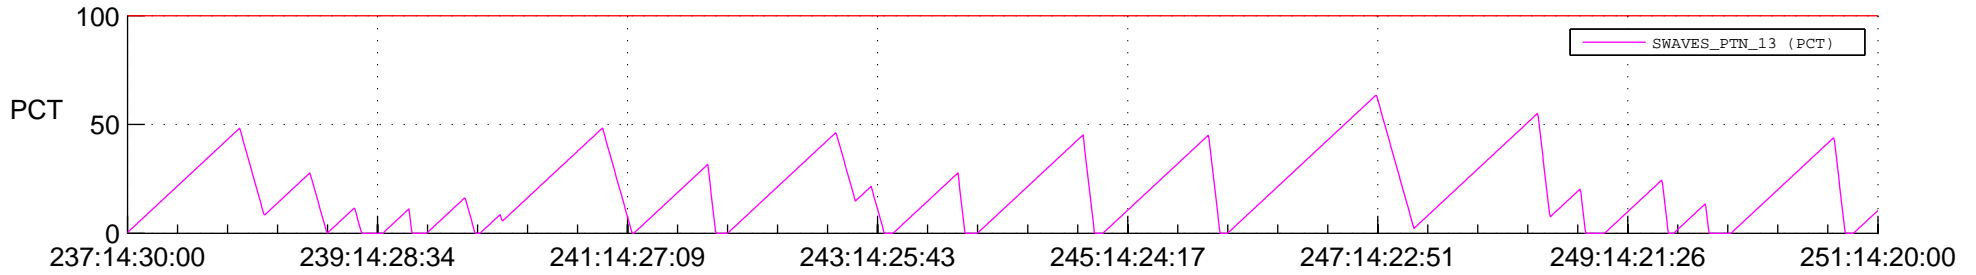

STEREO AHEAD SSR PCT Full Prediction

SWAVES_Percent_Full_Prediction

IMPACT_Percent_Full_Prediction

PLASTIC_Percent_Full_Prediction

Spacecraft_DownLink_Rate

Ground Time (2013:237:14:30:00.000 -2013:251:14:20:00.000)