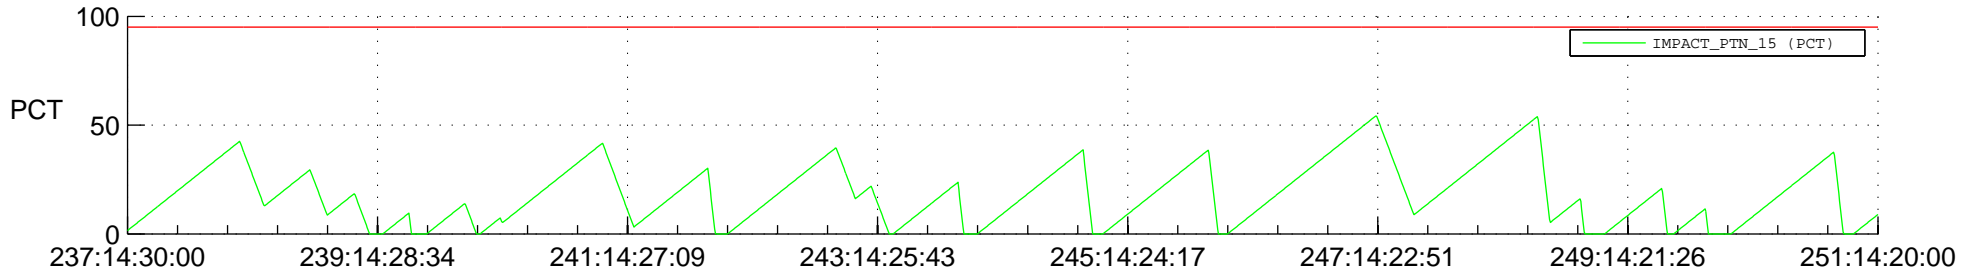

STEREO AHEAD SSR PCT Full Prediction

SWAVES_Percent_Full_Prediction

IMPACT_Percent_Full_Prediction

PLASTIC_Percent_Full_Prediction

Spacecraft_DownLink_Rate

Ground Time (2013:237:14:30:00.000 -2013:251:14:20:00.000)