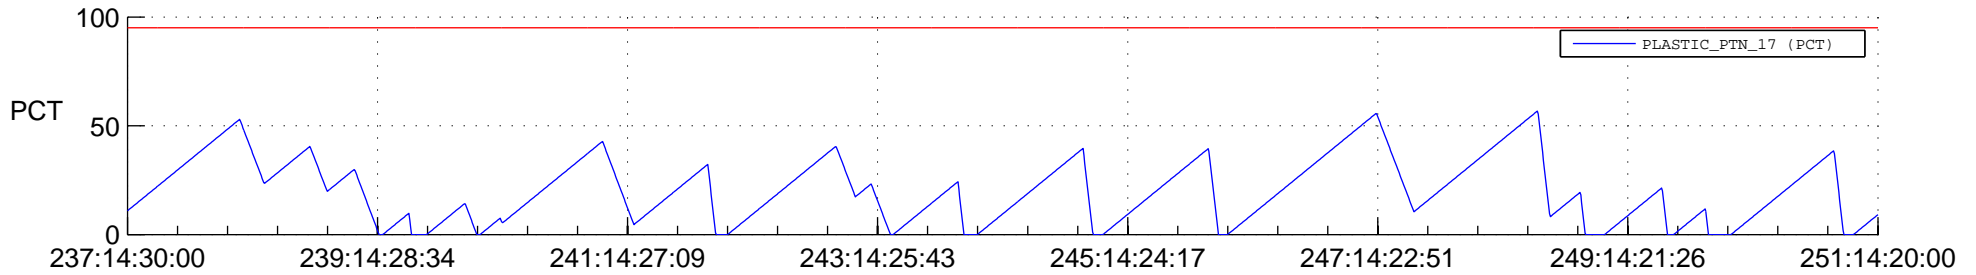

STEREO AHEAD SSR PCT Full Prediction

SWAVES_Percent_Full_Prediction

IMPACT_Percent_Full_Prediction

PLASTIC_Percent_Full_Prediction

Spacecraft_DownLink_Rate

Ground Time (2013:237:14:30:00.000 -2013:251:14:20:00.000)