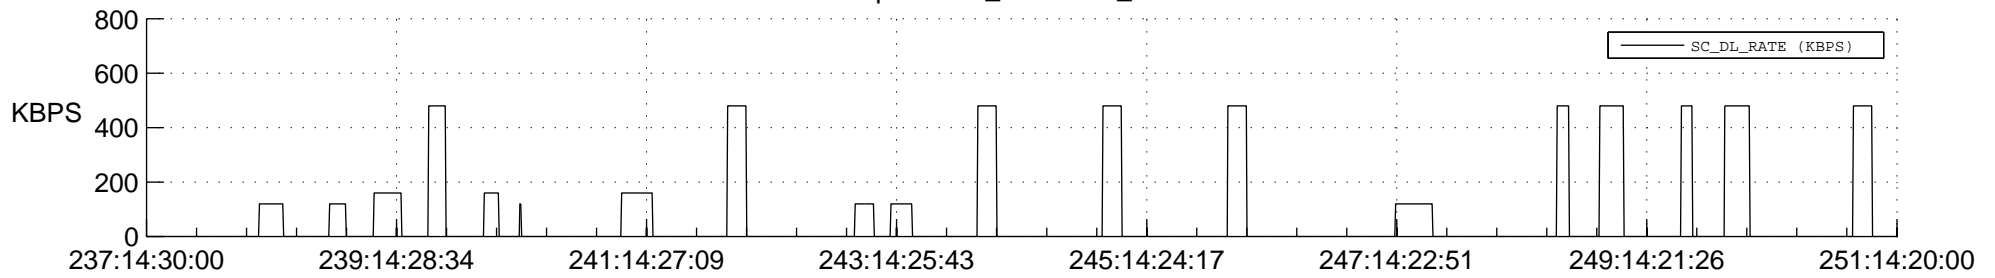

STEREO AHEAD SSR PCT Full Prediction

SWAVES_Percent_Full_Prediction

IMPACT_Percent_Full_Prediction

PLASTIC_Percent_Full_Prediction

Spacecraft_DownLink_Rate

Ground Time (2013:237:14:30:00.000 -2013:251:14:20:00.000)