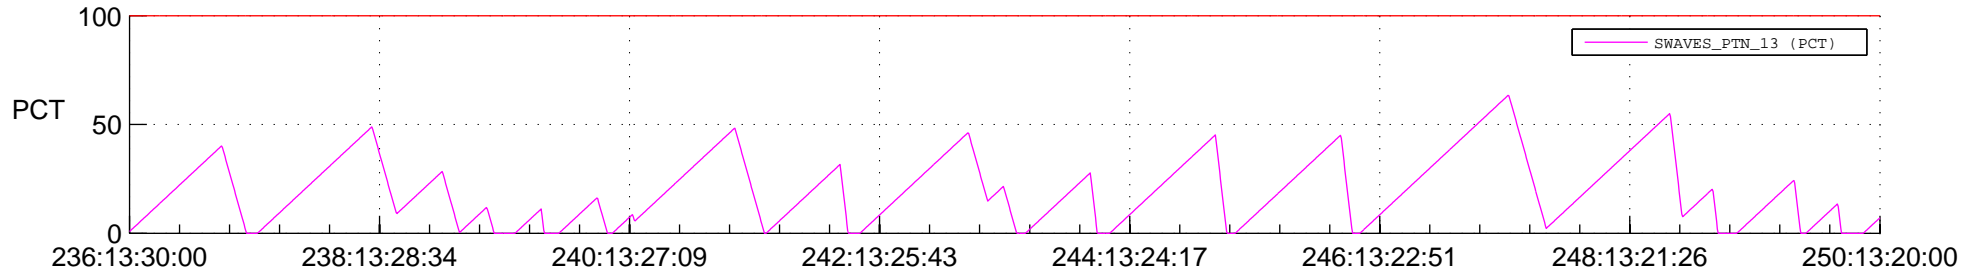

STEREO AHEAD SSR PCT Full Prediction

SWAVES_Percent_Full_Prediction

IMPACT_Percent_Full_Prediction

PLASTIC_Percent_Full_Prediction

Spacecraft_DownLink_Rate

Ground Time (2013:236:13:30:00.000 -2013:250:13:20:00.000)