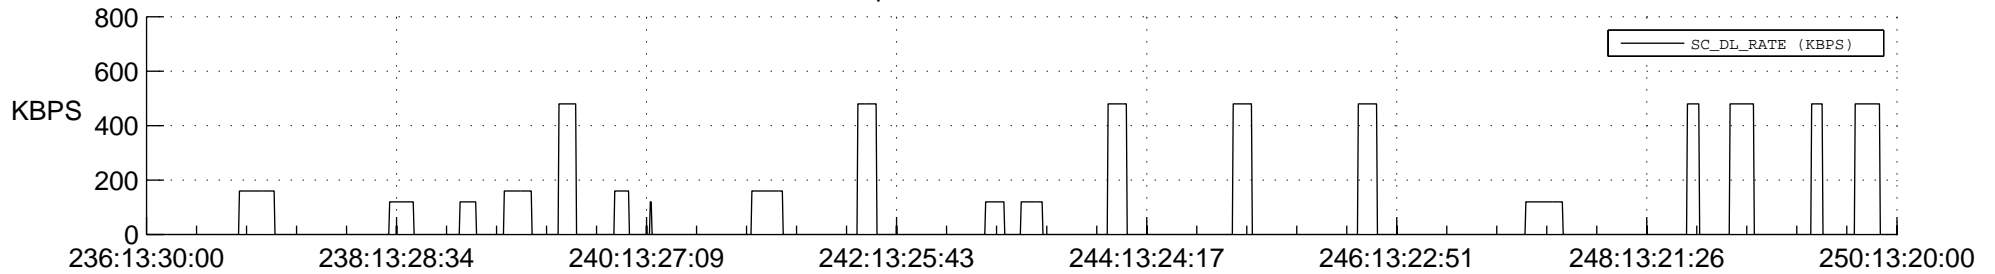

STEREO AHEAD SSR PCT Full Prediction

SWAVES_Percent_Full_Prediction

IMPACT_Percent_Full_Prediction

PLASTIC_Percent_Full_Prediction

Spacecraft_DownLink_Rate

Ground Time (2013:236:13:30:00.000 -2013:250:13:20:00.000)