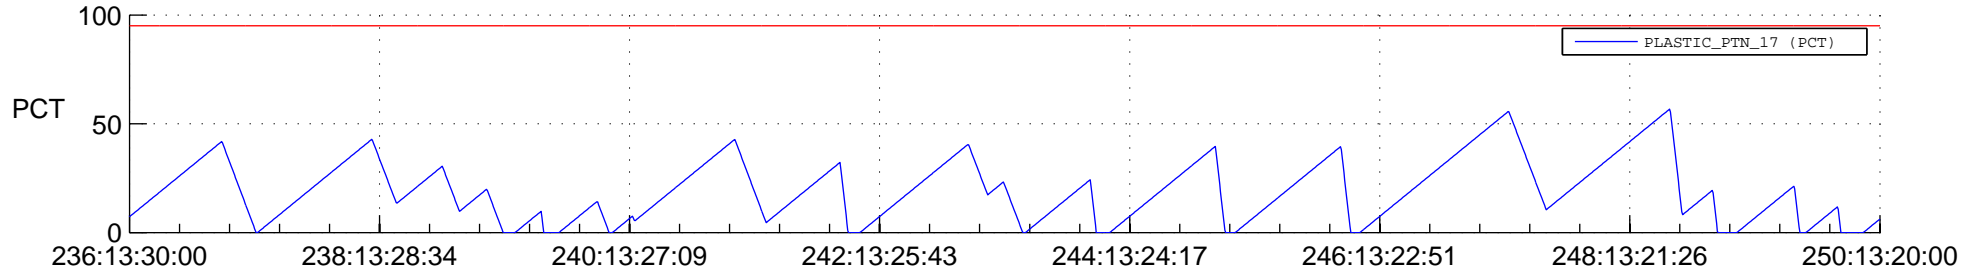

STEREO AHEAD SSR PCT Full Prediction

SWAVES_Percent_Full_Prediction

IMPACT_Percent_Full_Prediction

PLASTIC_Percent_Full_Prediction

Spacecraft_DownLink_Rate

Ground Time (2013:236:13:30:00.000 -2013:250:13:20:00.000)