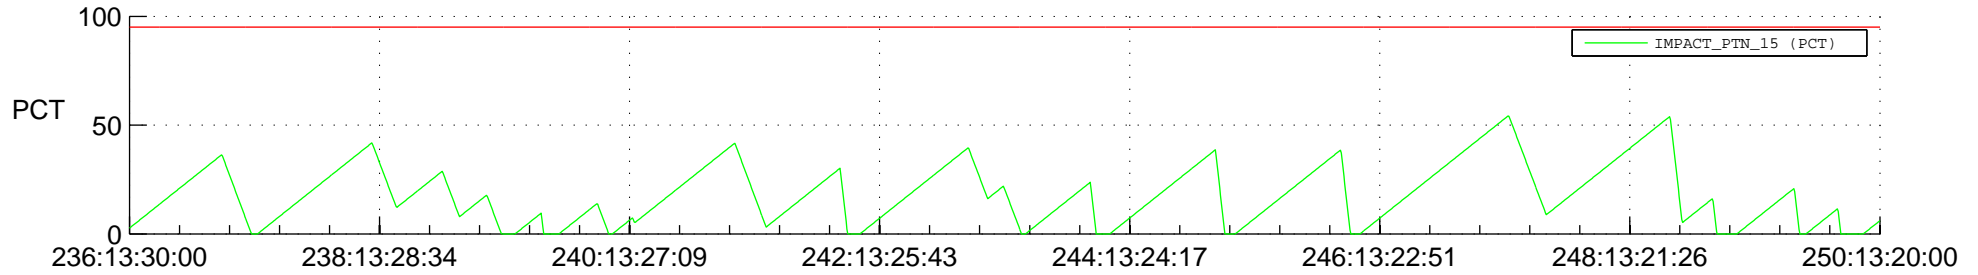

STEREO AHEAD SSR PCT Full Prediction

SWAVES_Percent_Full_Prediction

IMPACT_Percent_Full_Prediction

PLASTIC_Percent_Full_Prediction

Spacecraft_DownLink_Rate

Ground Time (2013:236:13:30:00.000 -2013:250:13:20:00.000)