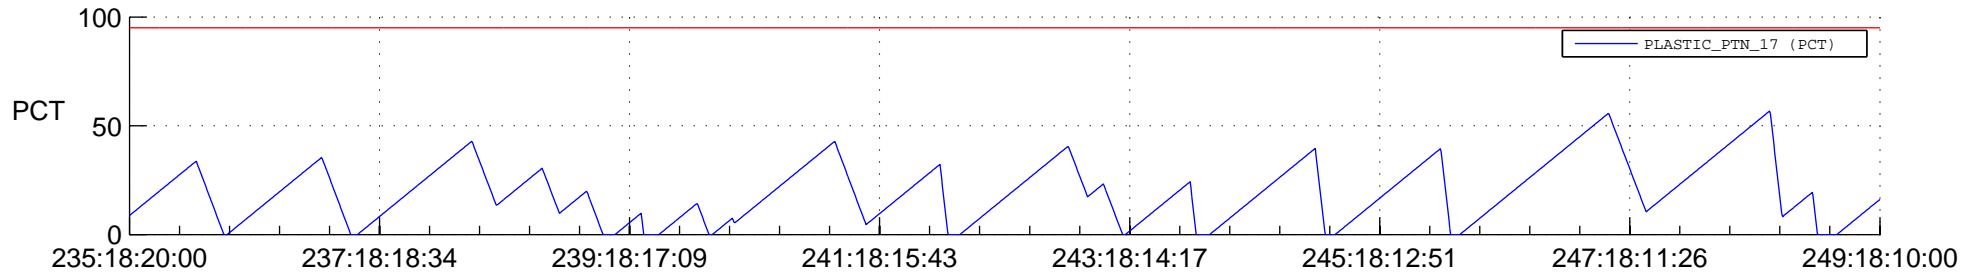

STEREO AHEAD SSR PCT Full Prediction

SWAVES_Percent_Full_Prediction

IMPACT_Percent_Full_Prediction

PLASTIC_Percent_Full_Prediction

Spacecraft_DownLink_Rate

Ground Time (2013:235:18:20:00.000 -2013:249:18:10:00.000)