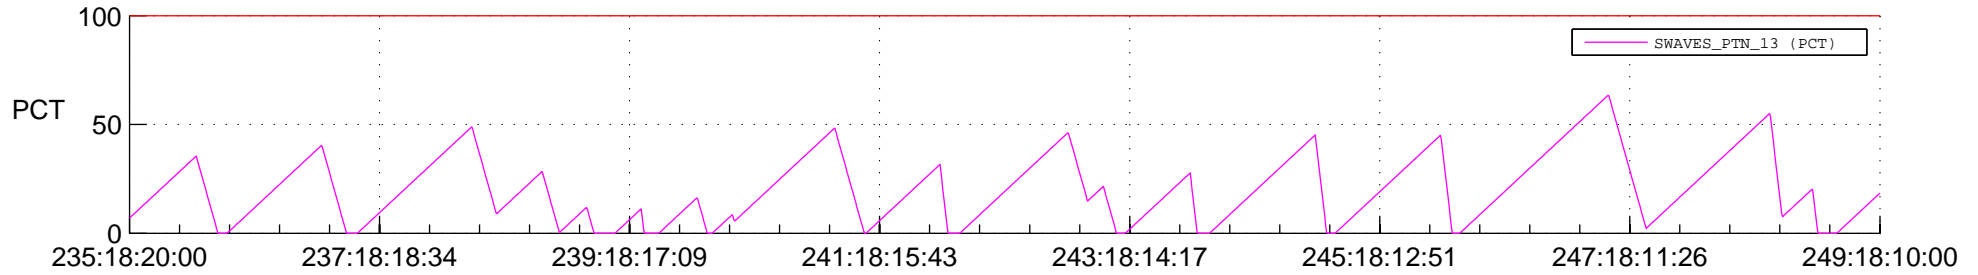

STEREO AHEAD SSR PCT Full Prediction

SWAVES_Percent_Full_Prediction

IMPACT_Percent_Full_Prediction

PLASTIC_Percent_Full_Prediction

Spacecraft_DownLink_Rate

Ground Time (2013:235:18:20:00.000 -2013:249:18:10:00.000)