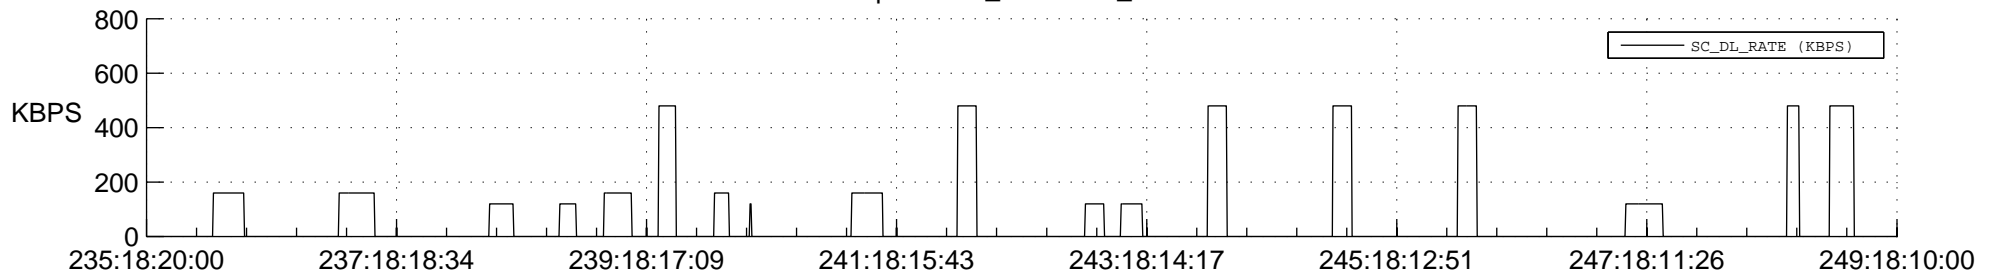

STEREO AHEAD SSR PCT Full Prediction

SWAVES_Percent_Full_Prediction

IMPACT_Percent_Full_Prediction

PLASTIC_Percent_Full_Prediction

Spacecraft_DownLink_Rate

Ground Time (2013:235:18:20:00.000 -2013:249:18:10:00.000)