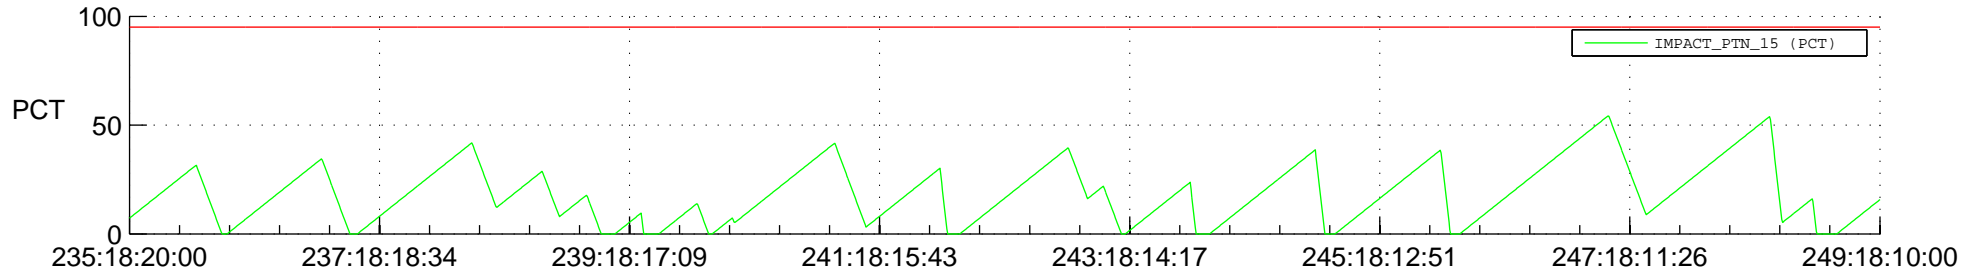

STEREO AHEAD SSR PCT Full Prediction

SWAVES_Percent_Full_Prediction

IMPACT_Percent_Full_Prediction

PLASTIC_Percent_Full_Prediction

Spacecraft_DownLink_Rate

Ground Time (2013:235:18:20:00.000 -2013:249:18:10:00.000)