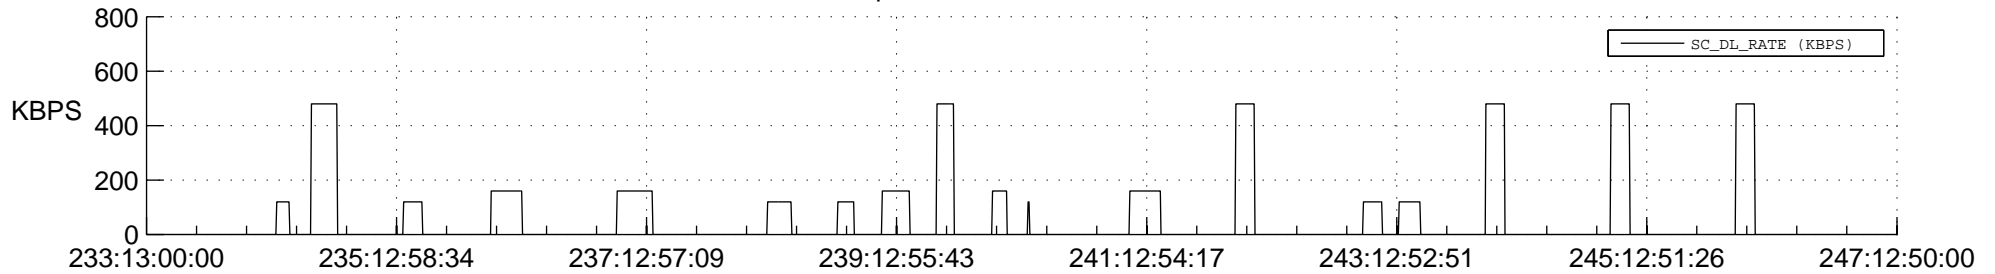

STEREO AHEAD SSR PCT Full Prediction

SWAVES_Percent_Full_Prediction

IMPACT_Percent_Full_Prediction

PLASTIC_Percent_Full_Prediction

Spacecraft_DownLink_Rate

Ground Time (2013:233:13:00:00.000 -2013:247:12:50:00.000)