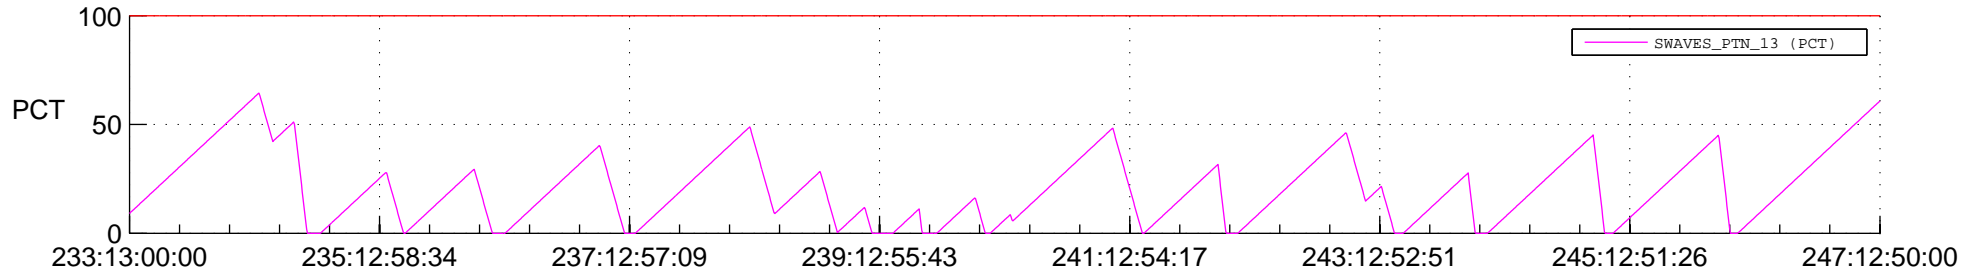

STEREO AHEAD SSR PCT Full Prediction

SWAVES_Percent_Full_Prediction

IMPACT_Percent_Full_Prediction

PLASTIC_Percent_Full_Prediction

Spacecraft_DownLink_Rate

Ground Time (2013:233:13:00:00.000 -2013:247:12:50:00.000)