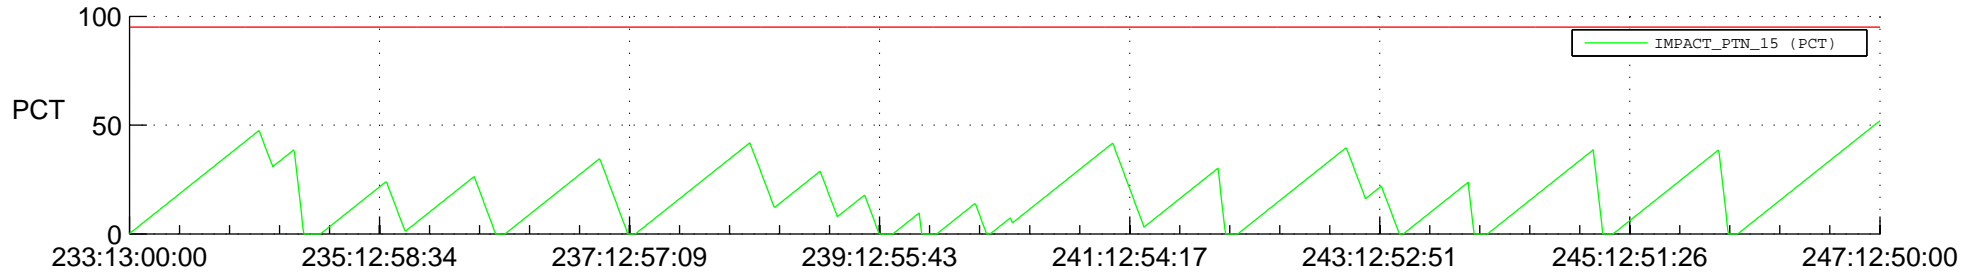

STEREO AHEAD SSR PCT Full Prediction

SWAVES_Percent_Full_Prediction

IMPACT_Percent_Full_Prediction

PLASTIC_Percent_Full_Prediction

Spacecraft_DownLink_Rate

Ground Time (2013:233:13:00:00.000 -2013:247:12:50:00.000)