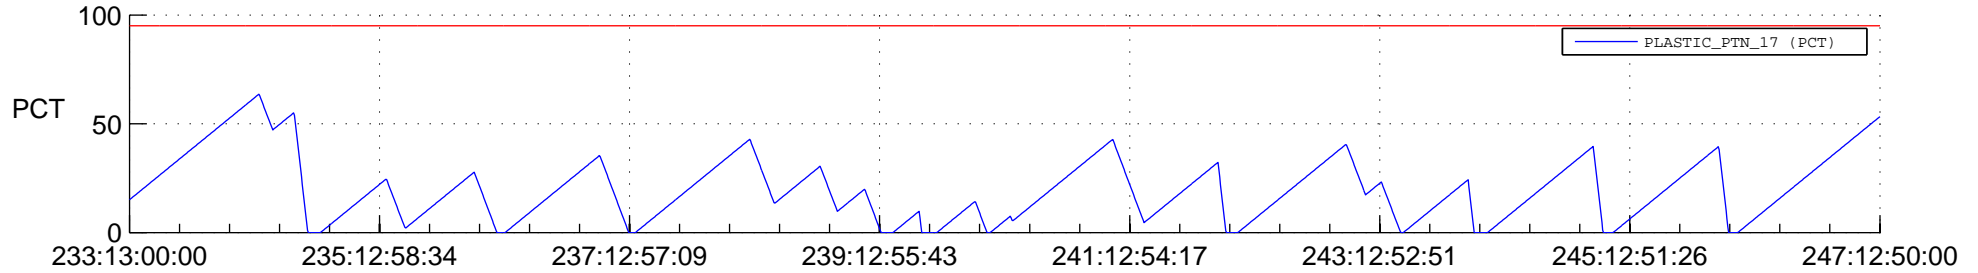

STEREO AHEAD SSR PCT Full Prediction

SWAVES_Percent_Full_Prediction

IMPACT_Percent_Full_Prediction

PLASTIC_Percent_Full_Prediction

Spacecraft_DownLink_Rate

Ground Time (2013:233:13:00:00.000 -2013:247:12:50:00.000)