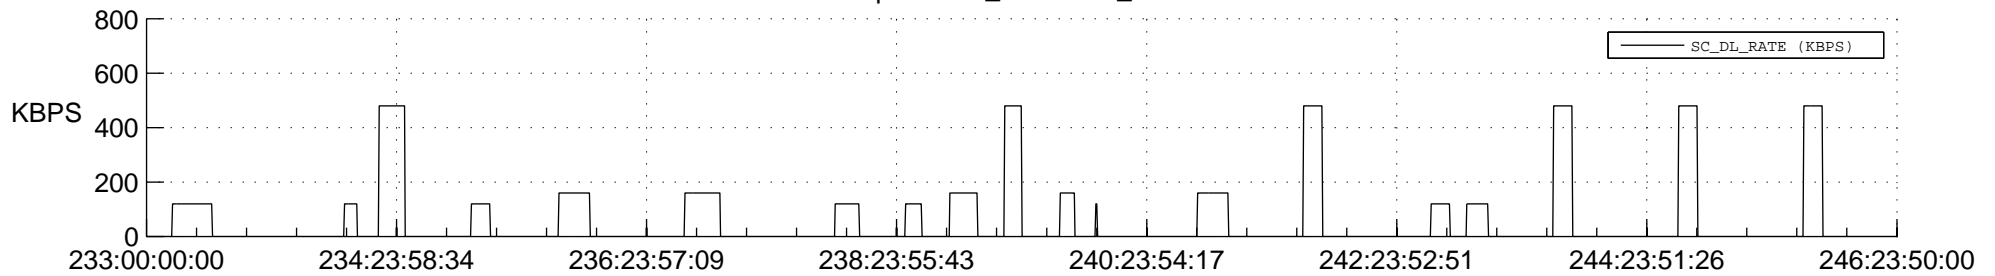

STEREO AHEAD SSR PCT Full Prediction

SWAVES_Percent_Full_Prediction

IMPACT_Percent_Full_Prediction

PLASTIC_Percent_Full_Prediction

Spacecraft_DownLink_Rate

Ground Time (2013:233:00:00:00.000 -2013:246:23:50:00.000)