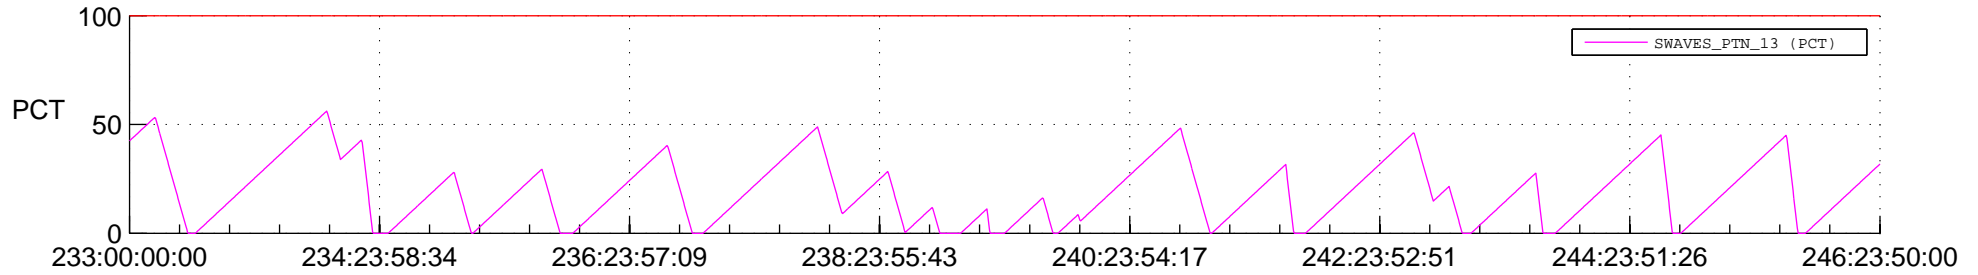

STEREO AHEAD SSR PCT Full Prediction

SWAVES_Percent_Full_Prediction

IMPACT_Percent_Full_Prediction

PLASTIC_Percent_Full_Prediction

Spacecraft_DownLink_Rate

Ground Time (2013:233:00:00:00.000 -2013:246:23:50:00.000)