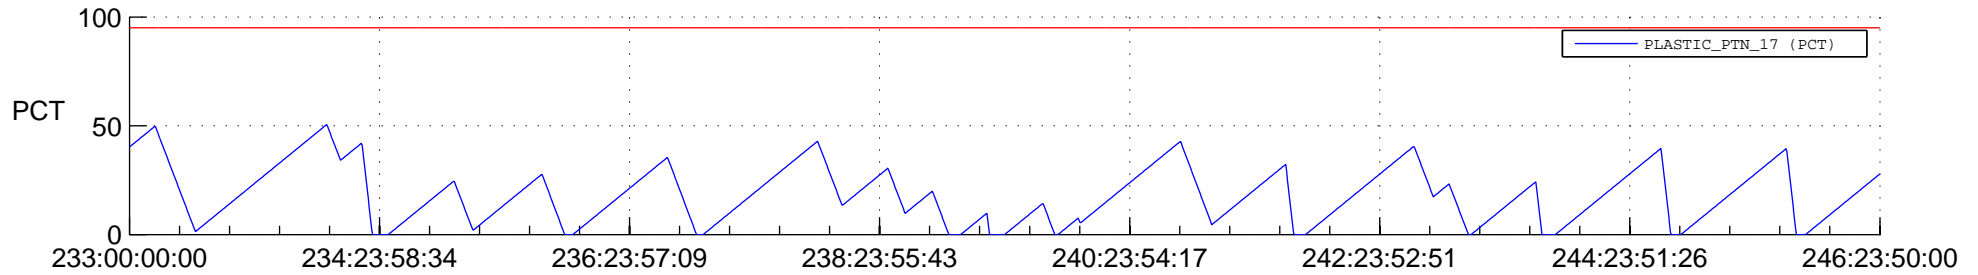

STEREO AHEAD SSR PCT Full Prediction

SWAVES_Percent_Full_Prediction

IMPACT_Percent_Full_Prediction

PLASTIC_Percent_Full_Prediction

Spacecraft_DownLink_Rate

Ground Time (2013:233:00:00:00.000 -2013:246:23:50:00.000)