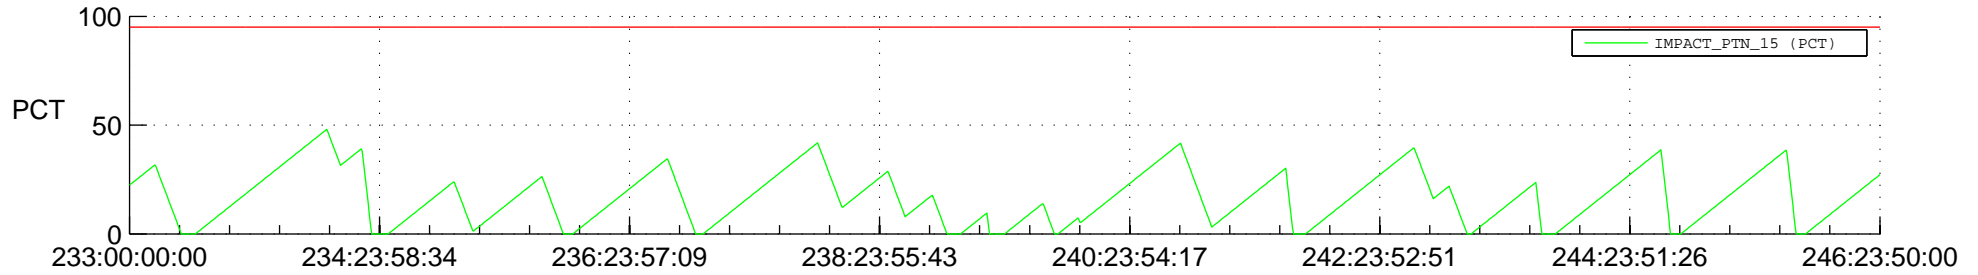

STEREO AHEAD SSR PCT Full Prediction

SWAVES_Percent_Full_Prediction

IMPACT_Percent_Full_Prediction

PLASTIC_Percent_Full_Prediction

Spacecraft_DownLink_Rate

Ground Time (2013:233:00:00:00.000 -2013:246:23:50:00.000)