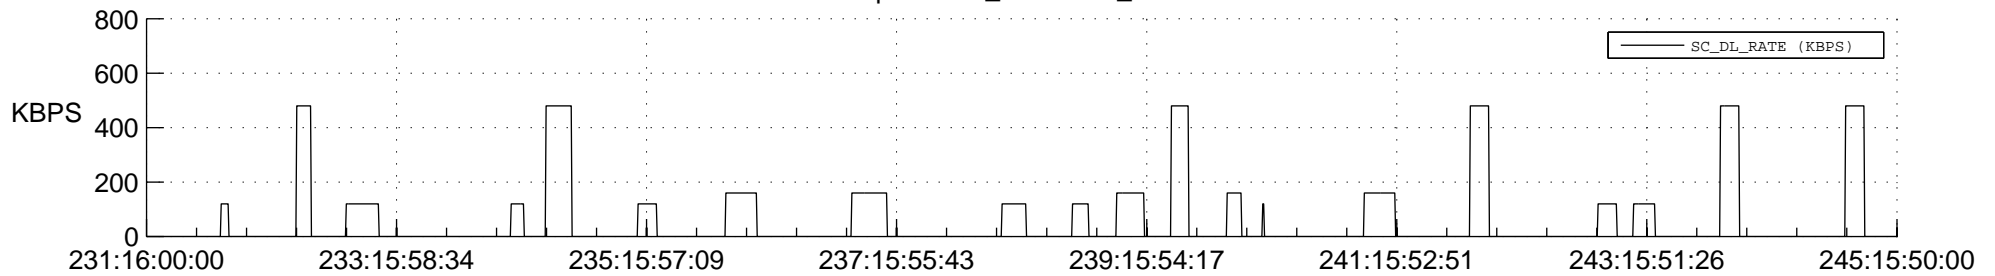

STEREO AHEAD SSR PCT Full Prediction

SWAVES_Percent_Full_Prediction

IMPACT_Percent_Full_Prediction

PLASTIC_Percent_Full_Prediction

Spacecraft_DownLink_Rate

Ground Time (2013:231:16:00:00.000 -2013:245:15:50:00.000)