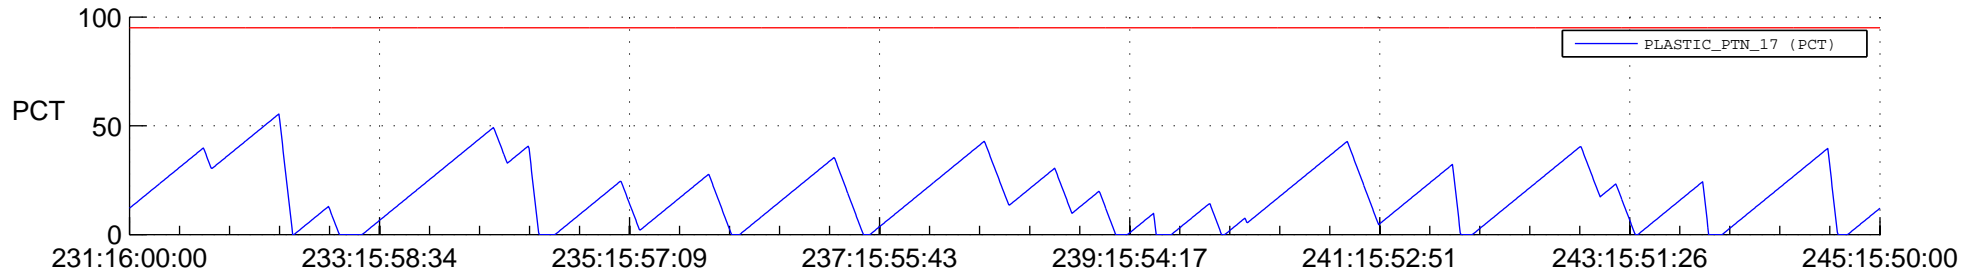

STEREO AHEAD SSR PCT Full Prediction

SWAVES_Percent_Full_Prediction

IMPACT_Percent_Full_Prediction

PLASTIC_Percent_Full_Prediction

Spacecraft_DownLink_Rate

Ground Time (2013:231:16:00:00.000 -2013:245:15:50:00.000)