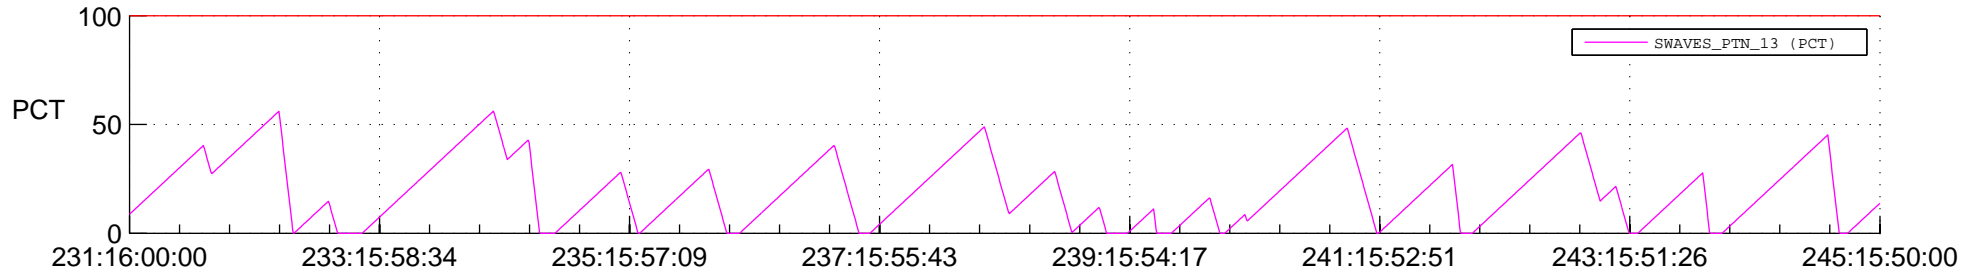

STEREO AHEAD SSR PCT Full Prediction

SWAVES_Percent_Full_Prediction

IMPACT_Percent_Full_Prediction

PLASTIC_Percent_Full_Prediction

Spacecraft_DownLink_Rate

Ground Time (2013:231:16:00:00.000 -2013:245:15:50:00.000)