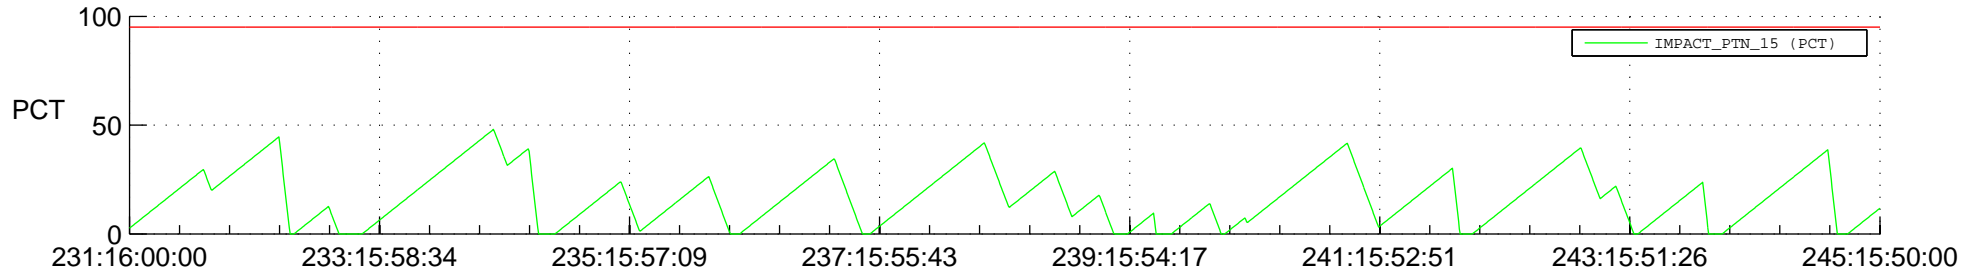

STEREO AHEAD SSR PCT Full Prediction

SWAVES_Percent_Full_Prediction

IMPACT_Percent_Full_Prediction

PLASTIC_Percent_Full_Prediction

Spacecraft_DownLink_Rate

Ground Time (2013:231:16:00:00.000 -2013:245:15:50:00.000)